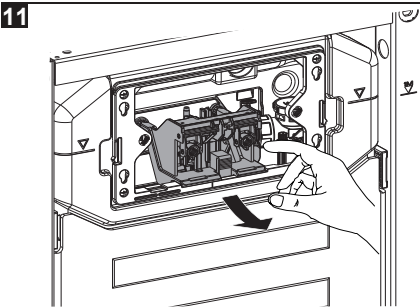

BAGNODESIGN

EXPERTLY CRAFTED BATHROOMS

Installation Guide

BDS-K133-A02-ESG4

CONCEALED CISTERN WITH FLUSH PLATE FOR WALL HUNG WC

A member of SANIPEXGROUP

[mm]

14