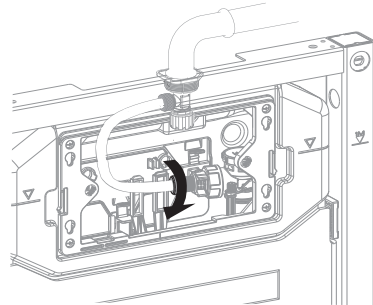

BAGNODESIGN

EXPERTLY CRAFTED BATHROOMS

Installation Guide

BDS-K133-A02-ESG4

CONCEALED CISTERN WITH FLUSH PLATE FOR WALL HUNG WC

A member of SANIPEXGROUP

[mm]

14

15

16

17

18

19

20

21

22