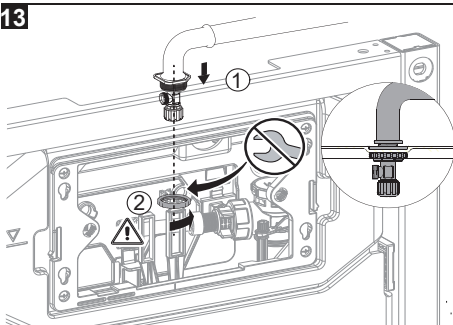

BAGNODESIGN

EXPERTLY CRAFTED BATHROOMS

Installation Guide

BDS-K133-A02-ESG4

CONCEALED CISTERN WITH FLUSH PLATE FOR WALL HUNG WC

A member of SANIPEXGROUP

[mm]

14