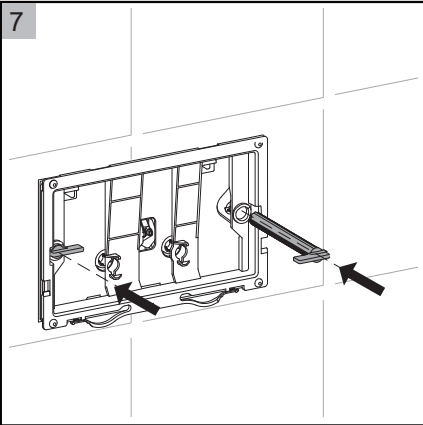

BAGNODESIGN

EXPERTLY CRAFTED BATHROOMS

Installation Guide

BDS-K133-A02-ESG4

CONCEALED CISTERN WITH FLUSH PLATE FOR WALL HUNG WC

A member of SANIPEXGROUP

[mm]

14

23

24

25

Push Plate Installation

BAGNODESIGN

Installation

BAGNODESIGN

BAGNODESIGN