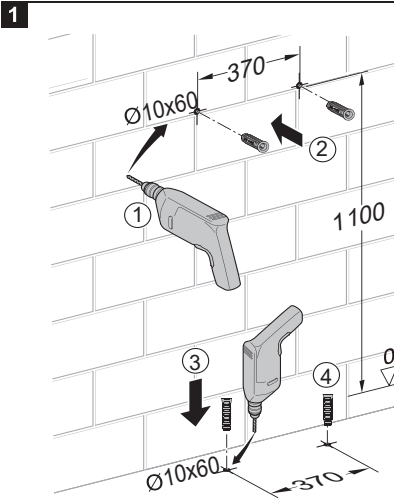

BAGNODESIGN

EXPERTLY CRAFTED BATHROOMS

Installation Guide

BDS-K133-A02-ESG4

CONCEALED CISTERN WITH FLUSH PLATE FOR WALL HUNG WC

A member of SANIPEXGROUP

[mm]

14