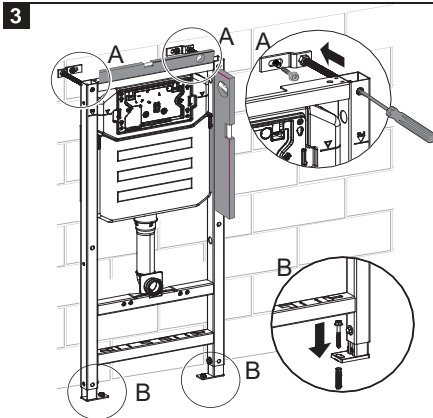

BAGNODESIGN

EXPERTLY CRAFTED BATHROOMS

Installation Guide

BDS-K133-A02-ESG4

CONCEALED CISTERN WITH FLUSH PLATE FOR WALL HUNG WC

A member of SANIPEXGROUP

[mm]

14