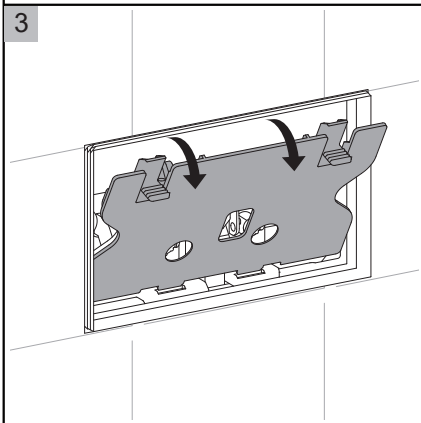

BAGNODESIGN

EXPERTLY CRAFTED BATHROOMS

Installation Guide

BDS-K133-A02-ESG4

CONCEALED CISTERN WITH FLUSH PLATE FOR WALL HUNG WC

A member of SANIPEXGROUP

[mm]

14

23

24

25

Push Plate Installation

BAGNODESIGN

Installation

BAGNODESIGN

BAGNODESIGN