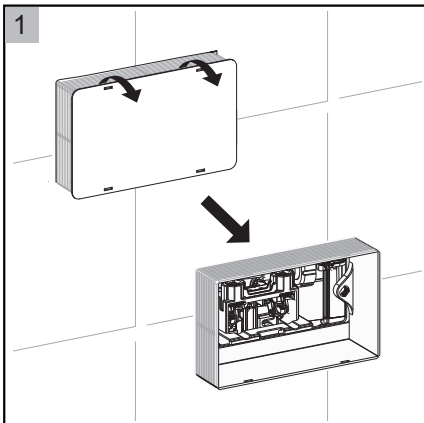

BAGNODESIGN

EXPERTLY CRAFTED BATHROOMS

Installation Guide

BDS-K133-A02-ESG4

CONCEALED CISTERN WITH FLUSH PLATE FOR WALL HUNG WC

A member of SANIPEXGROUP

[mm]

14

23

24

25

Push Plate Installation

BAGNODESIGN

Installation

BAGNODESIGN

BAGNODESIGN