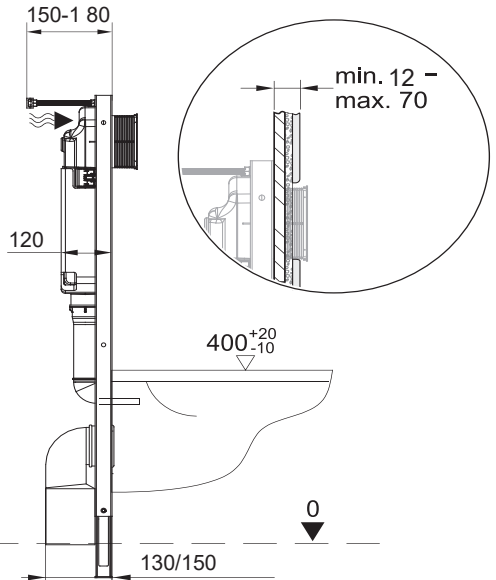

BAGNODESIGN

EXPERTLY CRAFTED BATHROOMS

Installation Guide

BDS-K133-A02-ESG4

CONCEALED CISTERN WITH FLUSH PLATE FOR WALL HUNG WC

A member of SANIPEXGROUP

[mm]

14

15

16

17

18

19

20

21

22