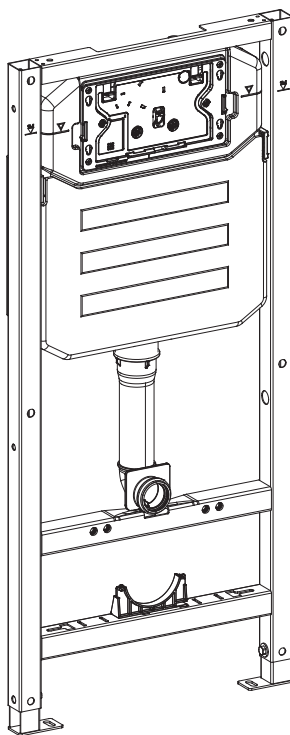

BAGNODESIGN

EXPERTLY CRAFTED BATHROOMS

Installation Guide

BDS-K133-A02-ESG4

CONCEALED CISTERN WITH FLUSH PLATE FOR WALL HUNG WC

A member of SANIPEXGROUP

[mm]

14