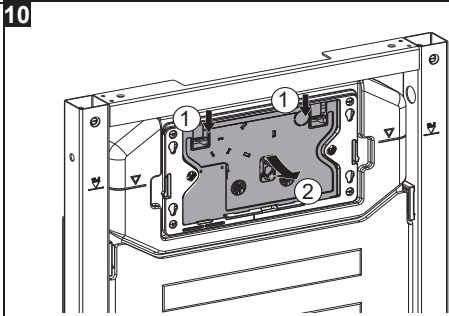

BAGNODESIGN

EXPERTLY CRAFTED BATHROOMS

Installation Guide

BDS-K133-A02-ESG4

CONCEALED CISTERN WITH FLUSH PLATE FOR WALL HUNG WC

A member of SANIPEXGROUP

[mm]

14