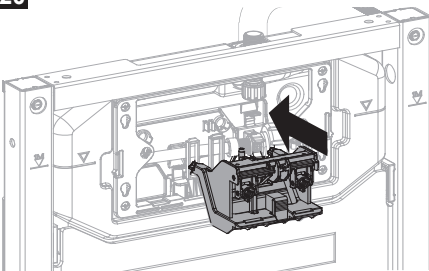

BAGNODESIGN

EXPERTLY CRAFTED BATHROOMS

Installation Guide

BDS-K133-A02-ESG4

CONCEALED CISTERN WITH FLUSH PLATE FOR WALL HUNG WC

A member of SANIPEXGROUP

[mm]

14

15

16

17

18

19

20

21

22

23

24

25

Push Plate Installation

BAGNODESIGN

Installation

BAGNODESIGN

BAGNODESIGN