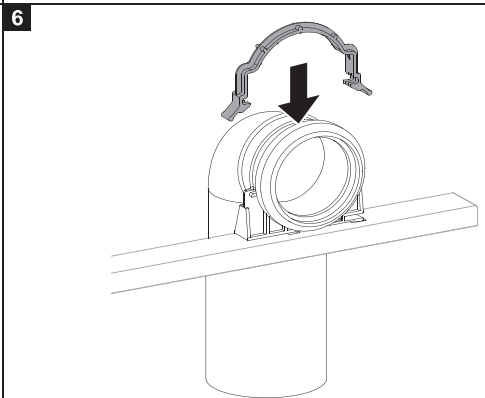

BAGNODESIGN

EXPERTLY CRAFTED BATHROOMS

Installation Guide

BDS-K133-A02-ESG4

CONCEALED CISTERN WITH FLUSH PLATE FOR WALL HUNG WC

A member of SANIPEXGROUP

[mm]

14