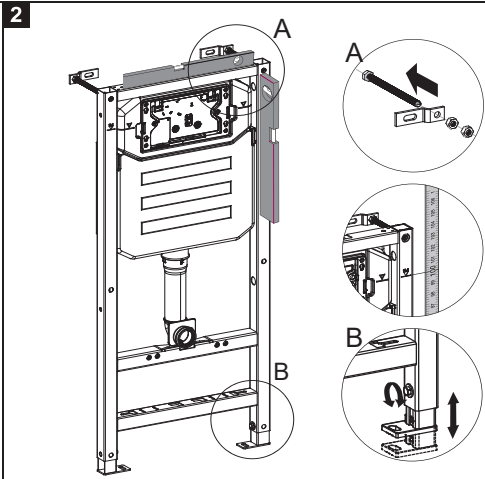

BAGNODESIGN

EXPERTLY CRAFTED BATHROOMS

Installation Guide

BDS-K133-A02-ESG4

CONCEALED CISTERN WITH FLUSH PLATE FOR WALL HUNG WC

A member of SANIPEXGROUP

[mm]

14