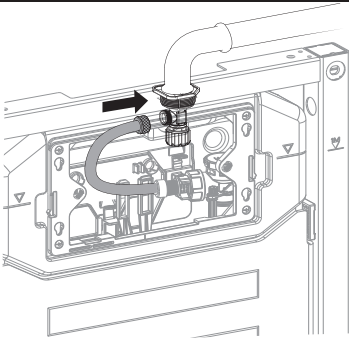

BAGNODESIGN

EXPERTLY CRAFTED BATHROOMS

Installation Guide

BDS-K133-A02-ESG4

CONCEALED CISTERN WITH FLUSH PLATE FOR WALL HUNG WC

A member of SANIPEXGROUP

[mm]

14