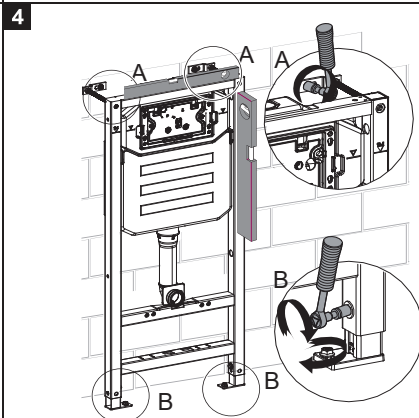

BAGNODESIGN

EXPERTLY CRAFTED BATHROOMS

Installation Guide

BDS-K133-A02-ESG4

CONCEALED CISTERN WITH FLUSH PLATE FOR WALL HUNG WC

A member of SANIPEXGROUP

[mm]

14