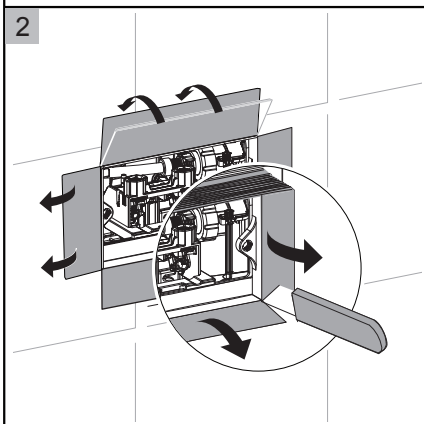

BAGNODESIGN

EXPERTLY CRAFTED BATHROOMS

Installation Guide

BDS-K133-A02-ESG4

CONCEALED CISTERN WITH FLUSH PLATE FOR WALL HUNG WC

A member of SANIPEXGROUP

[mm]

14

23

24

25

Push Plate Installation

BAGNODESIGN

Installation

BAGNODESIGN

BAGNODESIGN