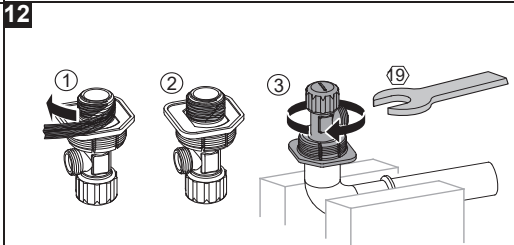

BAGNODESIGN

EXPERTLY CRAFTED BATHROOMS

Installation Guide

BDS-K133-A02-ESG4

CONCEALED CISTERN WITH FLUSH PLATE FOR WALL HUNG WC

A member of SANIPEXGROUP

[mm]

14