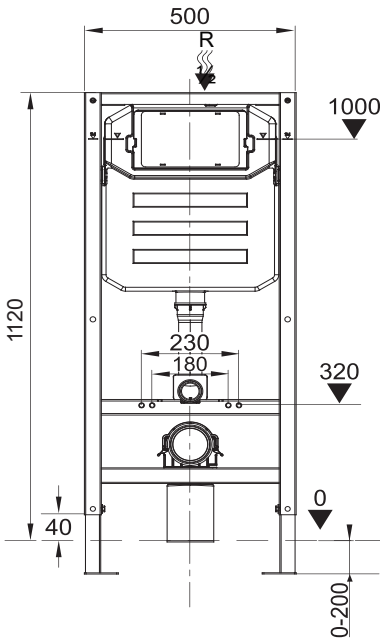

BAGNODESIGN

EXPERTLY CRAFTED BATHROOMS

Installation Guide

BDS-K133-A02-ESG4

CONCEALED CISTERN WITH FLUSH PLATE FOR WALL HUNG WC

A member of SANIPEXGROUP

[mm]

14

15

16

17

18

19

20

21

22