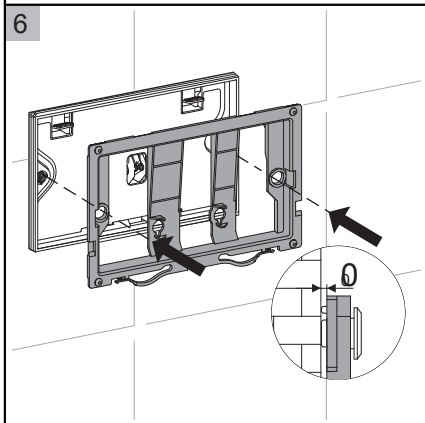

BAGNODESIGN

EXPERTLY CRAFTED BATHROOMS

Installation Guide

BDS-K133-A02-ESG4

CONCEALED CISTERN WITH FLUSH PLATE FOR WALL HUNG WC

A member of SANIPEXGROUP

[mm]

14

23

24

25

Push Plate Installation

BAGNODESIGN

Installation

BAGNODESIGN

BAGNODESIGN