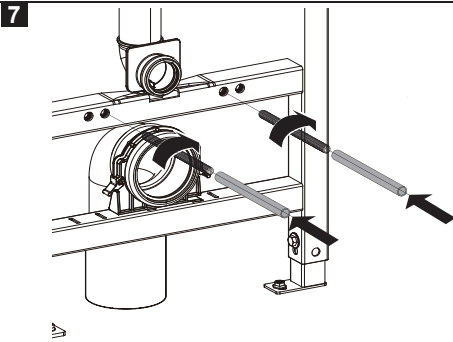

BAGNODESIGN

EXPERTLY CRAFTED BATHROOMS

Installation Guide

BDS-K133-A02-ESG4

CONCEALED CISTERN WITH FLUSH PLATE FOR WALL HUNG WC

A member of SANIPEXGROUP

[mm]

14