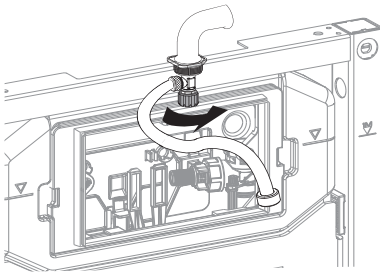

BAGNODESIGN

EXPERTLY CRAFTED BATHROOMS

Installation Guide

BDS-K133-A02-ESG4

CONCEALED CISTERN WITH FLUSH PLATE FOR WALL HUNG WC

A member of SANIPEXGROUP

[mm]

14

15

16

17

18

19

20

21

22

23

24

25

Push Plate Installation

BAGNODESIGN

Installation

BAGNODESIGN

BAGNODESIGN