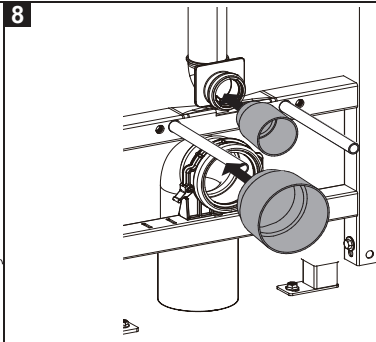

BAGNODESIGN

EXPERTLY CRAFTED BATHROOMS

Installation Guide

BDS-K133-A02-ESG4

CONCEALED CISTERN WITH FLUSH PLATE FOR WALL HUNG WC

A member of SANIPEXGROUP

[mm]

14