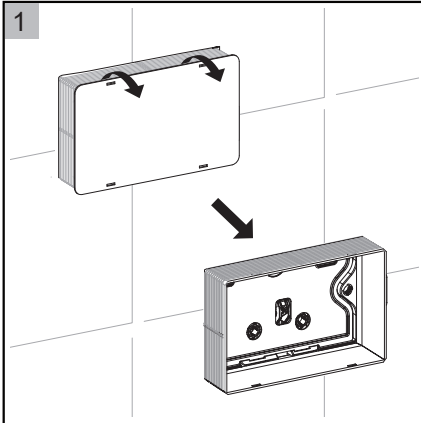

BAGNODESIGN

EXPERTLY CRAFTED BATHROOMS

Installation Guide

BDS-K133-A02-ESG4

CONCEALED CISTERN WITH FLUSH PLATE FOR WALL HUNG WC

A member of SANIPEXGROUP

[mm]

14

23

24

25

Push Plate Installation

BAGNODESIGN

Installation

BAGNODESIGN

BAGNODESIGN