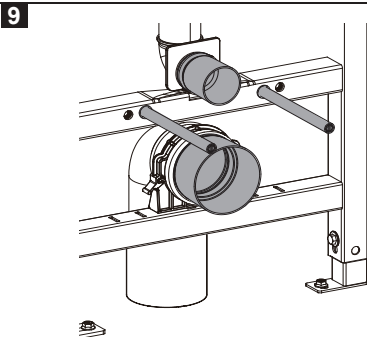

BAGNODESIGN

EXPERTLY CRAFTED BATHROOMS

Installation Guide

BDS-K133-A02-ESG4

CONCEALED CISTERN WITH FLUSH PLATE FOR WALL HUNG WC

A member of SANIPEXGROUP

[mm]

14