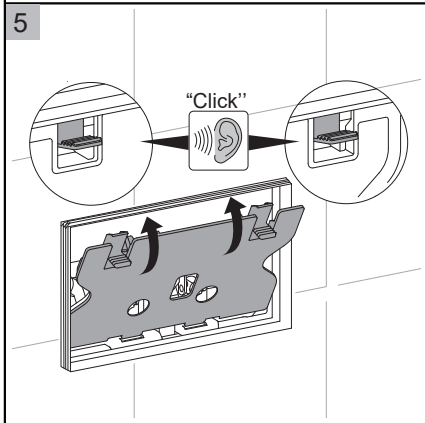

BAGNODESIGN

EXPERTLY CRAFTED BATHROOMS

Installation Guide

BDS-K133-A02-ESG4

CONCEALED CISTERN WITH FLUSH PLATE FOR WALL HUNG WC

A member of SANIPEXGROUP

[mm]

14

23

24

25

Push Plate Installation

BAGNODESIGN

Installation

BAGNODESIGN

BAGNODESIGN