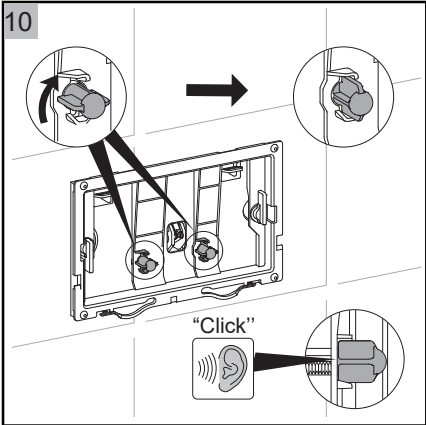

BAGNODESIGN

EXPERTLY CRAFTED BATHROOMS

Installation Guide

BDS-K133-A02-ESG4

CONCEALED CISTERN WITH FLUSH PLATE FOR WALL HUNG WC

A member of SANIPEXGROUP

[mm]

14

23

24

25

Push Plate Installation

BAGNODESIGN

Installation

BAGNODESIGN

BAGNODESIGN