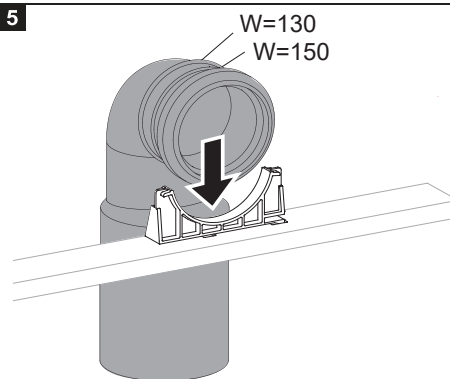

BAGNODESIGN

EXPERTLY CRAFTED BATHROOMS

Installation Guide

BDS-K133-A02-ESG4

CONCEALED CISTERN WITH FLUSH PLATE FOR WALL HUNG WC

A member of SANIPEXGROUP

[mm]

14