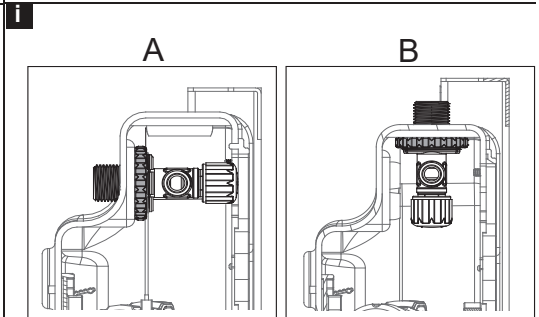

BAGNODESIGN

EXPERTLY CRAFTED BATHROOMS

Installation Guide

BDS-K133-A02-ESG4

CONCEALED CISTERN WITH FLUSH PLATE FOR WALL HUNG WC

A member of SANIPEXGROUP

[mm]

14