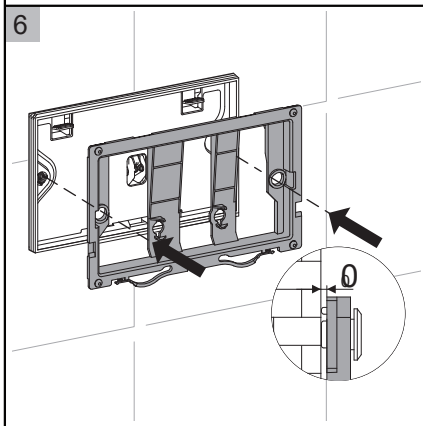

BAGNODESIGN