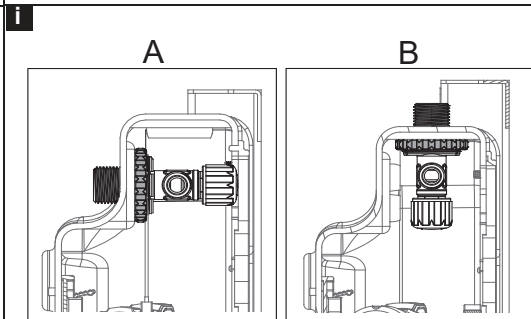

## Installation Guide

**BDS-K133-A02-ESG5**

CONCEALED CISTERN WITH FLUSH PLATE FOR WALL HUNG WC

A member of SANIPEXGROUP

[mm]

14

15

16