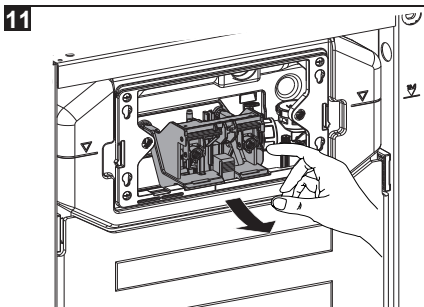

## Installation Guide

**BDS-K133-A02-ESG5**

CONCEALED CISTERN WITH FLUSH PLATE FOR WALL HUNG WC

A member of SANIPEXGROUP

[mm]

14

15

16