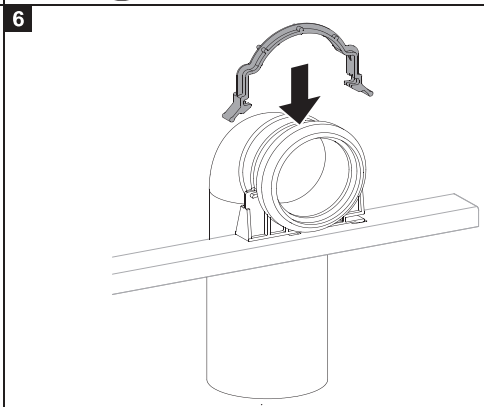

## Installation Guide

**BDS-K133-A02-ESG5**

CONCEALED CISTERN WITH FLUSH PLATE FOR WALL HUNG WC

A member of SANIPEXGROUP

[mm]

14

15

16