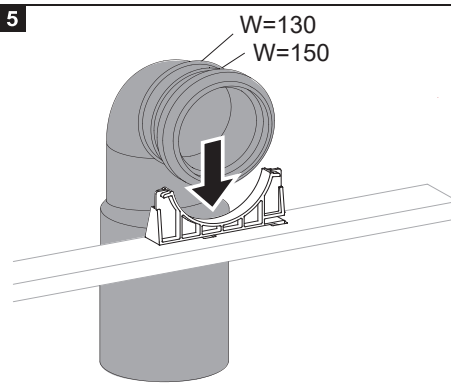

## Installation Guide

**BDS-K133-A02-ESG5**

CONCEALED CISTERN WITH FLUSH PLATE FOR WALL HUNG WC

A member of SANIPEXGROUP

[mm]

14

15

16