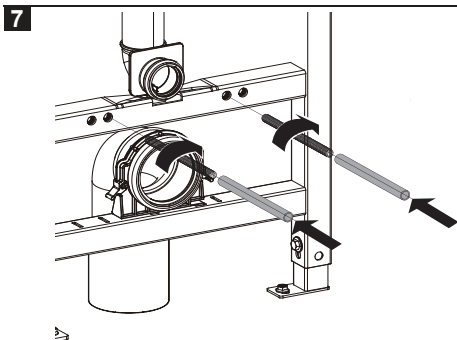

## Installation Guide

**BDS-K133-A02-ESG5**

CONCEALED CISTERN WITH FLUSH PLATE FOR WALL HUNG WC

A member of SANIPEXGROUP

[mm]

14

15

16