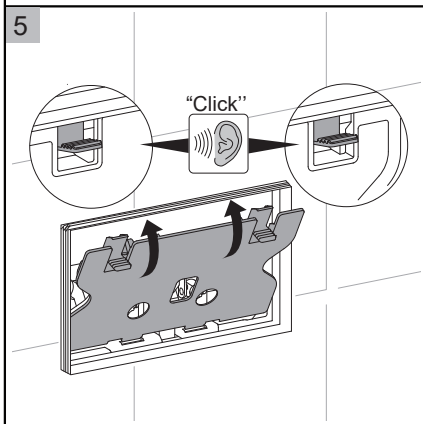

BAGNODESIGN