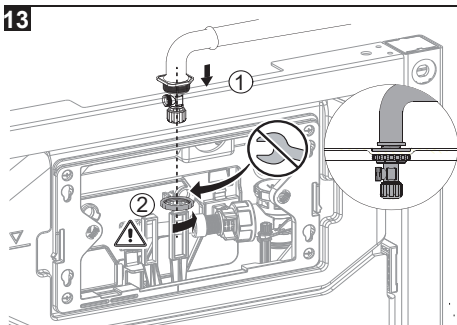

## Installation Guide

**BDS-K133-A02-ESG5**

CONCEALED CISTERN WITH FLUSH PLATE FOR WALL HUNG WC

A member of SANIPEXGROUP

[mm]

14

15

16