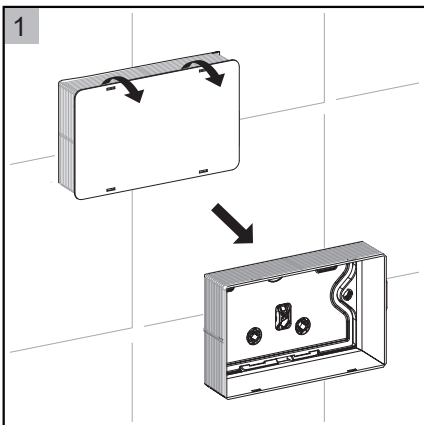

BAGNODESIGN