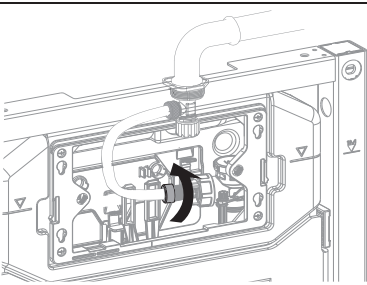

## Installation Guide

**BDS-K133-A02-ESG5**

CONCEALED CISTERN WITH FLUSH PLATE FOR WALL HUNG WC

A member of SANIPEXGROUP

[mm]

14

15

16