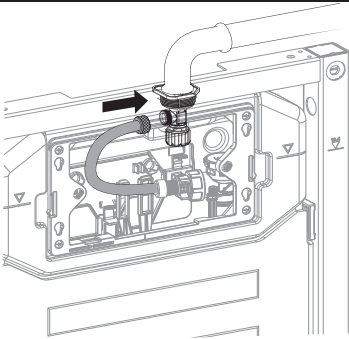

## Installation Guide

**BDS-K133-A02-ESG5**

CONCEALED CISTERN WITH FLUSH PLATE FOR WALL HUNG WC

A member of SANIPEXGROUP

[mm]

14

15

16