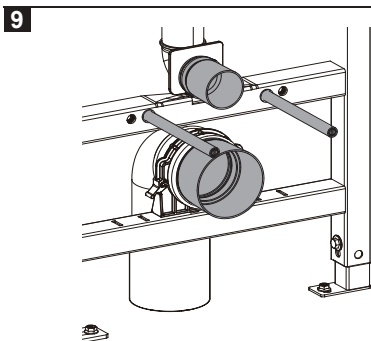

## Installation Guide

**BDS-K133-A02-ESG5**

CONCEALED CISTERN WITH FLUSH PLATE FOR WALL HUNG WC

A member of SANIPEXGROUP

[mm]

14

15

16