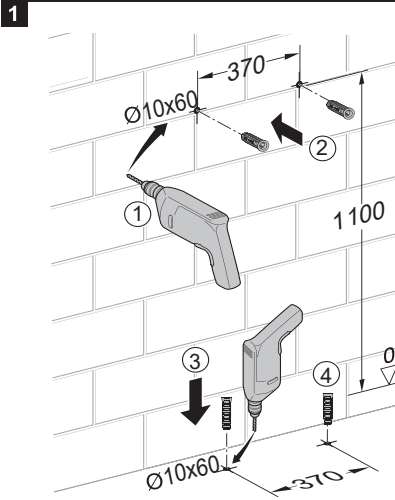

## Installation Guide

**BDS-K133-A02-ESG5**

CONCEALED CISTERN WITH FLUSH PLATE FOR WALL HUNG WC

A member of SANIPEXGROUP

[mm]

14

15

16