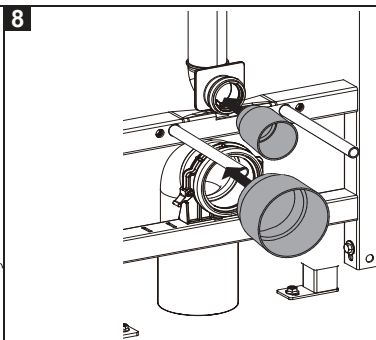

## Installation Guide

**BDS-K133-A02-ESG5**

CONCEALED CISTERN WITH FLUSH PLATE FOR WALL HUNG WC

A member of SANIPEXGROUP

[mm]

14

15

16