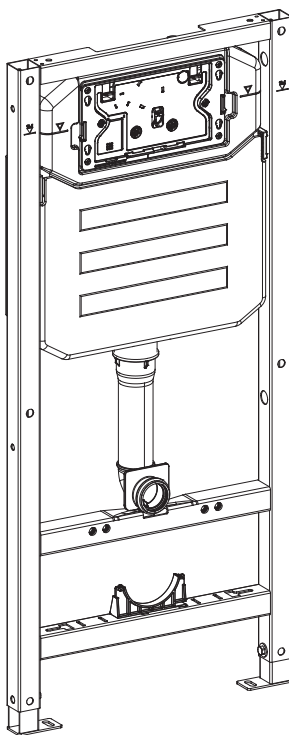

## Installation Guide

**BDS-K133-A02-ESG5**

CONCEALED CISTERN WITH FLUSH PLATE FOR WALL HUNG WC

A member of SANIPEXGROUP

[mm]

14

15

16