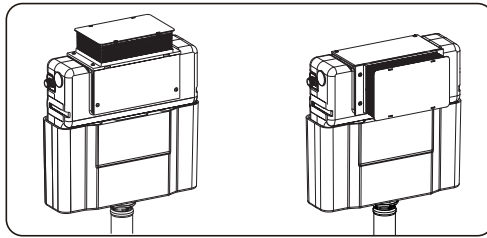

Push Plate Installation