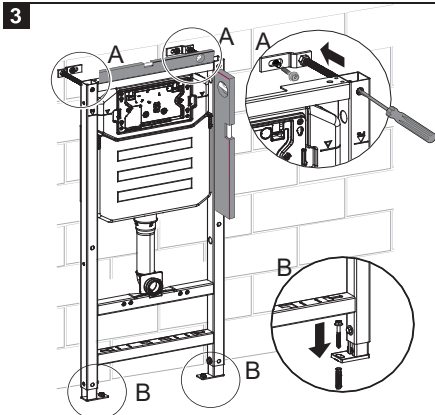

## Installation Guide

**BDS-K133-A02-ESG5**

CONCEALED CISTERN WITH FLUSH PLATE FOR WALL HUNG WC

A member of SANIPEXGROUP

[mm]

14

15

16