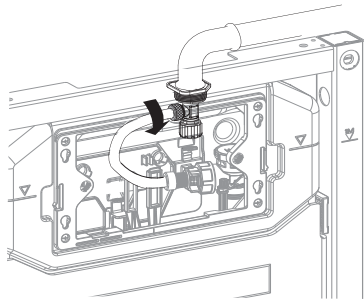

## Installation Guide

**BDS-K133-A02-ESG5**

CONCEALED CISTERN WITH FLUSH PLATE FOR WALL HUNG WC

A member of SANIPEXGROUP

[mm]

14

15

16