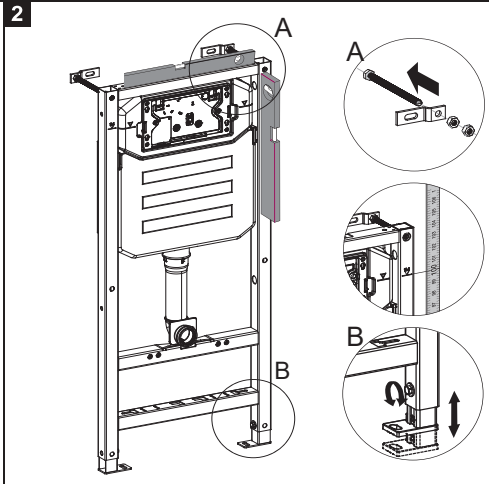

## Installation Guide

**BDS-K133-A02-ESG5**

CONCEALED CISTERN WITH FLUSH PLATE FOR WALL HUNG WC

A member of SANIPEXGROUP

[mm]

14

15

16