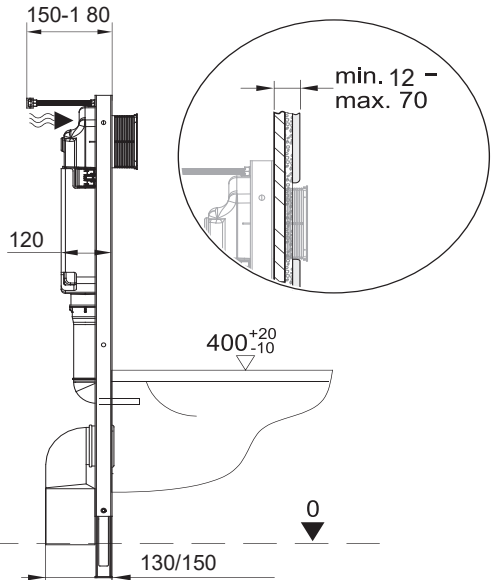

## Installation Guide

**BDS-K133-A02-ESG5**

CONCEALED CISTERN WITH FLUSH PLATE FOR WALL HUNG WC

A member of SANIPEXGROUP

[mm]

14

15

16