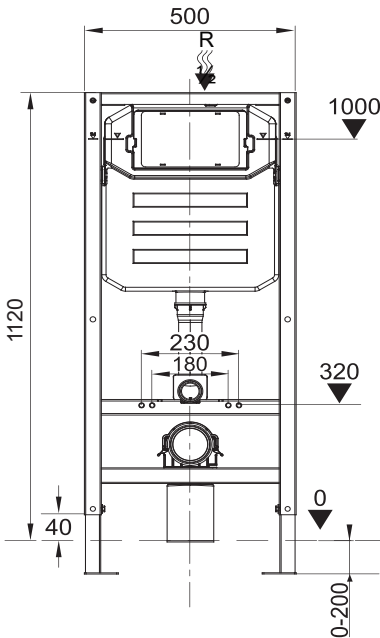

## Installation Guide

**BDS-K133-A02-ESG5**

CONCEALED CISTERN WITH FLUSH PLATE FOR WALL HUNG WC

A member of SANIPEXGROUP

[mm]

14

15

16