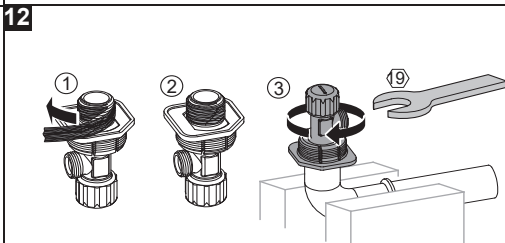

## Installation Guide

**BDS-K133-A02-ESG5**

CONCEALED CISTERN WITH FLUSH PLATE FOR WALL HUNG WC

A member of SANIPEXGROUP

[mm]

14

15

16