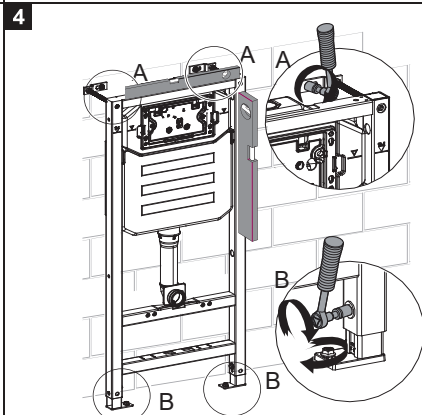

## Installation Guide

**BDS-K133-A02-ESG5**

CONCEALED CISTERN WITH FLUSH PLATE FOR WALL HUNG WC

A member of SANIPEXGROUP

[mm]

14

15

16