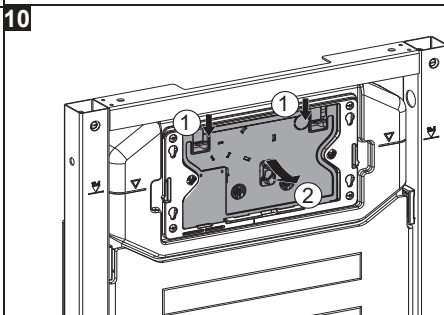

## Installation Guide

**BDS-K133-A02-ESG5**

CONCEALED CISTERN WITH FLUSH PLATE FOR WALL HUNG WC

A member of SANIPEXGROUP

[mm]

14

15

16