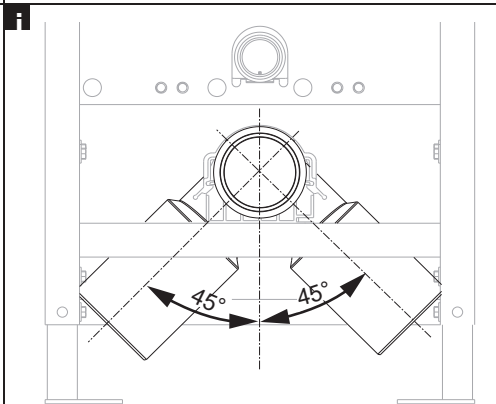

BAGNODESIGN

EXPERTLY CRAFTED BATHROOMS

Installation Guide

BDS-K133-A03-ESG3

FREESTANDING CONCEALED CISTERN FOR WALL HUNG WC

A member of SANIPEXGROUP

[mm]

6