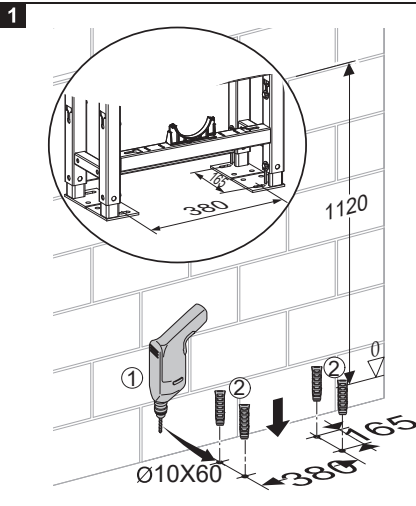

BAGNODESIGN

EXPERTLY CRAFTED BATHROOMS

Installation Guide

BDS-K133-A03-ESG3

FREESTANDING CONCEALED CISTERN FOR WALL HUNG WC

A member of SANIPEXGROUP

[mm]

6