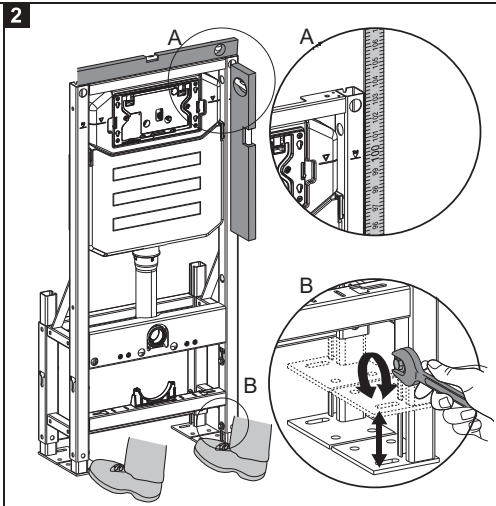

BAGNODESIGN

EXPERTLY CRAFTED BATHROOMS

Installation Guide

BDS-K133-A03-ESG3

FREESTANDING CONCEALED CISTERN FOR WALL HUNG WC

A member of SANIPEXGROUP

[mm]

6