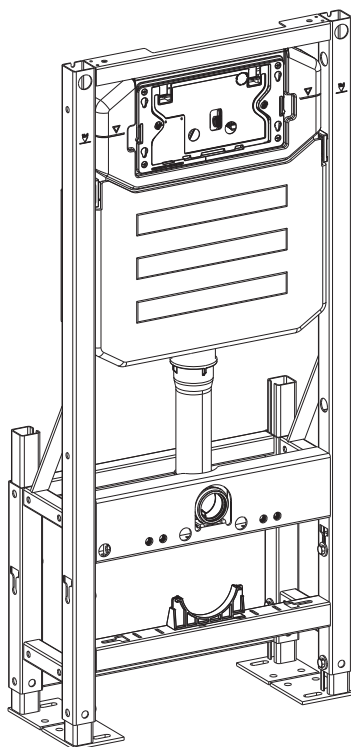

BAGNODESIGN

EXPERTLY CRAFTED BATHROOMS

Installation Guide

BDS-K133-A03-ESG3

FREESTANDING CONCEALED CISTERN FOR WALL HUNG WC

A member of SANIPEXGROUP

[mm]

6