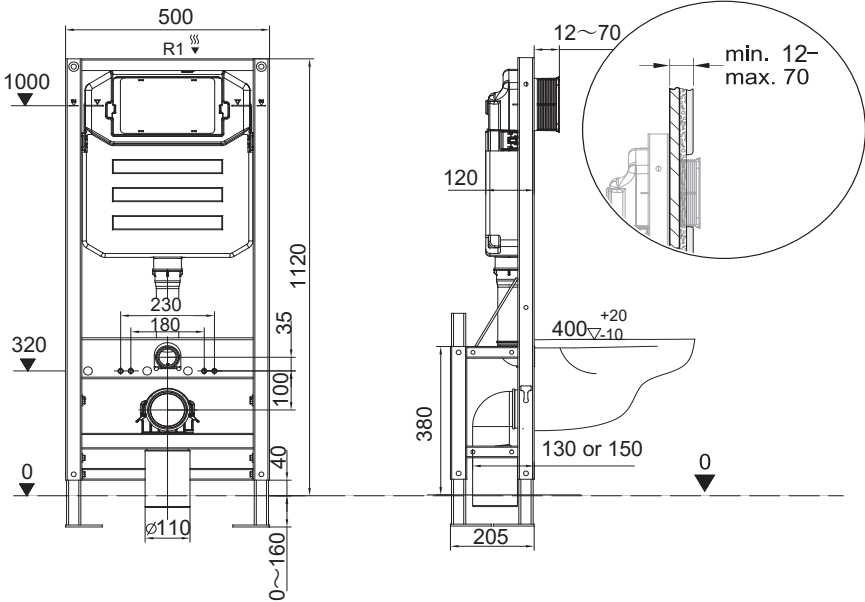

BAGNODESIGN

EXPERTLY CRAFTED BATHROOMS

Installation Guide

BDS-K133-A03-ESG3

FREESTANDING CONCEALED CISTERN FOR WALL HUNG WC

A member of SANIPEXGROUP

[mm]

6