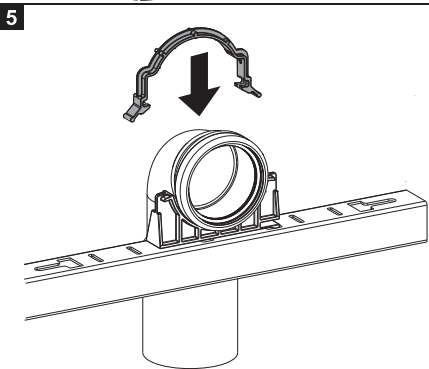

BAGNODESIGN

EXPERTLY CRAFTED BATHROOMS

Installation Guide

BDS-K133-A03-ESG3

FREESTANDING CONCEALED CISTERN FOR WALL HUNG WC

A member of SANIPEXGROUP

[mm]

6