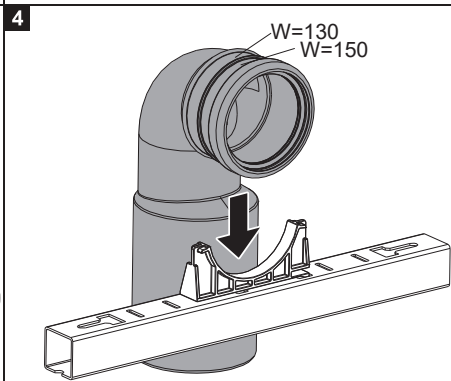

BAGNODESIGN

EXPERTLY CRAFTED BATHROOMS

Installation Guide

BDS-K133-A03-ESG3

FREESTANDING CONCEALED CISTERN FOR WALL HUNG WC

A member of SANIPEXGROUP

[mm]

6