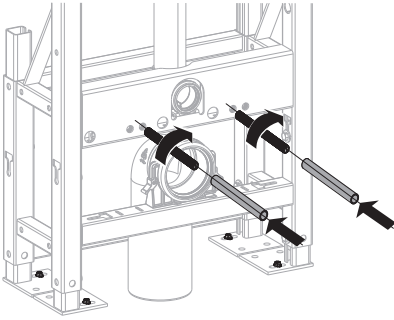

BAGNODESIGN

EXPERTLY CRAFTED BATHROOMS

Installation Guide

BDS-K133-A03-ESG3

FREESTANDING CONCEALED CISTERN FOR WALL HUNG WC

A member of SANIPEXGROUP

[mm]

6