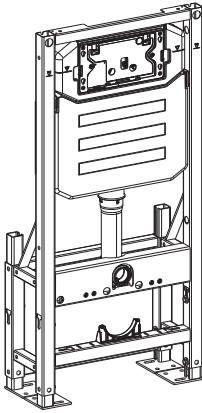

BAGNODESIGN

EXPERTLY CRAFTED BATHROOMS

Installation Guide

BDS-K133-A03-ESG3

FREESTANDING CONCEALED CISTERN FOR WALL HUNG WC

A member of SANIPEXGROUP

[mm]

6