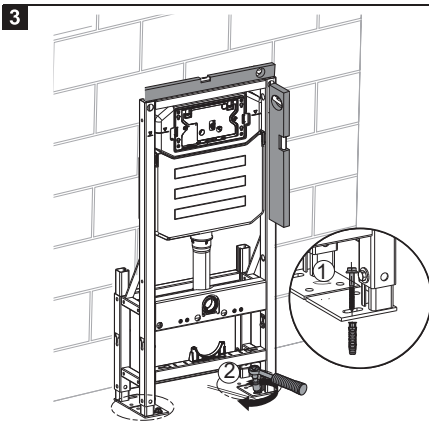

BAGNODESIGN

EXPERTLY CRAFTED BATHROOMS

Installation Guide

BDS-K133-A03-ESG3

FREESTANDING CONCEALED CISTERN FOR WALL HUNG WC

A member of SANIPEXGROUP

[mm]

6