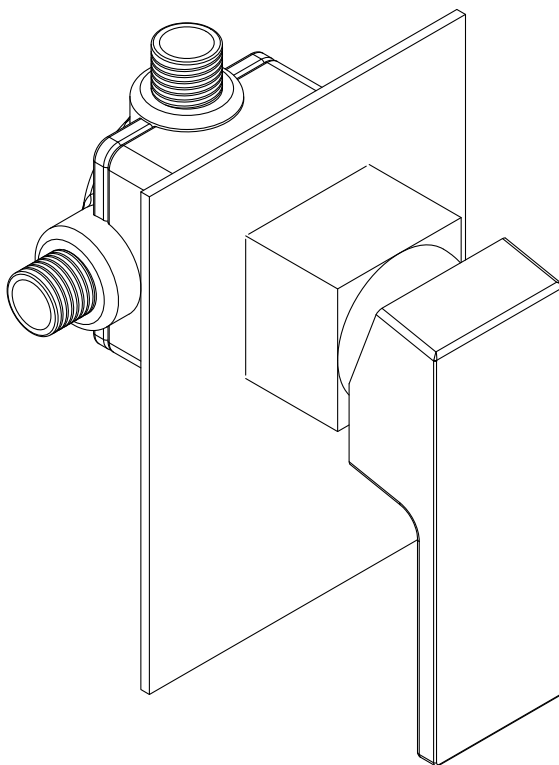

BAGNODESIGN

EXPERTLY CRAFTED BATHROOMS

Installation Guide

BDM-STR-410-XX
STRATOS CONCEALED SHOWER MIXER

A member of **SANIPEXGROUP**
www.sanipexgroup.com

IMPORTANT PLEASE READ

Maintenance Advice

- a) If the water flow is too small, check if there are any dirt in the aerator or flexible hose. If yes, disassemble those parts and clean with water.
- b) Use soft cloth or water to remove the dirt on the surface. Do not cleanse the chrome plated surface with scratching objects or acid detergent, otherwise, the surface will be scratched and corroded.
- c) Wipe up the surface to its original finish with dry cotton cloth every time after cleansing or using it.