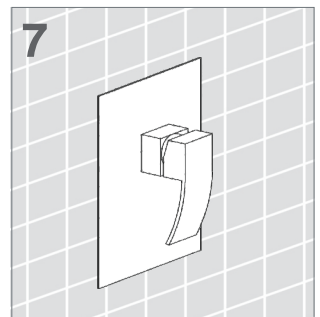

PARTS LIST

The installation guide is for reference only. In case there is discrepancy between the instruction and that of the actual product, the latter should be taken as standard. The rights of modification is reserved.