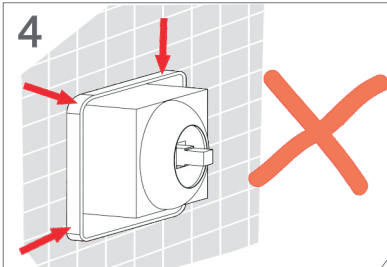

PARTS LIST

The installation guide is for reference only. In case there is discrepancy between the instruction and that of the actual product, the latter should be taken as standard. The rights of modification is reserved.