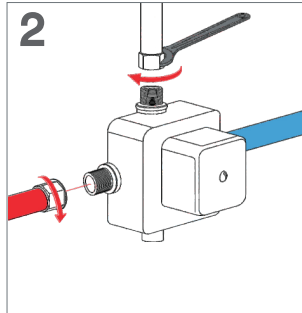

PARTS LIST

The installation guide is for reference only. In case there is discrepancy between the instruction and that of the actual product, the latter should be taken as standard. The rights of modification is reserved.