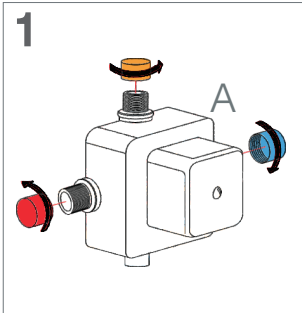

PARTS LIST

The installation guide is for reference only. In case there is discrepancy between the instruction and that of the actual product, the latter should be taken as standard. The rights of modification is reserved.