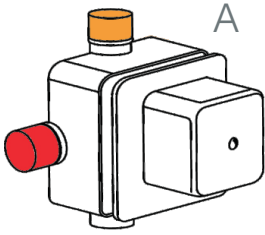

PARTS LIST

The installation guide is for reference only. In case there is discrepancy between the instruction and that of the actual product, the latter should be taken as standard. The rights of modification is reserved.