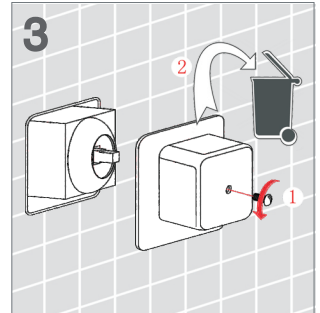

PARTS LIST

The installation guide is for reference only. In case there is discrepancy between the instruction and that of the actual product, the latter should be taken as standard. The rights of modification is reserved.