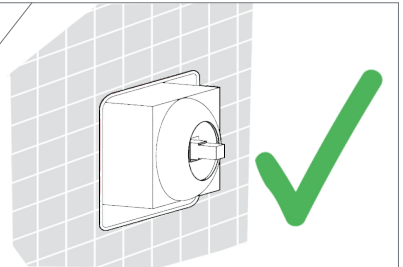

PARTS LIST

The installation guide is for reference only. In case there is discrepancy between the instruction and that of the actual product, the latter should be taken as standard. The rights of modification is reserved.