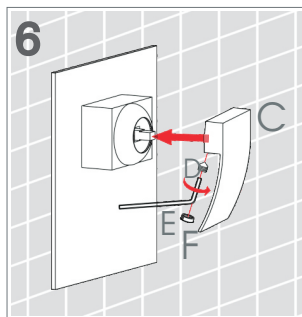

PARTS LIST

The installation guide is for reference only. In case there is discrepancy between the instruction and that of the actual product, the latter should be taken as standard. The rights of modification is reserved.