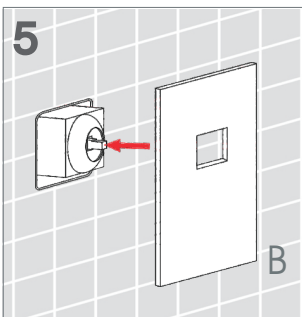

PARTS LIST

The installation guide is for reference only. In case there is discrepancy between the instruction and that of the actual product, the latter should be taken as standard. The rights of modification is reserved.