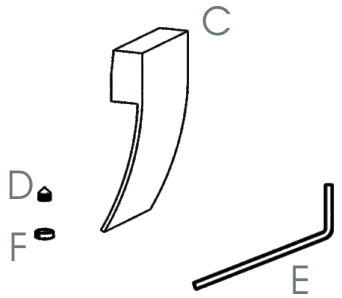

PARTS LIST

The installation guide is for reference only. In case there is discrepancy between the instruction and that of the actual product, the latter should be taken as standard. The rights of modification is reserved.