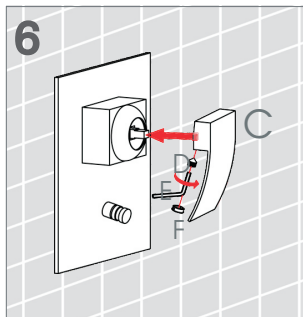

PARTS LIST

The installation guide is for reference only. In case there is discrepancy between the instruction and that of the actual product, the latter should be taken as standard. The rights of modification is reserved.