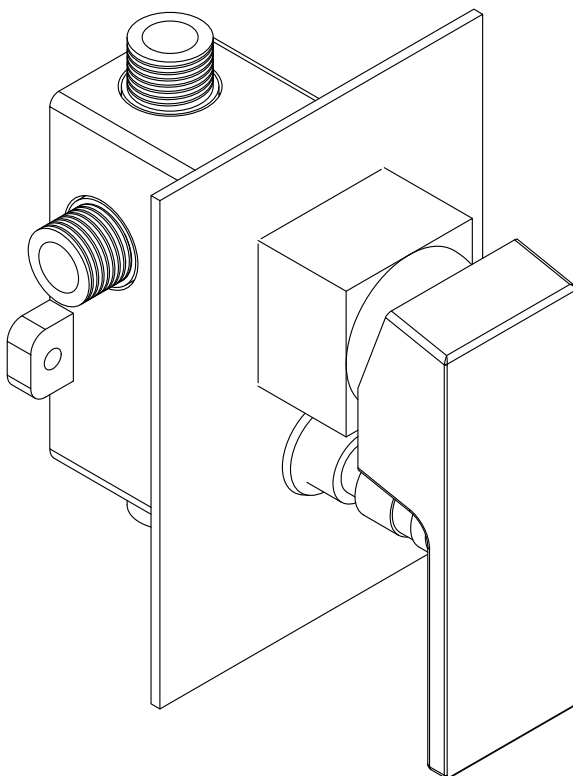

BAGNODESIGN

EXPERTLY CRAFTED BATHROOMS

Installation Guide

BDM-STR-411-XX
STRATOS CONCEALED SHOWER MIXER W/DIVERTER

A member of **SANIPEXGROUP**
www.sanipexgroup.com

IMPORTANT PLEASE READ

Maintenance Advice

- a) If the water flow is too small, check if there are any dirt in the aerator or flexible hose. If yes, disassemble those parts and clean with water.
- b) Use soft cloth or water to remove the dirt on the surface. Do not cleanse the chrome plated surface with scratching objects or acid detergent, otherwise, the surface will be scratched and corroded.
- c) Wipe up the surface to its original finish with dry cotton cloth every time after cleansing or using it.