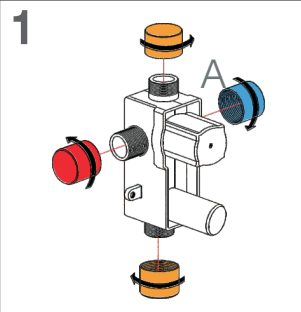

PARTS LIST

The installation guide is for reference only. In case there is discrepancy between the instruction and that of the actual product, the latter should be taken as standard. The rights of modification is reserved.