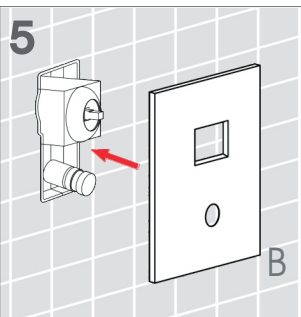

PARTS LIST

The installation guide is for reference only. In case there is discrepancy between the instruction and that of the actual product, the latter should be taken as standard. The rights of modification is reserved.