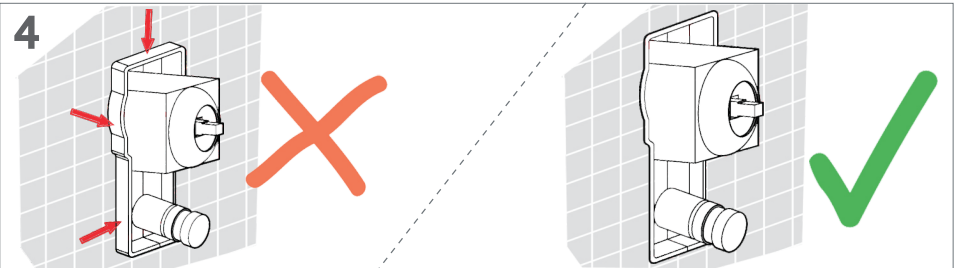

PARTS LIST

The installation guide is for reference only. In case there is discrepancy between the instruction and that of the actual product, the latter should be taken as standard. The rights of modification is reserved.