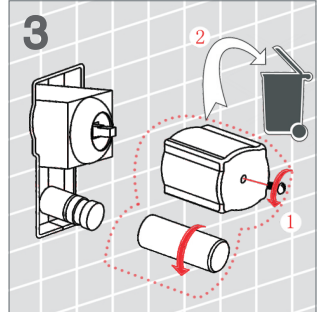

PARTS LIST

The installation guide is for reference only. In case there is discrepancy between the instruction and that of the actual product, the latter should be taken as standard. The rights of modification is reserved.