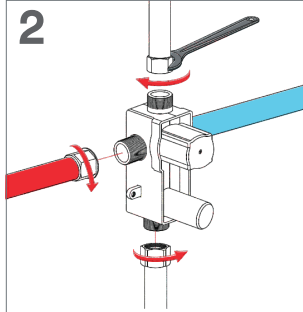

PARTS LIST

The installation guide is for reference only. In case there is discrepancy between the instruction and that of the actual product, the latter should be taken as standard. The rights of modification is reserved.