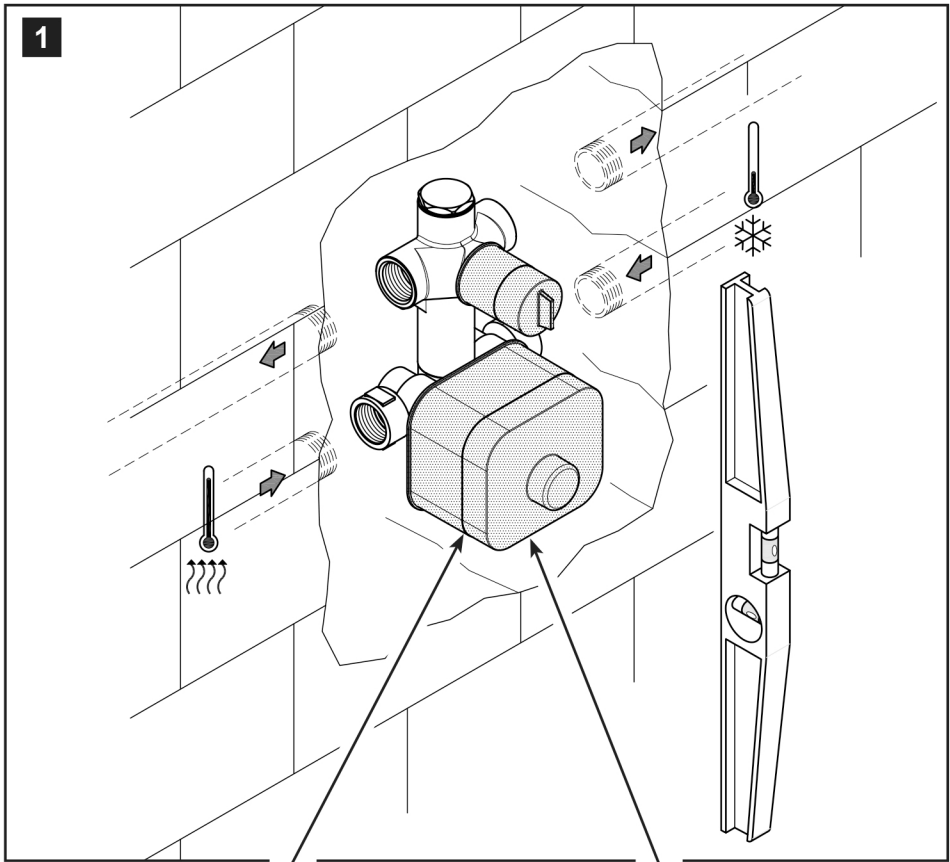

1

minimum depth

maximum depth