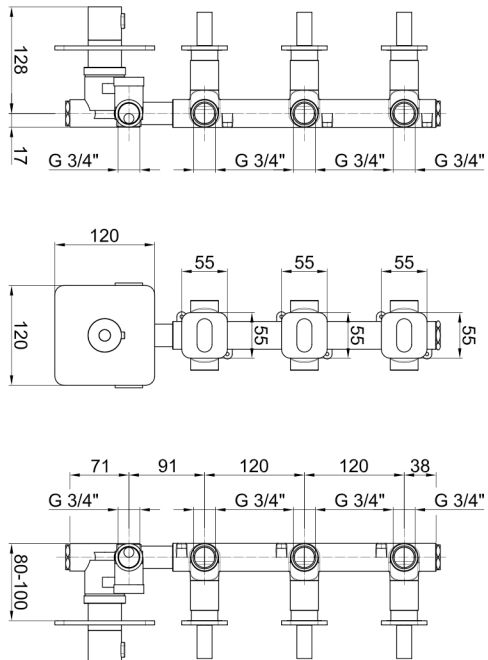

BDM-URB-542100-A

BDM-URB-000000-A

BDM-URB-532100-A

BDM-URB-542100-A

BAGNODESIGN

EXPERTLY CRAFTED BATHROOMS

Oakwell Way, Birstall
Leeds, England WF9 17LU

A member of  SANIPEX GROUP