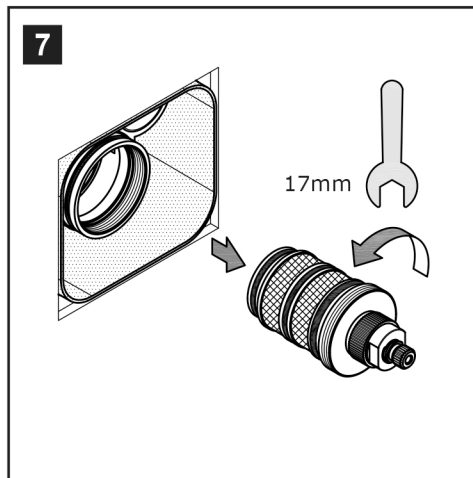

BDM-URB-542100-A

BDM-URB-000000-A

BDM-URB-532100-A

BDM-URB-542100-A

BAGNODESIGN

EXPERTLY CRAFTED BATHROOMS

Oakwell Way, Birstall
Leeds, England WF9 17LU

A member of  SANIPEX GROUP