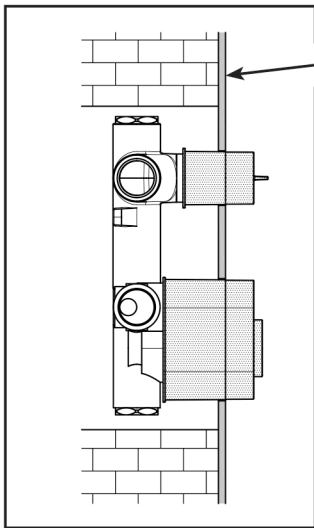

BAGNODESIGN

EXPERTLY CRAFTED BATHROOMS

General Installation Guide

BDM-URB-542100-A

BDM-URB-532100-A

BDM-URB-522100-A

Urban

Thermostatic Shower Mixer

Please leave these instructions with the customer

1

minimum depth

maximum depth

level of finished wall

FINISHED WALL

BDM-URB-000000-A

BDM-URB-532100-A