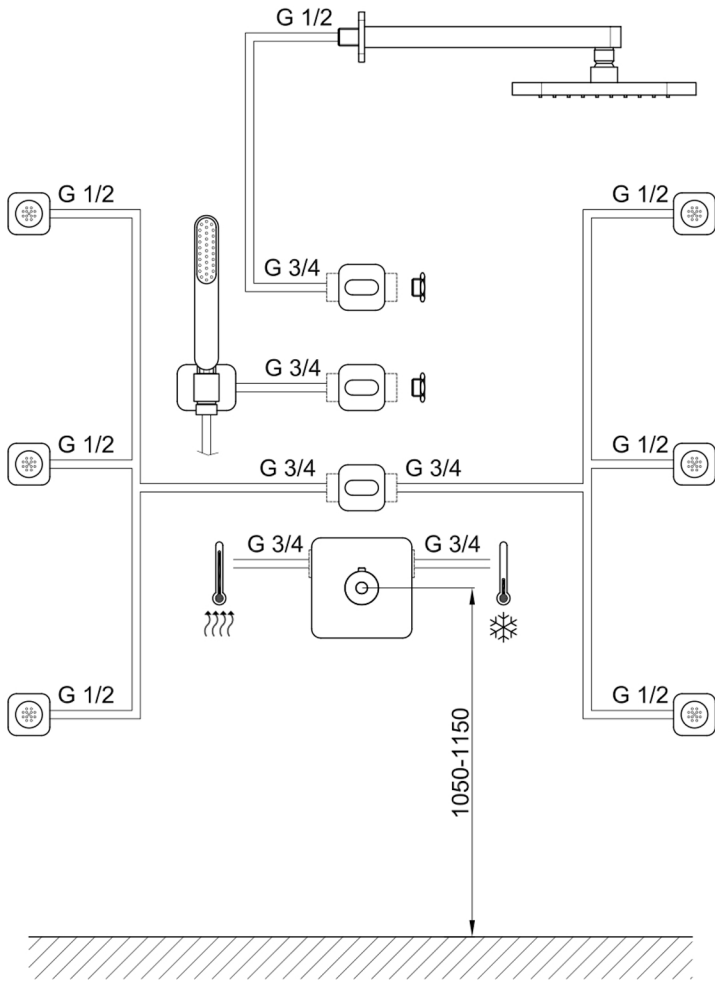

BDM-URB-542100-A