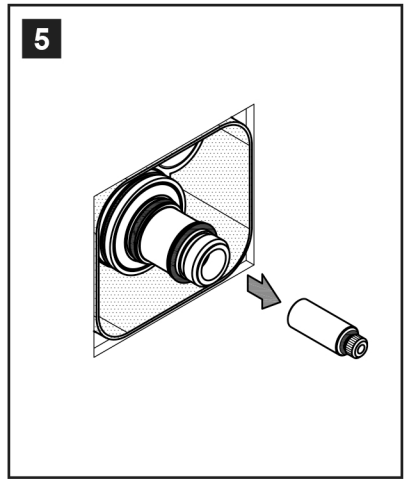

BDM-URB-542100-A

BDM-URB-000000-A

BDM-URB-532100-A

BDM-URB-542100-A

BAGNODESIGN

EXPERTLY CRAFTED BATHROOMS

Oakwell Way, Birstall
Leeds, England WF9 17LU

A member of  SANIPEX GROUP