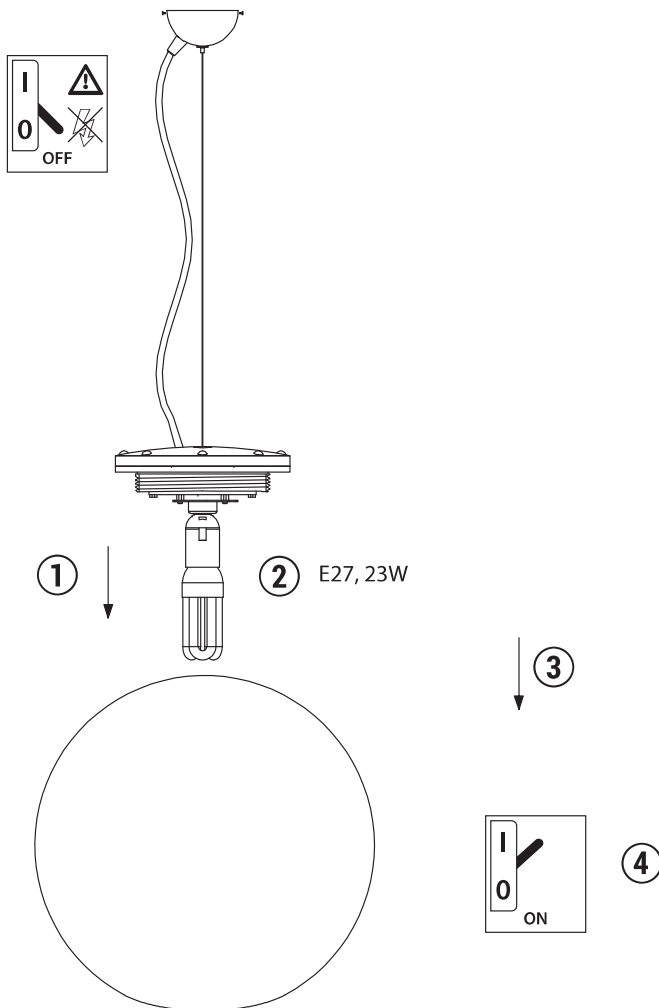

## Installation Guide

BDO-GYM-L201-WH

GYMKHANA INDOOR/OUTDOOR LAMP SHADE 1.8M