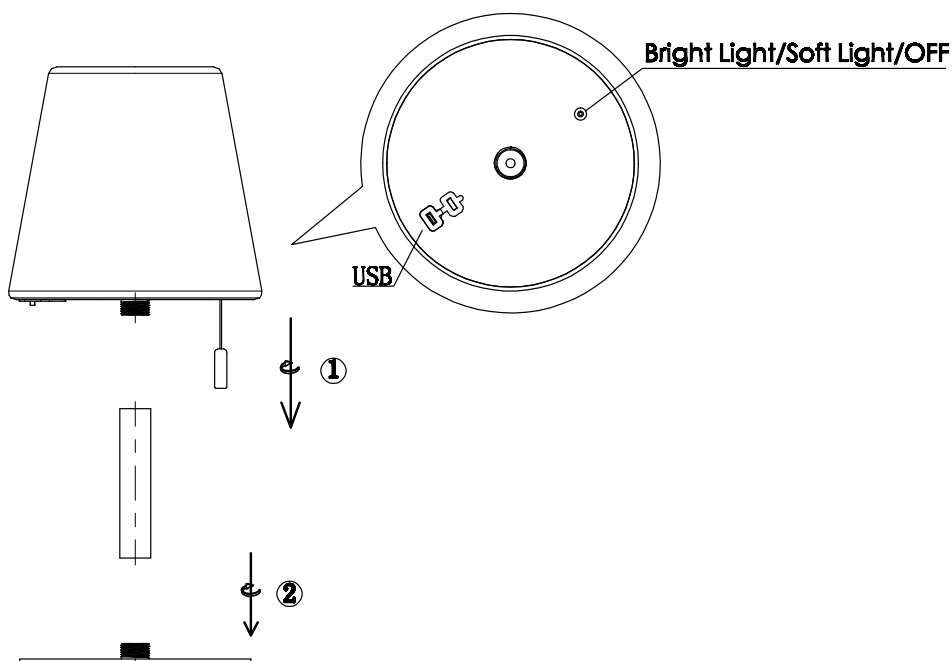

GYMKHANA

Installation Guide

BDO-GYM-L201-WH

GYMKHANA INDOOR/OUTDOOR LAMP SHADE 1.8M

A member of  SANIPEX GROUP