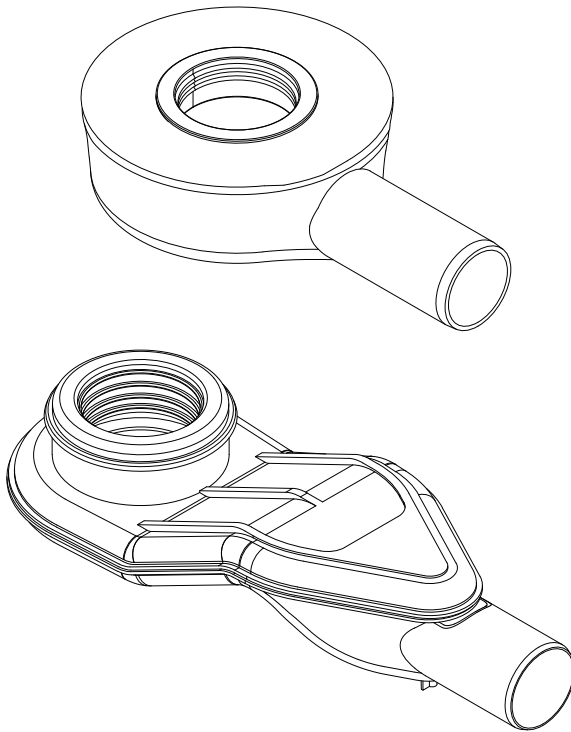

AQUAECO

WASHROOM AND PLUMBING SOLUTIONS

Installation Guide

AQP-ADA-5040H-A-B-GY

HORIZONTAL FLOOR DRAIN ADAPTOR DIA. 50MM (OUTLET 40MM)

A member of SANIPEXGROUP
www.sanipexgroup.com

IMPORTANT PLEASE READ

All products manufactured and supplied by AQUAECO are fit for purpose as long as they are installed, used correctly, cleaned and receive regular maintenance in accordance with these instructions...

Remove all packaging and check the product for damage or missing parts before commencing with the installation.

Any alterations made to this product and its components may infringe product certification, infringe water regulations and invalidate the guarantee. The Installation must comply with all local/national water supply authority regulations/bylaws and building and plumbing regulations, therefore we strongly recommend that your product be installed by a reputable qualified trade's person.

Adapter: AQP-ADA-5040H-A-GY
Floor drain with horizontal Outlet
Dia. 50 mm

Adapter: AQP-ADA-5040H-A-GY
Shower channel base with horizontal
Outlet Dia. 50 mm

Adapter: AQP-ADA-5040H-B-GY
Floor drain with horizontal Outlet
Dia. 50 mm

Adapter: AQP-ADA-5040H-B-GY
Shower channel base with horizontal
Outlet Dia. 50 mm