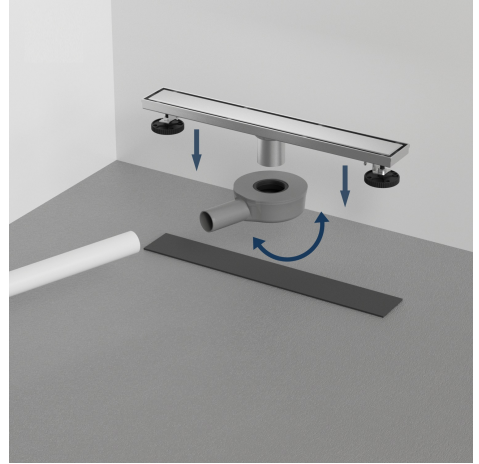

AQUAECO

WASHROOM AND PLUMBING SOLUTIONS

Installation Guide

AQP-ADA-5040H-A-B-GY

HORIZONTAL FLOOR DRAIN ADAPTOR DIA. 50MM (OUTLET 40MM)

A member of SANIPEXGROUP
www.sanipexgroup.com

IMPORTANT PLEASE READ

All products manufactured and supplied by AQUAECO are fit for purpose as long as they are installed, used correctly, cleaned and receive regular maintenance in accordance with these instructions...

Adapter: AQP-ADA-5040H-A-GY
Floor drain with horizontal Outlet
Dia. 50 mm

Adapter: AQP-ADA-5040H-A-GY
Shower channel base with horizontal
Outlet Dia. 50 mm

Adapter: AQP-ADA-5040H-B-GY
Floor drain with horizontal Outlet
Dia. 50 mm

Adapter: AQP-ADA-5040H-B-GY
Shower channel base with horizontal
Outlet Dia. 50 mm