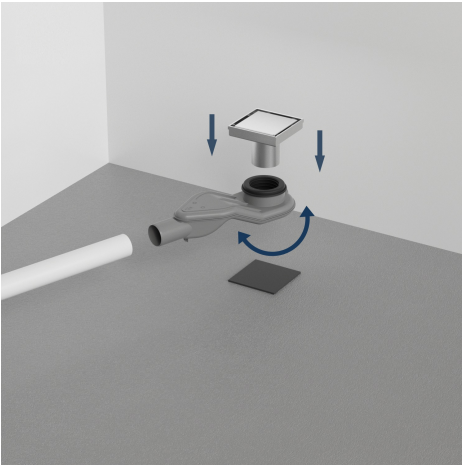

AQUAECO

WASHROOM AND PLUMBING SOLUTIONS

Installation Guide

AQP-ADA-5040H-A-B-GY

HORIZONTAL FLOOR DRAIN ADAPTOR DIA. 50MM (OUTLET 40MM)

A member of SANIPEXGROUP
www.sanipexgroup.com

IMPORTANT PLEASE READ

All products manufactured and supplied by AQUAECO are fit for purpose as long as they are installed, used correctly, cleaned and receive regular maintenance in accordance with these instructions...

Mixers (Taps):

If the mixers are no longer accepted due to mechanical use or aesthetic style, these can be disposed of at a registered Local Authority waste recycling center where the individual components can be sorted.

Adapter: AQP-ADA-5040H-A-GY
Floor drain with horizontal Outlet
Dia. 50 mm

Adapter: AQP-ADA-5040H-A-GY
Shower channel base with horizontal
Outlet Dia. 50 mm

Adapter: AQP-ADA-5040H-B-GY
Floor drain with horizontal Outlet
Dia. 50 mm

Adapter: AQP-ADA-5040H-B-GY
Shower channel base with horizontal
Outlet Dia. 50 mm