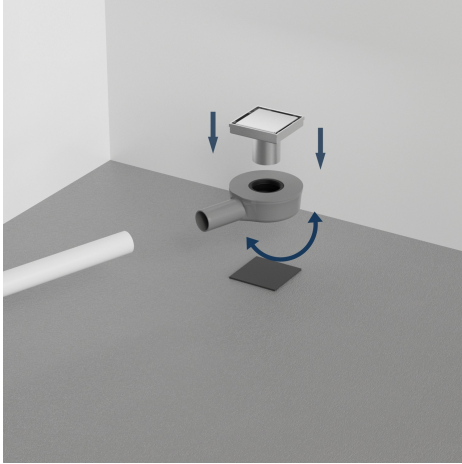

AQUAECO

WASHROOM AND PLUMBING SOLUTIONS

Installation Guide

AQP-ADA-5040H-A-B-GY

HORIZONTAL FLOOR DRAIN ADAPTOR DIA. 50MM (OUTLET 40MM)

A member of SANIPEXGROUP
www.sanipexgroup.com

IMPORTANT PLEASE READ

All products manufactured and supplied by AQUAECO are fit for purpose as long as they are installed, used correctly, cleaned and receive regular maintenance in accordance with these instructions...

Mixers (Taps):

If the mixers are no longer accepted due to mechanical use or aesthetic style, these can be disposed of at a registered Local Authority waste recycling center where the individual components can be sorted.

Adapter: AQP-ADA-5040H-A-GY
Floor drain with horizontal Outlet
Dia. 50 mm

Adapter: AQP-ADA-5040H-A-GY
Shower channel base with horizontal
Outlet Dia. 50 mm

Adapter: AQP-ADA-5040H-B-GY
Floor drain with horizontal Outlet
Dia. 50 mm