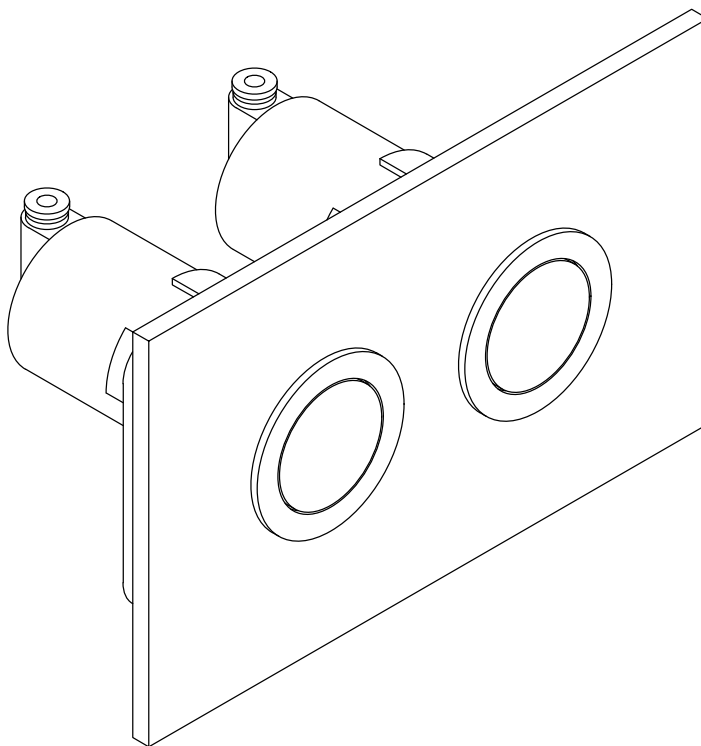

BAGNODESIGN

EXPERTLY CRAFTED BATHROOMS

Installation Guide

AQP-ECO-D801-XX
AQUAECO DUAL FLUSH PLATE

A member of **SANIPEXGROUP**
www.sanipexgroup.com

IMPORTANT PLEASE READ

All products manufactured and supplied by AQUAECO are fit for purpose as long as they are installed, used correctly, cleaned and receive regular maintenance in accordance with these instructions...