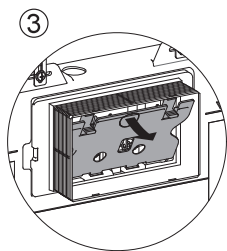

## Installation Guide

**AQP-K301-D01-ESG2**  
CONCEALED CISTERN FOR WALL HUNG WC

1

10

11