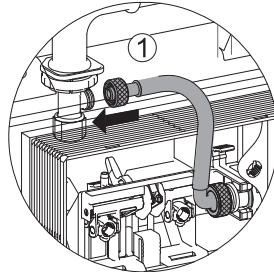

## Installation Guide

**AQP-K301-D01-ESG2**  
CONCEALED CISTERN FOR WALL HUNG WC

1

10

11