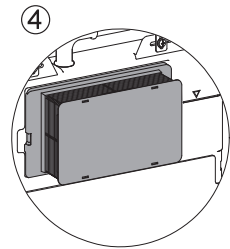

## Installation Guide

**AQP-K301-D01-ESG2**  
CONCEALED CISTERN FOR WALL HUNG WC

1

10

11