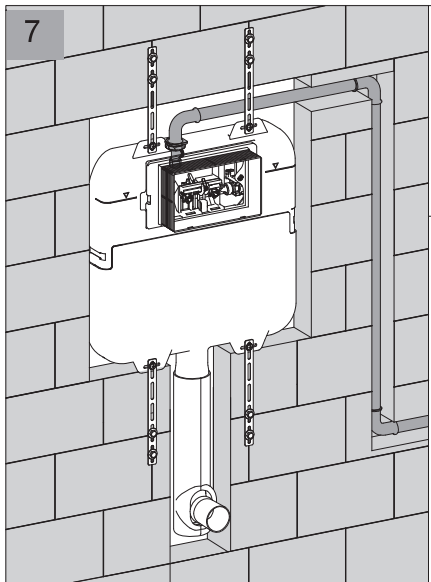

## Installation Guide

**AQP-K301-D01-ESG2**  
CONCEALED CISTERN FOR WALL HUNG WC

1

10

11