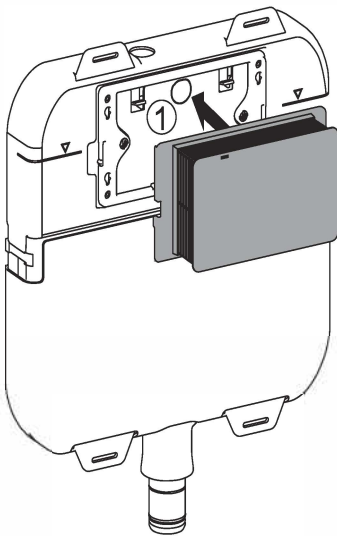

## Installation Guide

**AQP-K301-D01-ESG2**  
CONCEALED CISTERN FOR WALL HUNG WC

1

10

11