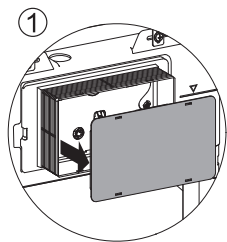

## Installation Guide

**AQP-K301-D01-ESG2**  
CONCEALED CISTERN FOR WALL HUNG WC

1

10

11