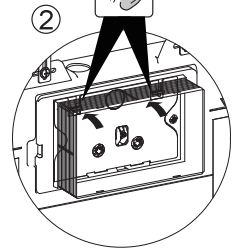

## Installation Guide

**AQP-K301-D01-ESG2**  
CONCEALED CISTERN FOR WALL HUNG WC

1

10

11