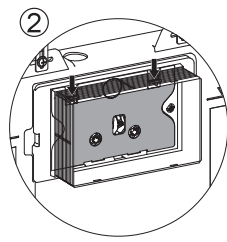

## Installation Guide

**AQP-K301-D01-ESG2**  
CONCEALED CISTERN FOR WALL HUNG WC

1

10

11