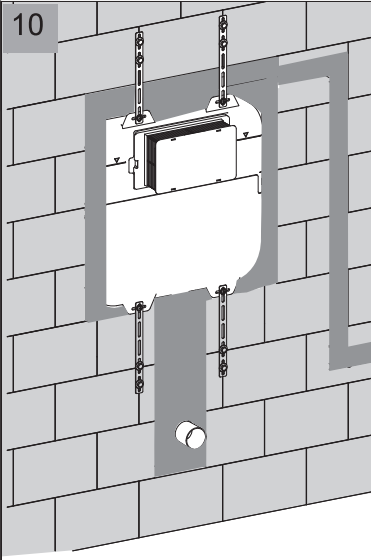

## Installation Guide

**AQP-K301-D01-ESG2**  
CONCEALED CISTERN FOR WALL HUNG WC

1

10

11