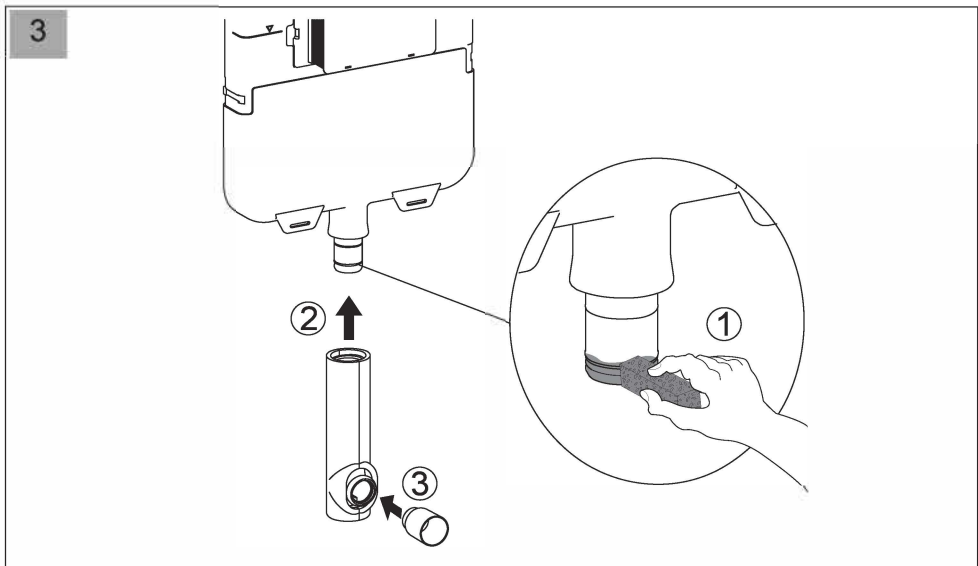

## Installation Guide

**AQP-K301-D01-ESG2**  
CONCEALED CISTERN FOR WALL HUNG WC

1

10

11