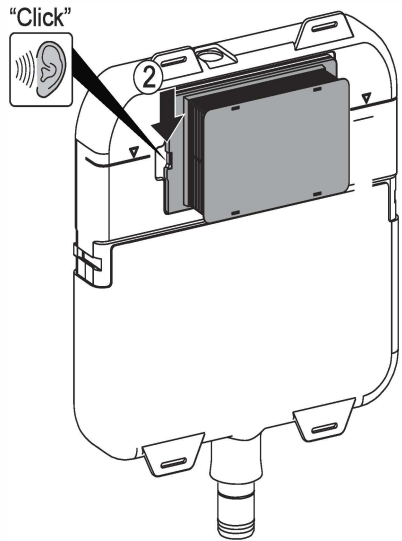

## Installation Guide

**AQP-K301-D01-ESG2**  
CONCEALED CISTERN FOR WALL HUNG WC

1

10

11