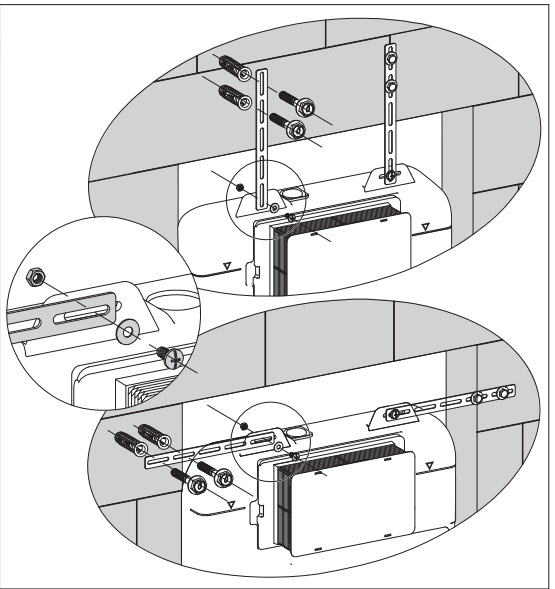

## Installation Guide

**AQP-K301-D01-ESG2**  
CONCEALED CISTERN FOR WALL HUNG WC

1

10

11