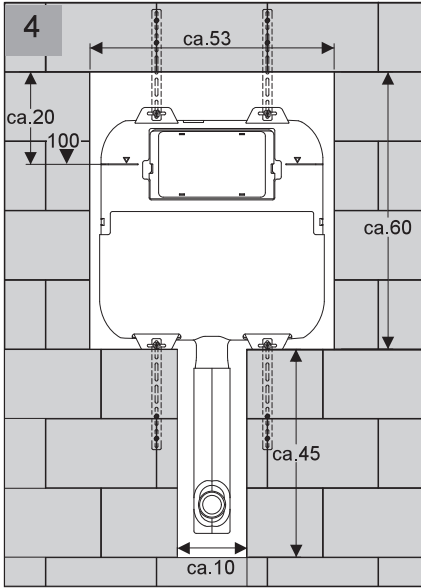

## Installation Guide

**AQP-K301-D01-ESG2**  
CONCEALED CISTERN FOR WALL HUNG WC

1

10

11