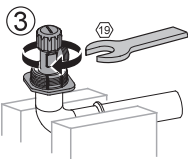

## Installation Guide

**AQP-K301-D01-ESG2**  
CONCEALED CISTERN FOR WALL HUNG WC

1

10

11