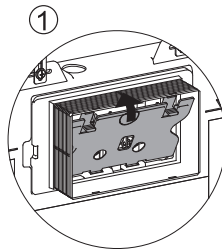

## Installation Guide

**AQP-K301-D01-ESG2**  
CONCEALED CISTERN FOR WALL HUNG WC

1

10

11