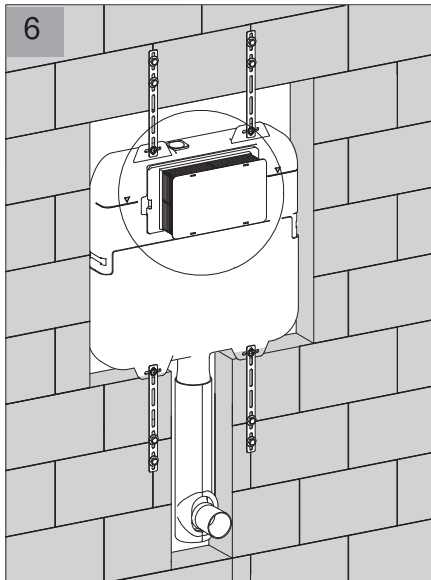

## Installation Guide

**AQP-K301-D01-ESG2**  
CONCEALED CISTERN FOR WALL HUNG WC

1

10

11