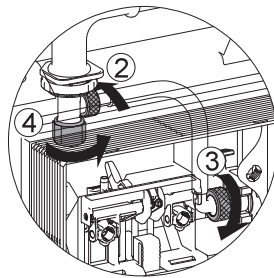

## Installation Guide

**AQP-K301-D01-ESG2**  
CONCEALED CISTERN FOR WALL HUNG WC

1

10

11