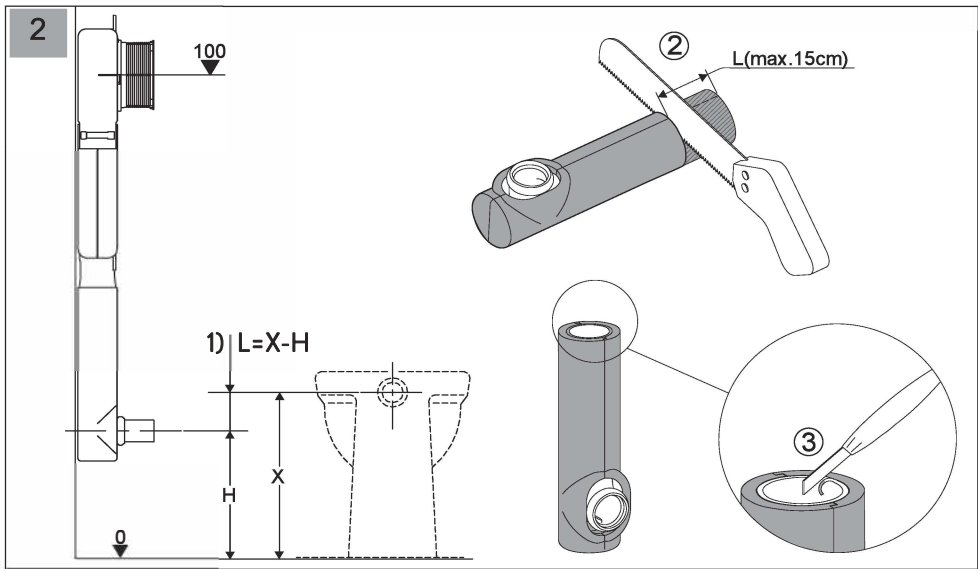

## Installation Guide

**AQP-K301-D01-ESG2**  
CONCEALED CISTERN FOR WALL HUNG WC

1

10

11