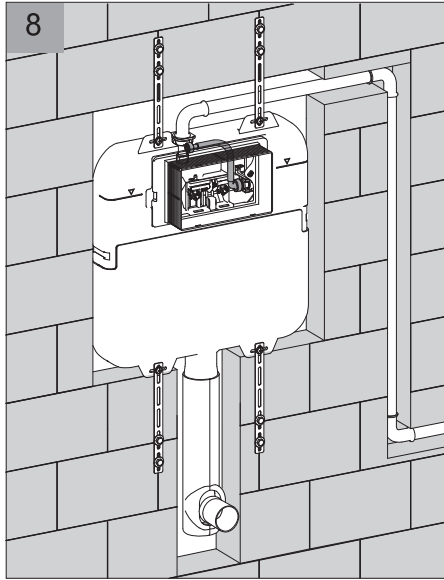

## Installation Guide

**AQP-K301-D01-ESG2**  
CONCEALED CISTERN FOR WALL HUNG WC

1

10

11