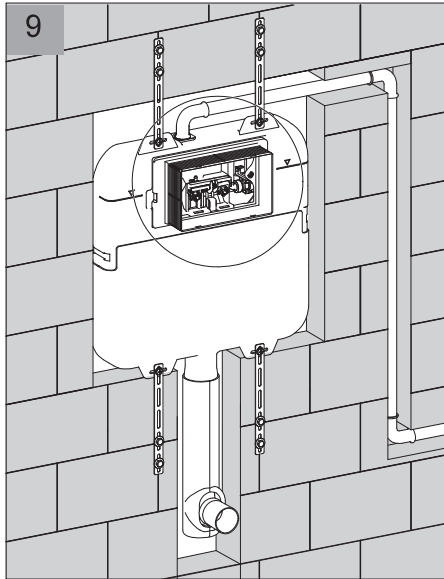

## Installation Guide

**AQP-K301-D01-ESG2**  
CONCEALED CISTERN FOR WALL HUNG WC

1

10

11