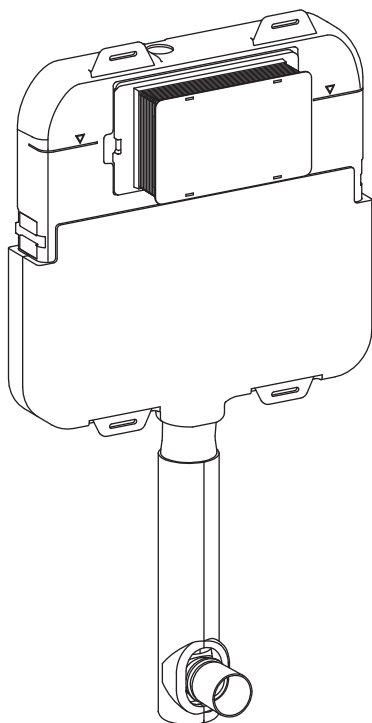

## Installation Guide

**AQP-K301-D01-ESG2**  
CONCEALED CISTERN FOR WALL HUNG WC

1

10

11