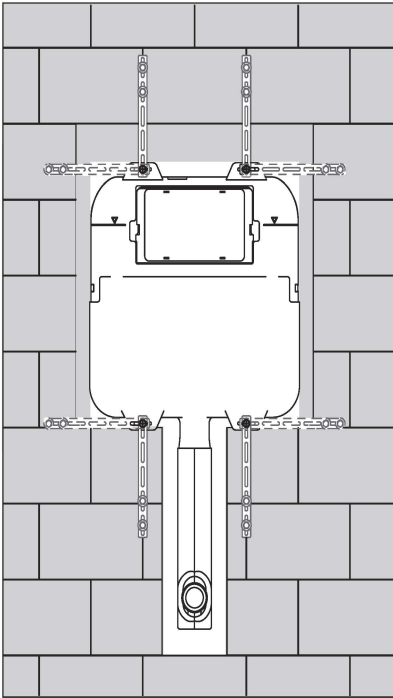

## Installation Guide

**AQP-K301-D01-ESG2**  
CONCEALED CISTERN FOR WALL HUNG WC

1

10

11