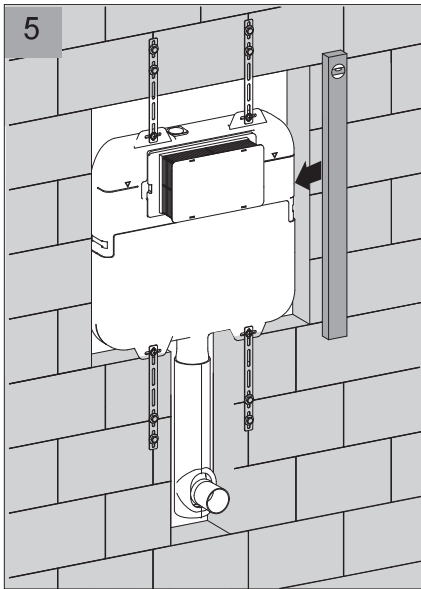

## Installation Guide

**AQP-K301-D01-ESG2**  
CONCEALED CISTERN FOR WALL HUNG WC

1

10

11