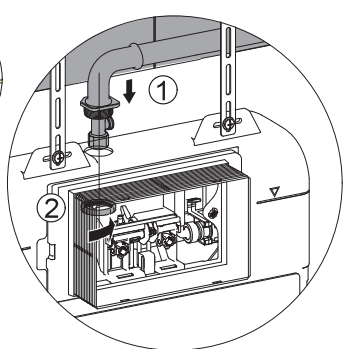

## Installation Guide

**AQP-K301-D01-ESG2**  
CONCEALED CISTERN FOR WALL HUNG WC

1

10

11