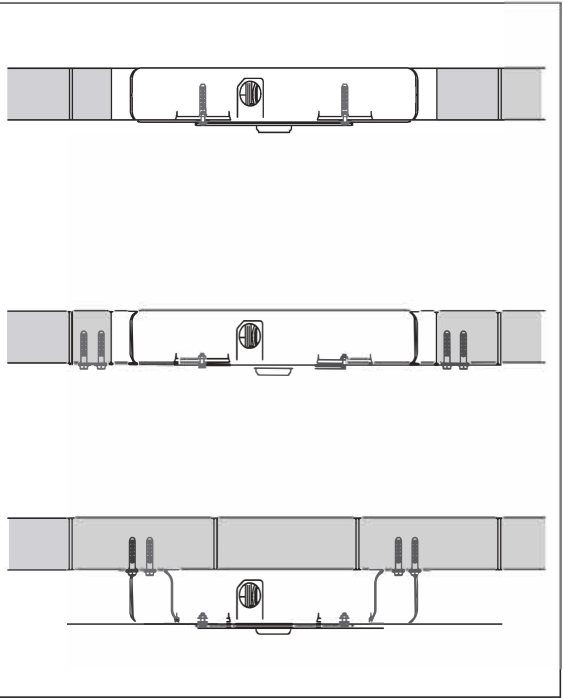

## Installation Guide

**AQP-K301-D01-ESG2**  
CONCEALED CISTERN FOR WALL HUNG WC

1

10

11