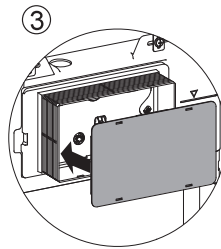

## Installation Guide

**AQP-K301-D01-ESG2**  
CONCEALED CISTERN FOR WALL HUNG WC

1

10

11