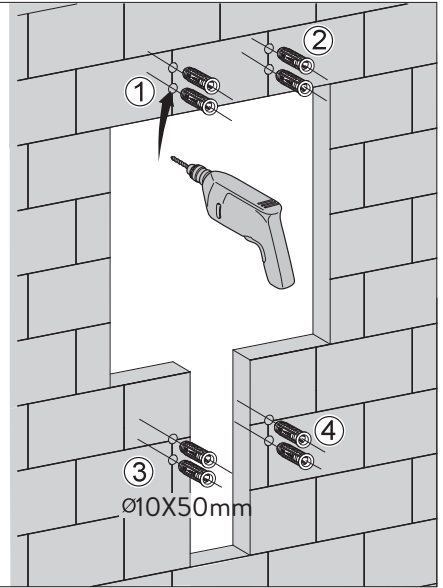

## Installation Guide

**AQP-K301-D01-ESG2**  
CONCEALED CISTERN FOR WALL HUNG WC

1

10

11