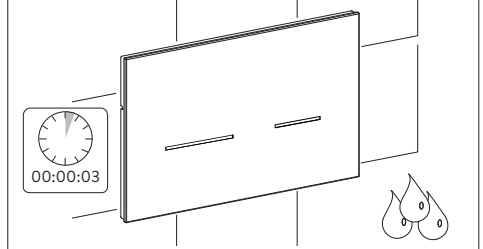

i

The adaptor can't be installed exposed, especially under the sunlight.

Any operation is disallowed when adaptor is connected to power supply.

The adaptor can't be installed in wet surroundings.

The size of cable should be 1.0-2.5mm and the wire connector should be connected firmly.

**CAUTION:** Be sure not to place adaptor in an inflamm-able box(for example a wooden box).

Operation with wet hands is forbidden.

Disassembly of the product is forbidden.

4

5

6

7

The Manual override function is hidden behind the glass plate.