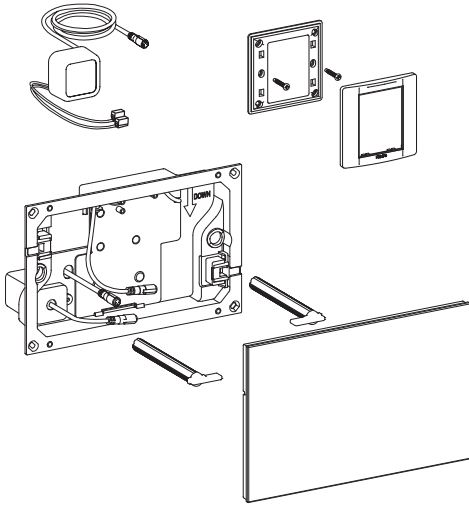

i

The adaptor can't be installed exposed, especially under the sunlight.

Any operation is disallowed when adaptor is connected to power supply.

The adaptor can't be installed in wet surroundings.

The size of cable should be 1.0-2.5mm and the wire connector should be connected firmly.

**CAUTION:** Be sure not to place adaptor in an inflamm-able box(for example a wooden box).

Operation with wet hands is forbidden.

Disassembly of the product is forbidden.

4

5

6

7

The Manual override function is hidden behind the glass plate.