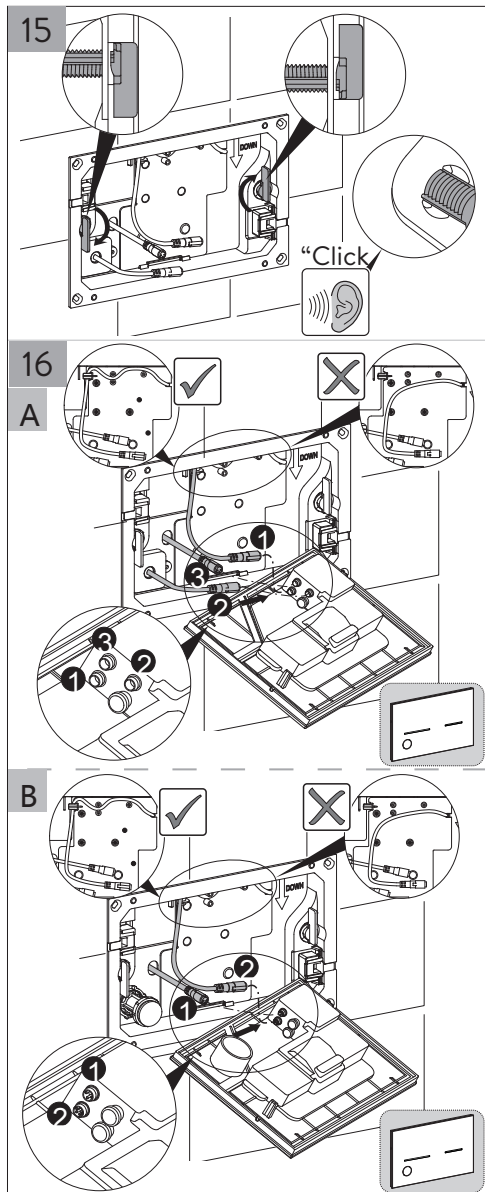

i

The adaptor can't be installed exposed, especially under the sunlight.

Any operation is disallowed when adaptor is connected to power supply.

The adaptor can't be installed in wet surroundings.

The size of cable should be 1.0-2.5mm and the wire connector should be connected firmly.

**CAUTION:** Be sure not to place adaptor in an inflamm-able box(for example a wooden box).

Operation with wet hands is forbidden.

Disassembly of the product is forbidden.

4

5

6

7

The Manual override function is hidden behind the glass plate.