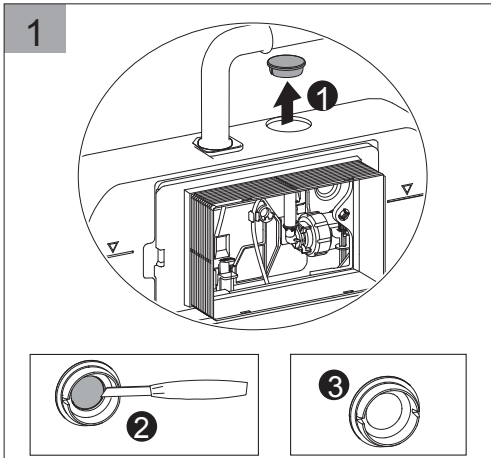

i

The adaptor can't be installed exposed, especially under the sunlight.

Any operation is disallowed when adaptor is connected to power supply.

The adaptor can't be installed in wet surroundings.

The size of cable should be 1.0-2.5mm and the wire connector should be connected firmly.