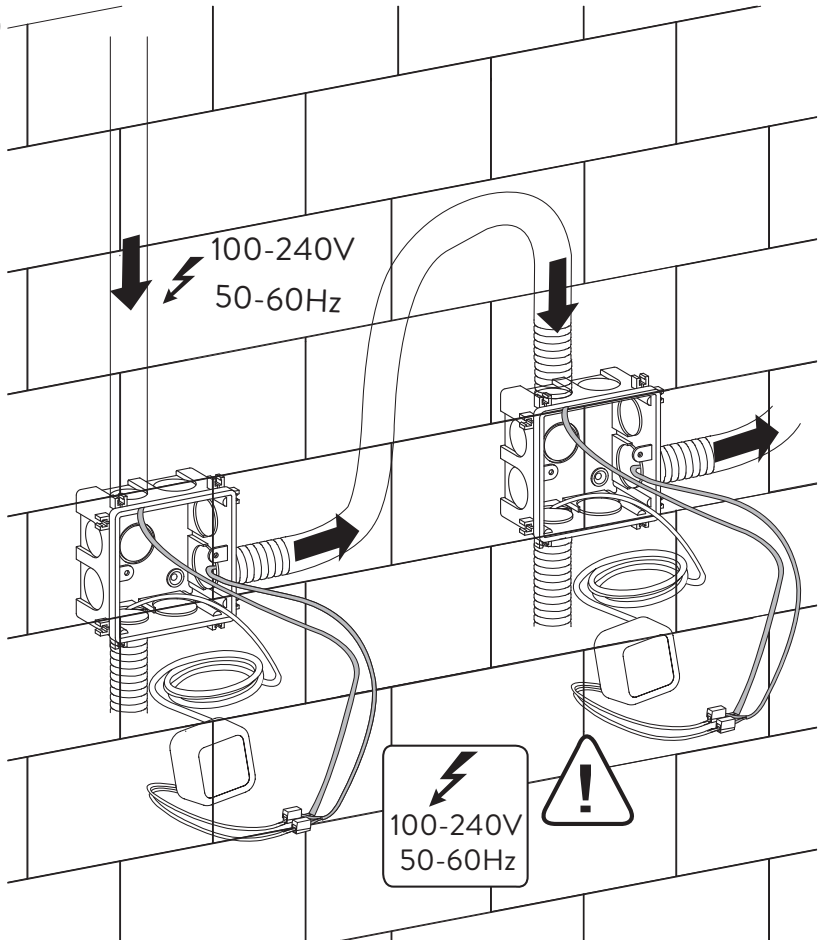

i

The adaptor can't be installed exposed, especially under the sunlight.

Any operation is disallowed when adaptor is connected to power supply.

The adaptor can't be installed in wet surroundings.

The size of cable should be 1.0-2.5mm and the wire connector should be connected firmly.