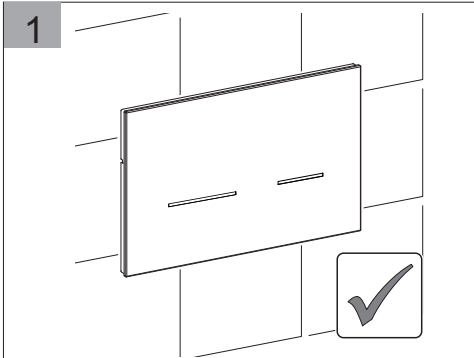

i

The adaptor can't be installed exposed, especially under the sunlight.

Any operation is disallowed when adaptor is connected to power supply.

The adaptor can't be installed in wet surroundings.

The size of cable should be 1.0-2.5mm and the wire connector should be connected firmly.

**CAUTION:** Be sure not to place adaptor in an inflamm-able box(for example a wooden box).

Operation with wet hands is forbidden.

Disassembly of the product is forbidden.

4

5

6

7

The Manual override function is hidden behind the glass plate.