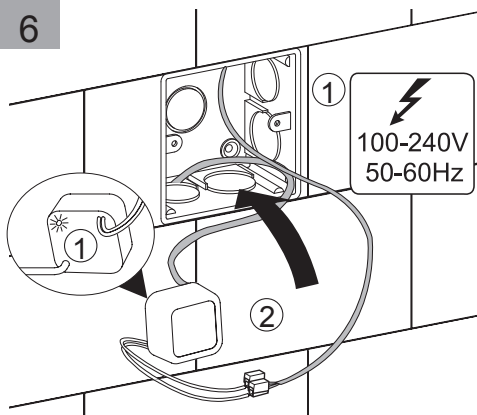

i

The adaptor can't be installed exposed, especially under the sunlight.

Any operation is disallowed when adaptor is connected to power supply.

The adaptor can't be installed in wet surroundings.

The size of cable should be 1.0-2.5mm and the wire connector should be connected firmly.

**CAUTION:** Be sure not to place adaptor in an inflamm-able box(for example a wooden box).

Operation with wet hands is forbidden.

Disassembly of the product is forbidden.

4

5

6

7

The Manual override function is hidden behind the glass plate.