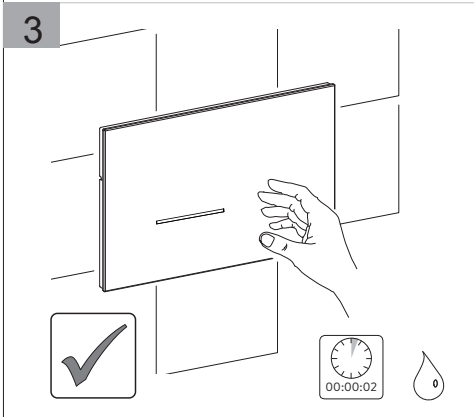

i

The adaptor can't be installed exposed, especially under the sunlight.

Any operation is disallowed when adaptor is connected to power supply.

The adaptor can't be installed in wet surroundings.

The size of cable should be 1.0-2.5mm and the wire connector should be connected firmly.

**CAUTION:** Be sure not to place adaptor in an inflamm-able box(for example a wooden box).

Operation with wet hands is forbidden.

Disassembly of the product is forbidden.

4

5

6

7

The Manual override function is hidden behind the glass plate.