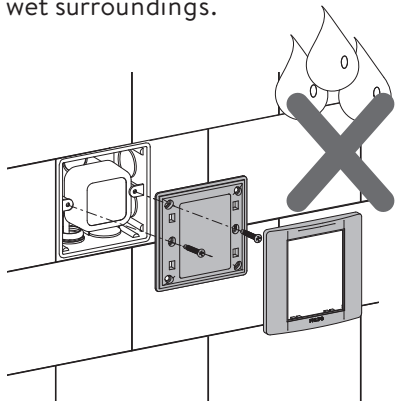

i

The adaptor can't be installed exposed, especially under the sunlight.

Any operation is disallowed when adaptor is connected to power supply.

The adaptor can't be installed in wet surroundings.

The size of cable should be 1.0-2.5mm and the wire connector should be connected firmly.

**CAUTION:** Be sure not to place adaptor in an inflamm-able box(for example a wooden box).

Operation with wet hands is forbidden.

Disassembly of the product is forbidden.

4

5

6

7

The Manual override function is hidden behind the glass plate.