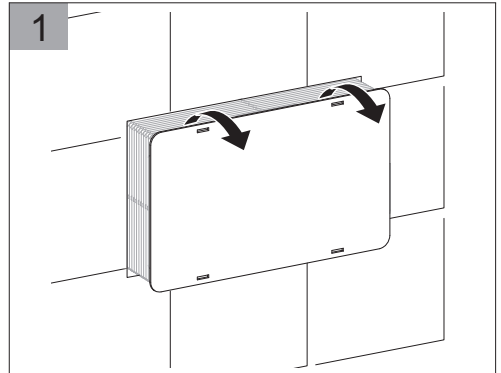

i

The adaptor can't be installed exposed, especially under the sunlight.

Any operation is disallowed when adaptor is connected to power supply.

The adaptor can't be installed in wet surroundings.

The size of cable should be 1.0-2.5mm and the wire connector should be connected firmly.

**CAUTION:** Be sure not to place adaptor in an inflamm-able box(for example a wooden box).

Operation with wet hands is forbidden.

Disassembly of the product is forbidden.

4

5

6

7

The Manual override function is hidden behind the glass plate.