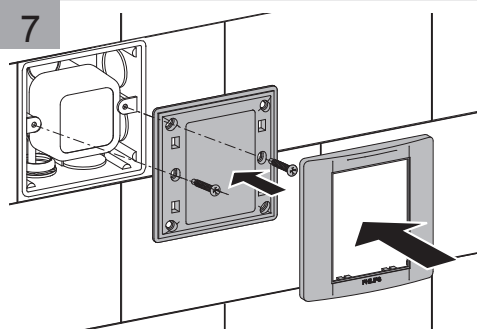

i

The adaptor can't be installed exposed, especially under the sunlight.

Any operation is disallowed when adaptor is connected to power supply.

The adaptor can't be installed in wet surroundings.

The size of cable should be 1.0-2.5mm and the wire connector should be connected firmly.

**CAUTION:** Be sure not to place adaptor in an inflamm-able box(for example a wooden box).

Operation with wet hands is forbidden.

Disassembly of the product is forbidden.

4

5

6

7

The Manual override function is hidden behind the glass plate.