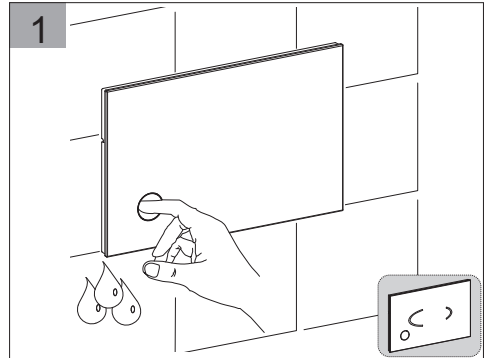

i

The adaptor can't be installed exposed, especially under the sunlight.

Any operation is disallowed when adaptor is connected to power supply.

The adaptor can't be installed in wet surroundings.

The size of cable should be 1.0-2.5mm and the wire connector should be connected firmly.

**CAUTION:** Be sure not to place adaptor in an inflamm-able box(for example a wooden box).

Operation with wet hands is forbidden.

Disassembly of the product is forbidden.

4

5

6

7

The Manual override function is hidden behind the glass plate.