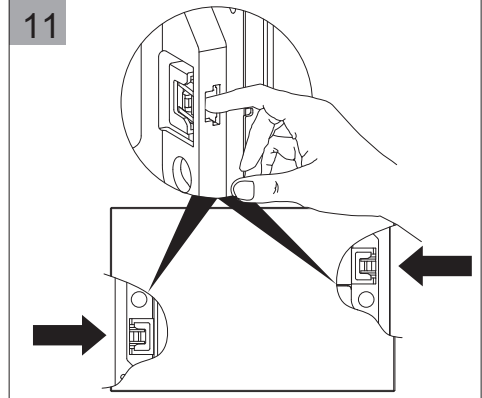

i

The adaptor can't be installed exposed, especially under the sunlight.

Any operation is disallowed when adaptor is connected to power supply.

The adaptor can't be installed in wet surroundings.

The size of cable should be 1.0-2.5mm and the wire connector should be connected firmly.

**CAUTION:** Be sure not to place adaptor in an inflamm-able box(for example a wooden box).

Operation with wet hands is forbidden.

Disassembly of the product is forbidden.

4

5

6

7

The Manual override function is hidden behind the glass plate.