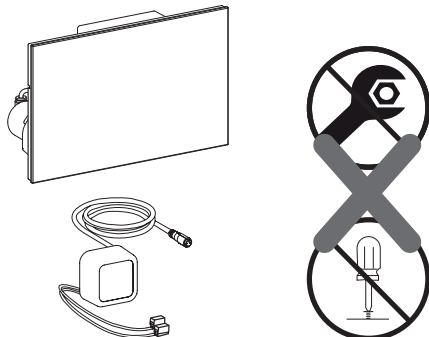

Disassembly of the product is forbidden.