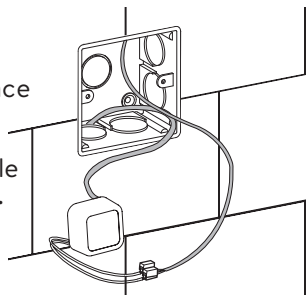

The size of cable should be 1.0-2.5mm and the wire connector should be connected firmly.

CAUTION: Be sure not to place adaptor in an inflamm-able box(for example a wooden box).