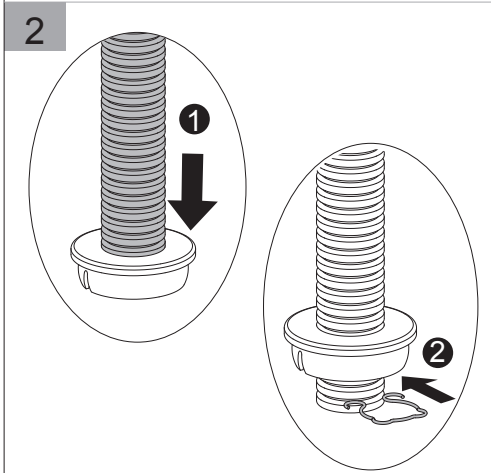

i

The adaptor can't be installed exposed, especially under the sunlight.

Any operation is disallowed when adaptor is connected to power supply.

The adaptor can't be installed in wet surroundings.

The size of cable should be 1.0-2.5mm and the wire connector should be connected firmly.