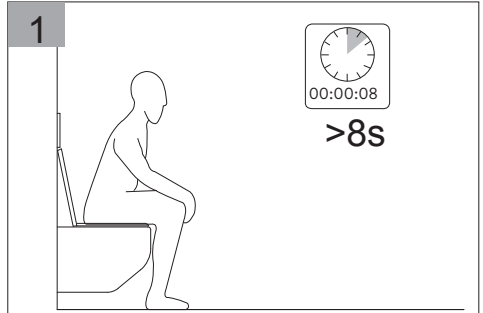

i

The adaptor can't be installed exposed, especially under the sunlight.

Any operation is disallowed when adaptor is connected to power supply.

The adaptor can't be installed in wet surroundings.

The size of cable should be 1.0-2.5mm and the wire connector should be connected firmly.

**CAUTION:** Be sure not to place adaptor in an inflamm-able box(for example a wooden box).

Operation with wet hands is forbidden.

Disassembly of the product is forbidden.

4

5

6

7

The Manual override function is hidden behind the glass plate.