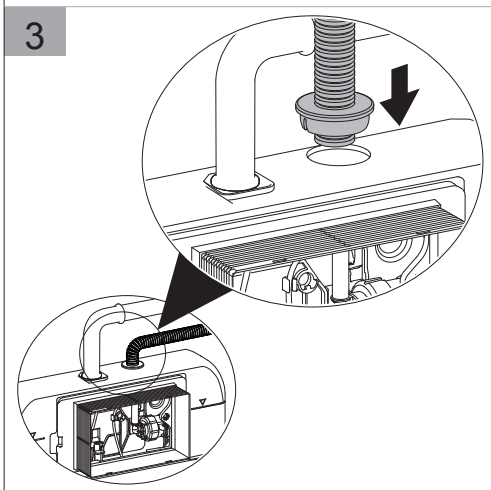

i

The adaptor can't be installed exposed, especially under the sunlight.

Any operation is disallowed when adaptor is connected to power supply.

The adaptor can't be installed in wet surroundings.

The size of cable should be 1.0-2.5mm and the wire connector should be connected firmly.