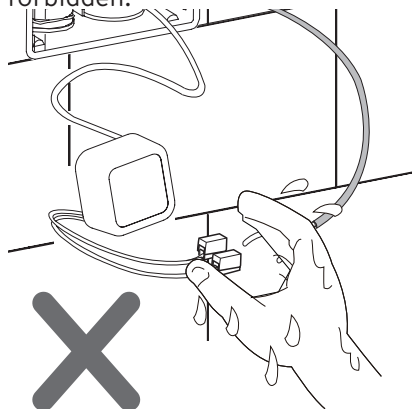

i

The adaptor can't be installed exposed, especially under the sunlight.

Any operation is disallowed when adaptor is connected to power supply.

The adaptor can't be installed in wet surroundings.

The size of cable should be 1.0-2.5mm and the wire connector should be connected firmly.

**CAUTION:** Be sure not to place adaptor in an inflamm-able box(for example a wooden box).

Operation with wet hands is forbidden.

Disassembly of the product is forbidden.

4

5

6

7

The Manual override function is hidden behind the glass plate.