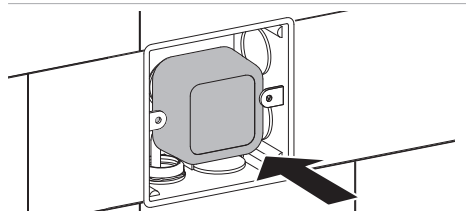

i

The adaptor can't be installed exposed, especially under the sunlight.

Any operation is disallowed when adaptor is connected to power supply.

The adaptor can't be installed in wet surroundings.

The size of cable should be 1.0-2.5mm and the wire connector should be connected firmly.

**CAUTION:** Be sure not to place adaptor in an inflamm-able box(for example a wooden box).

Operation with wet hands is forbidden.

Disassembly of the product is forbidden.

4

5

6

7

The Manual override function is hidden behind the glass plate.