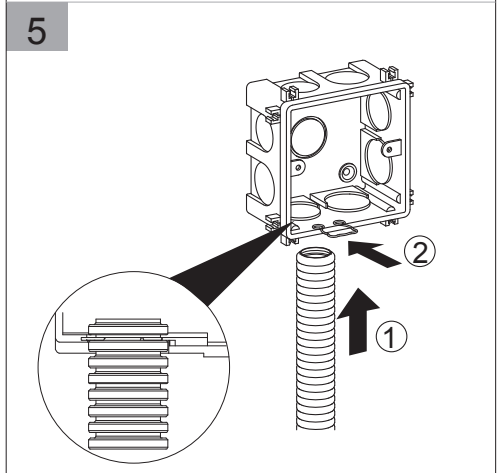

i

The adaptor can't be installed exposed, especially under the sunlight.

Any operation is disallowed when adaptor is connected to power supply.

The adaptor can't be installed in wet surroundings.

The size of cable should be 1.0-2.5mm and the wire connector should be connected firmly.