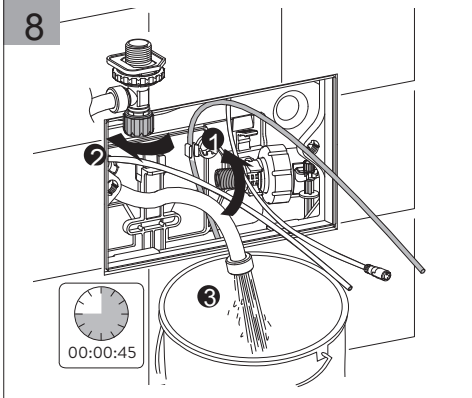

i

The adaptor can't be installed exposed, especially under the sunlight.

Any operation is disallowed when adaptor is connected to power supply.

The adaptor can't be installed in wet surroundings.

The size of cable should be 1.0-2.5mm and the wire connector should be connected firmly.

**CAUTION:** Be sure not to place adaptor in an inflamm-able box(for example a wooden box).

Operation with wet hands is forbidden.

Disassembly of the product is forbidden.

4

5

6

7

The Manual override function is hidden behind the glass plate.