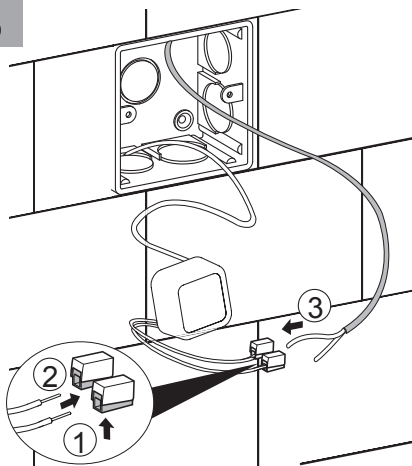

i

The adaptor can't be installed exposed, especially under the sunlight.

Any operation is disallowed when adaptor is connected to power supply.

The adaptor can't be installed in wet surroundings.

The size of cable should be 1.0-2.5mm and the wire connector should be connected firmly.

**CAUTION:** Be sure not to place adaptor in an inflamm-able box(for example a wooden box).

Operation with wet hands is forbidden.

Disassembly of the product is forbidden.

4

5

6

7

The Manual override function is hidden behind the glass plate.