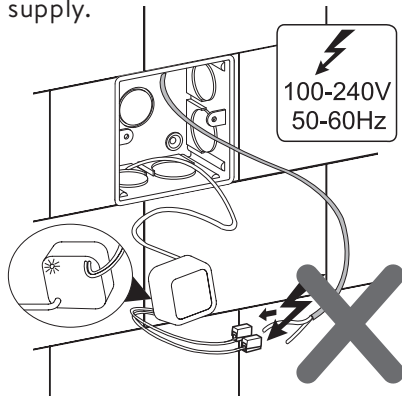

i

The adaptor can't be installed exposed, especially under the sunlight.

Any operation is disallowed when adaptor is connected to power supply.

The adaptor can't be installed in wet surroundings.

The size of cable should be 1.0-2.5mm and the wire connector should be connected firmly.