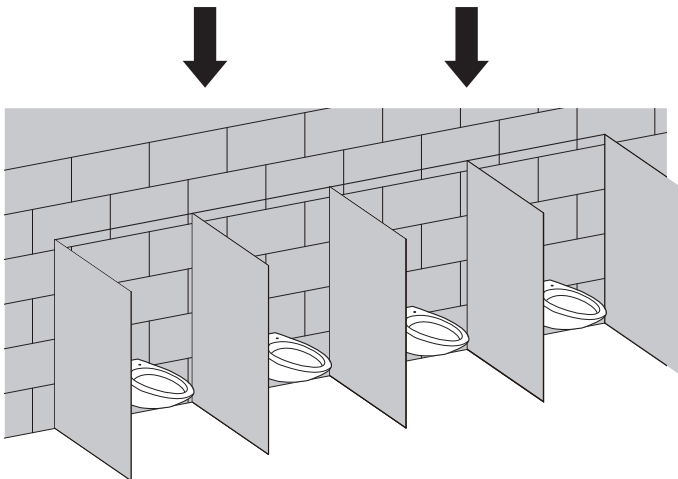

i

The adaptor can't be installed exposed, especially under the sunlight.

Any operation is disallowed when adaptor is connected to power supply.

The adaptor can't be installed in wet surroundings.

The size of cable should be 1.0-2.5mm and the wire connector should be connected firmly.