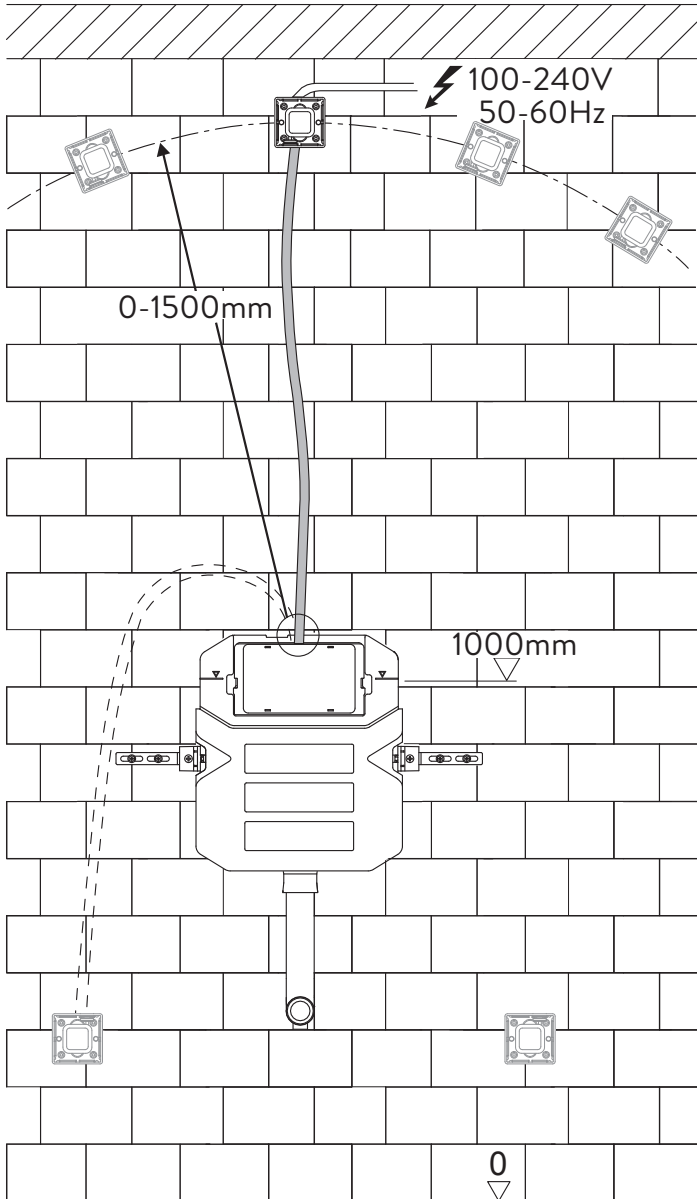

i

The adaptor can't be installed exposed, especially under the sunlight.

Any operation is disallowed when adaptor is connected to power supply.

The adaptor can't be installed in wet surroundings.

The size of cable should be 1.0-2.5mm and the wire connector should be connected firmly.