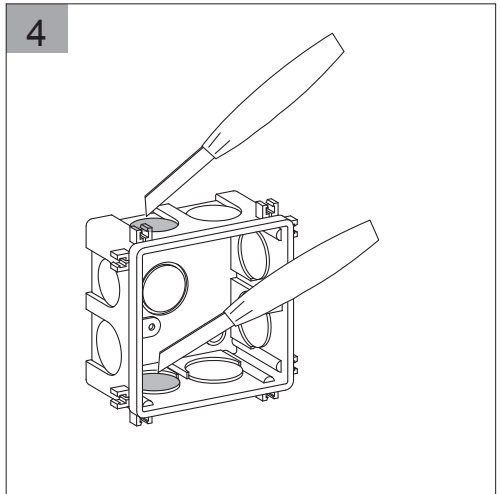

i

The adaptor can't be installed exposed, especially under the sunlight.

Any operation is disallowed when adaptor is connected to power supply.

The adaptor can't be installed in wet surroundings.

The size of cable should be 1.0-2.5mm and the wire connector should be connected firmly.