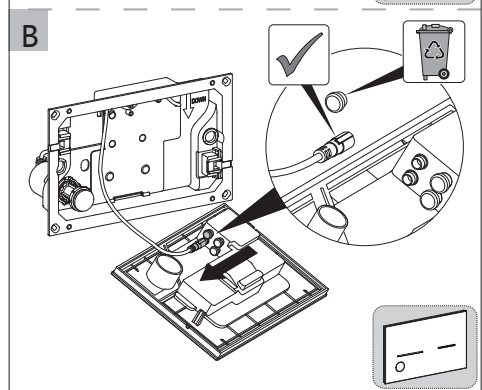

i

The adaptor can't be installed exposed, especially under the sunlight.

Any operation is disallowed when adaptor is connected to power supply.

The adaptor can't be installed in wet surroundings.

The size of cable should be 1.0-2.5mm and the wire connector should be connected firmly.

**CAUTION:** Be sure not to place adaptor in an inflamm-able box(for example a wooden box).

Operation with wet hands is forbidden.

Disassembly of the product is forbidden.

4

5

6

7

The Manual override function is hidden behind the glass plate.