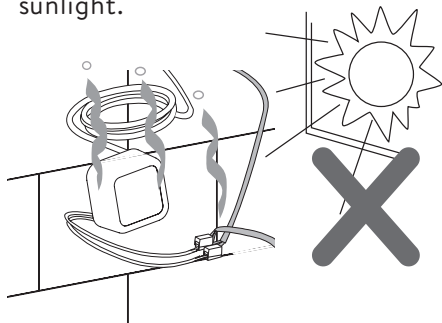

i

The adaptor can't be installed exposed, especially under the sunlight.

Any operation is disallowed when adaptor is connected to power supply.

The adaptor can't be installed in wet surroundings.

The size of cable should be 1.0-2.5mm and the wire connector should be connected firmly.