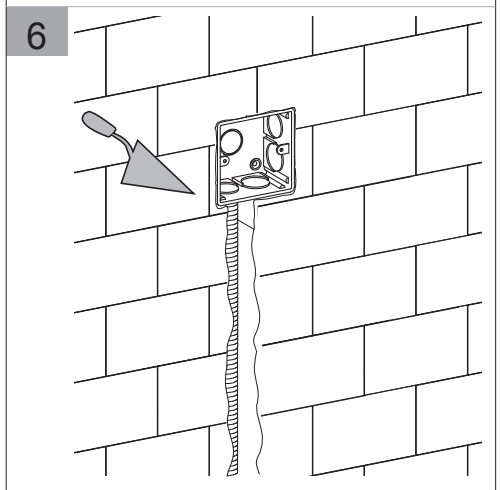

i

The adaptor can't be installed exposed, especially under the sunlight.

Any operation is disallowed when adaptor is connected to power supply.

The adaptor can't be installed in wet surroundings.

The size of cable should be 1.0-2.5mm and the wire connector should be connected firmly.