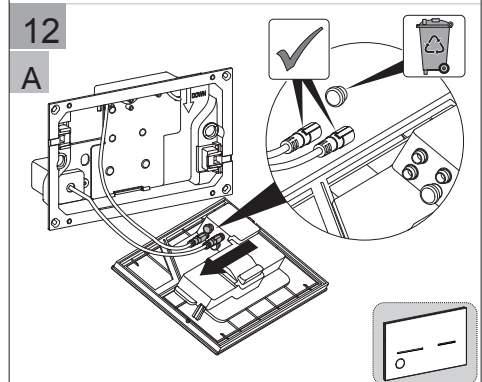

i

The adaptor can't be installed exposed, especially under the sunlight.

Any operation is disallowed when adaptor is connected to power supply.

The adaptor can't be installed in wet surroundings.

The size of cable should be 1.0-2.5mm and the wire connector should be connected firmly.

**CAUTION:** Be sure not to place adaptor in an inflamm-able box(for example a wooden box).

Operation with wet hands is forbidden.

Disassembly of the product is forbidden.

4

5

6

7

The Manual override function is hidden behind the glass plate.