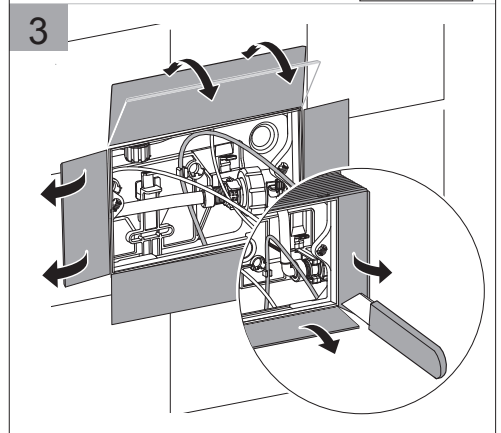

i

The adaptor can't be installed exposed, especially under the sunlight.

Any operation is disallowed when adaptor is connected to power supply.

The adaptor can't be installed in wet surroundings.

The size of cable should be 1.0-2.5mm and the wire connector should be connected firmly.

**CAUTION:** Be sure not to place adaptor in an inflamm-able box(for example a wooden box).

Operation with wet hands is forbidden.

Disassembly of the product is forbidden.

4

5

6

7

The Manual override function is hidden behind the glass plate.