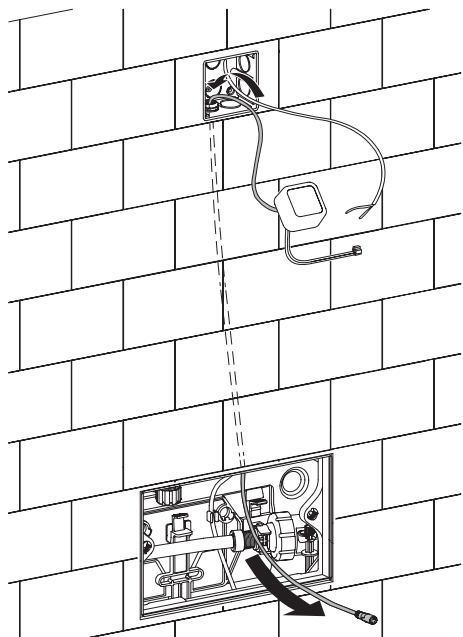

i

The adaptor can't be installed exposed, especially under the sunlight.

Any operation is disallowed when adaptor is connected to power supply.

The adaptor can't be installed in wet surroundings.

The size of cable should be 1.0-2.5mm and the wire connector should be connected firmly.

**CAUTION:** Be sure not to place adaptor in an inflamm-able box(for example a wooden box).

Operation with wet hands is forbidden.

Disassembly of the product is forbidden.

4

5

6

7

The Manual override function is hidden behind the glass plate.