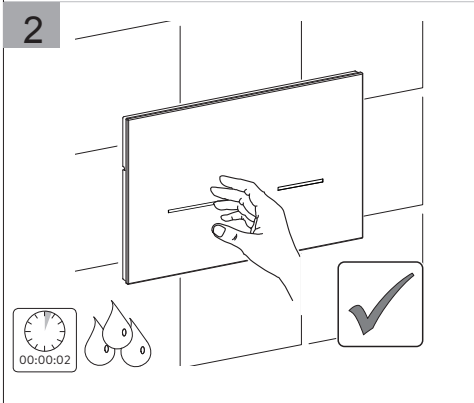

i

The adaptor can't be installed exposed, especially under the sunlight.

Any operation is disallowed when adaptor is connected to power supply.

The adaptor can't be installed in wet surroundings.

The size of cable should be 1.0-2.5mm and the wire connector should be connected firmly.

**CAUTION:** Be sure not to place adaptor in an inflamm-able box(for example a wooden box).

Operation with wet hands is forbidden.

Disassembly of the product is forbidden.

4

5

6

7

The Manual override function is hidden behind the glass plate.