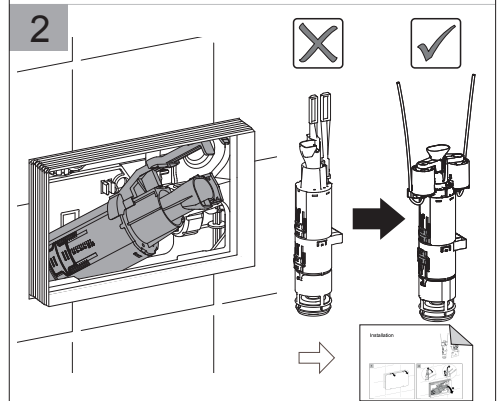

i

The adaptor can't be installed exposed, especially under the sunlight.

Any operation is disallowed when adaptor is connected to power supply.

The adaptor can't be installed in wet surroundings.

The size of cable should be 1.0-2.5mm and the wire connector should be connected firmly.

**CAUTION:** Be sure not to place adaptor in an inflamm-able box(for example a wooden box).

Operation with wet hands is forbidden.

Disassembly of the product is forbidden.

4

5

6

7

The Manual override function is hidden behind the glass plate.