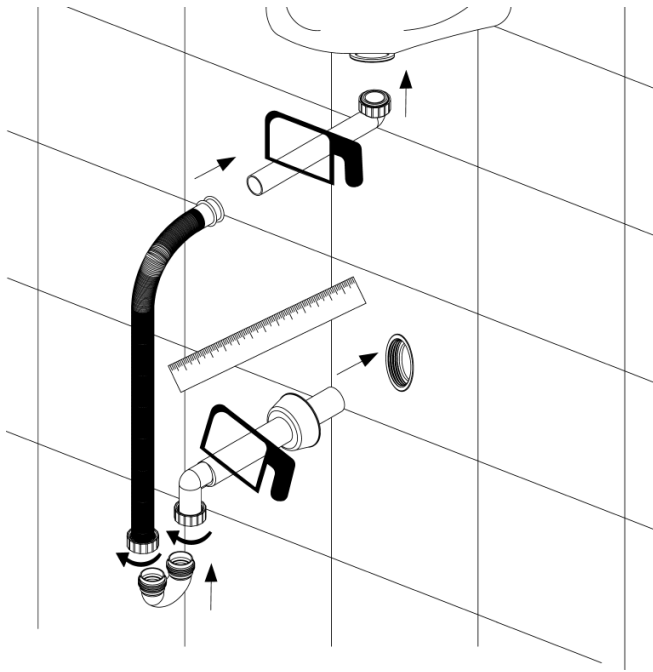

## Installation Guide

**BDP-TRP-120-WH**

BAGNODESIGN SPACE SAVER BOTTLE TRAP

A member of **SANIPEXGROUP**  
[www.sanipexgroup.com](http://www.sanipexgroup.com)

**Cleaning**

All surface should be cleaned using a clean damp cloth. No abrasive cleaning agents or materials should be used.