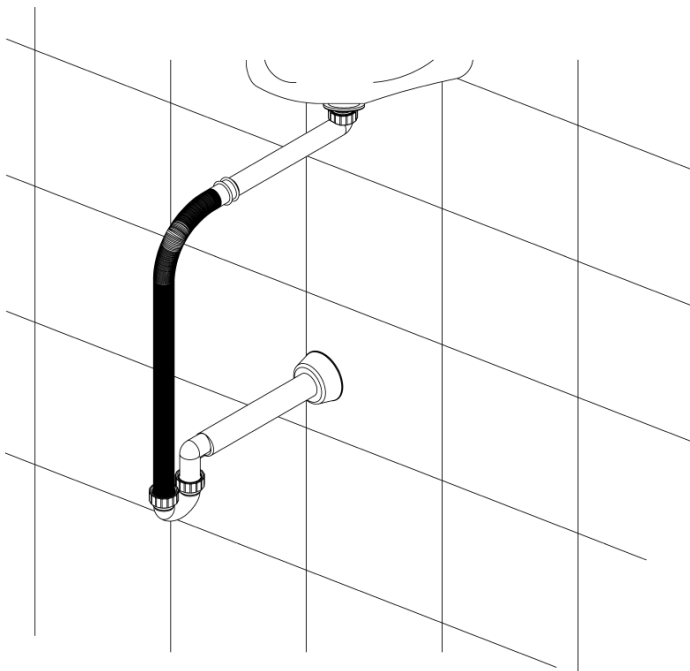

## Installation Guide

**BDP-TRP-120-WH**

BAGNODESIGN SPACE SAVER BOTTLE TRAP

A member of **SANIPEXGROUP**  
[www.sanipexgroup.com](http://www.sanipexgroup.com)

**Cleaning**

All surface should be cleaned using a clean damp cloth. No abrasive cleaning agents or materials should be used.