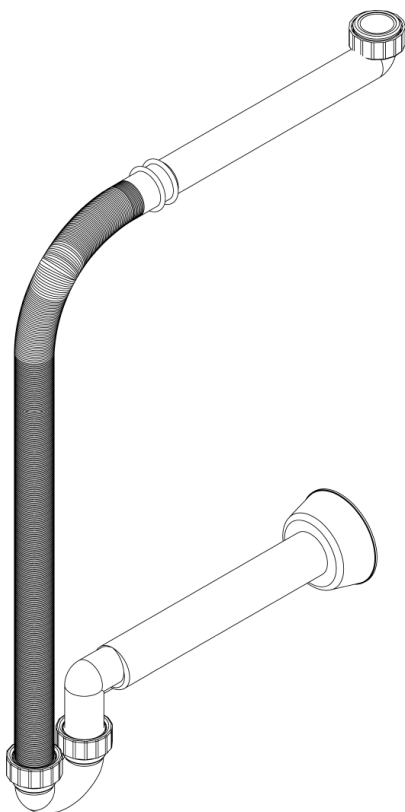

## Installation Guide

**BDP-TRP-120-WH**

BAGNODESIGN SPACE SAVER BOTTLE TRAP

A member of **SANIPEXGROUP**  
[www.sanipexgroup.com](http://www.sanipexgroup.com)

**Cleaning**

All surface should be cleaned using a clean damp cloth. No abrasive cleaning agents or materials should be used.