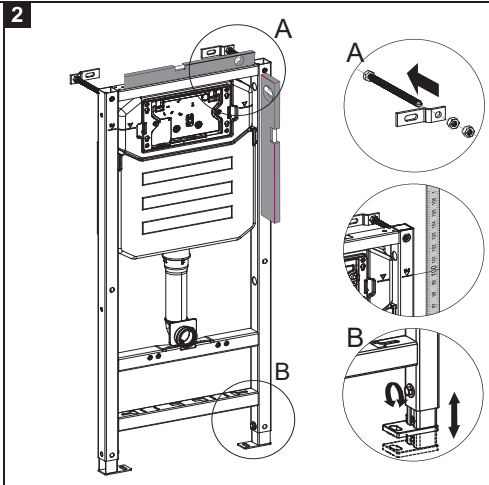

AQUAECO

WASHROOM AND PLUMBING SOLUTIONS

Installation Guide

AQE-K133-A02-ESG1

AQUAECO CONCEALED CISTERN WITH FLUSH PLATE FOR WALL HUNG WC

A member of SANIPEXGROUP

[mm]

14