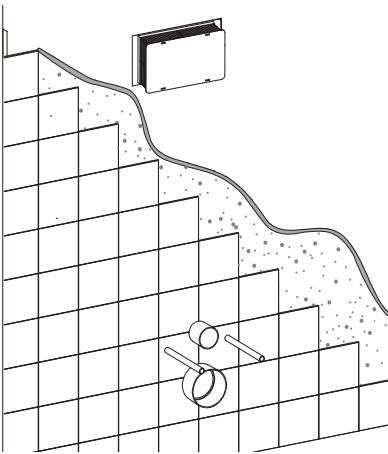

AQUAECO

WASHROOM AND PLUMBING SOLUTIONS

Installation Guide

AQE-K133-A02-ESG1

AQUAECO CONCEALED CISTERN WITH FLUSH PLATE FOR WALL HUNG WC

A member of SANIPEXGROUP

[mm]

14

15

16

17

18

19

20

21

22

23

24

25

Push Plate Installation

AQUAECO

Installation

AQUAECO

AQUAECO