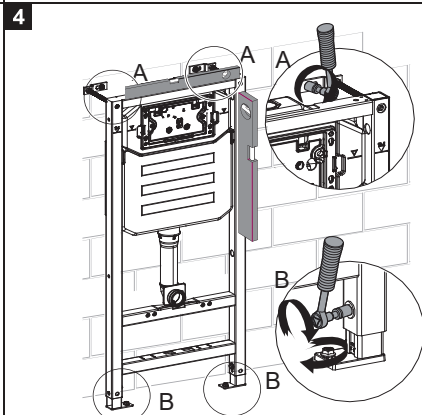

AQUAECO

WASHROOM AND PLUMBING SOLUTIONS

Installation Guide

AQE-K133-A02-ESG1

AQUAECO CONCEALED CISTERN WITH FLUSH PLATE FOR WALL HUNG WC

A member of SANIPEXGROUP

[mm]

14