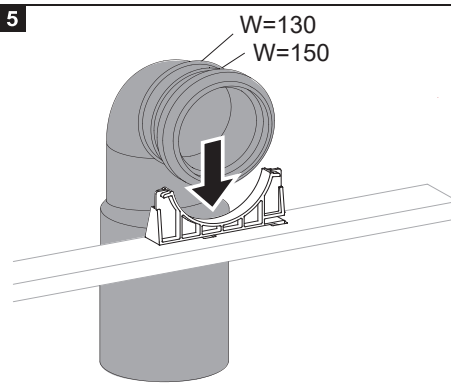

AQUAECO

WASHROOM AND PLUMBING SOLUTIONS

Installation Guide

AQE-K133-A02-ESG1

AQUAECO CONCEALED CISTERN WITH FLUSH PLATE FOR WALL HUNG WC

A member of SANIPEXGROUP

[mm]

14