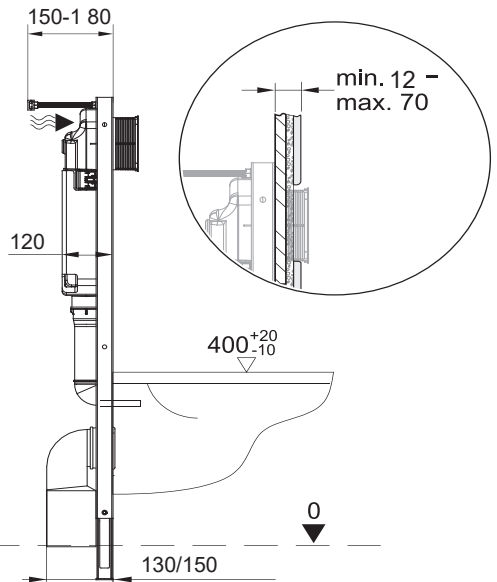

AQUAECO

WASHROOM AND PLUMBING SOLUTIONS

Installation Guide

AQE-K133-A02-ESG1

AQUAECO CONCEALED CISTERN WITH FLUSH PLATE FOR WALL HUNG WC

A member of SANIPEXGROUP

[mm]

14

15

16

17

18

19

20

21

22