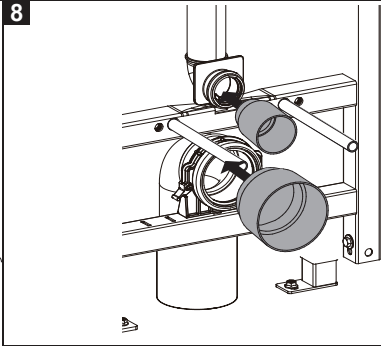

AQUAECO

WASHROOM AND PLUMBING SOLUTIONS

Installation Guide

AQE-K133-A02-ESG1

AQUAECO CONCEALED CISTERN WITH FLUSH PLATE FOR WALL HUNG WC

A member of SANIPEXGROUP

[mm]

14