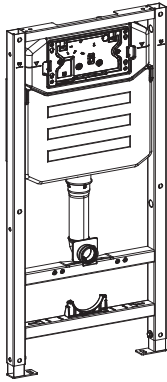

AQUAECO

WASHROOM AND PLUMBING SOLUTIONS

Installation Guide

AQE-K133-A02-ESG1

AQUAECO CONCEALED CISTERN WITH FLUSH PLATE FOR WALL HUNG WC

A member of SANIPEXGROUP

[mm]

14

23

24

25

Push Plate Installation

AQUAECO

Installation

AQUAECO

AQUAECO