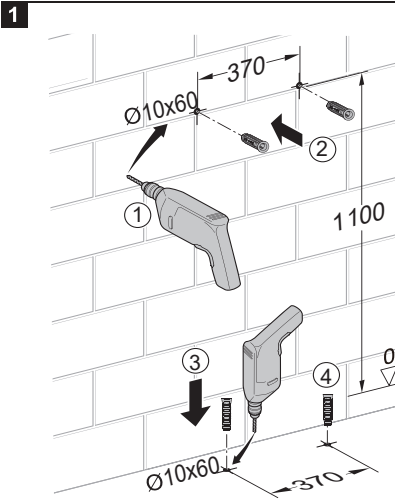

AQUAECO

WASHROOM AND PLUMBING SOLUTIONS

Installation Guide

AQE-K133-A02-ESG1

AQUAECO CONCEALED CISTERN WITH FLUSH PLATE FOR WALL HUNG WC

A member of SANIPEXGROUP

[mm]

14