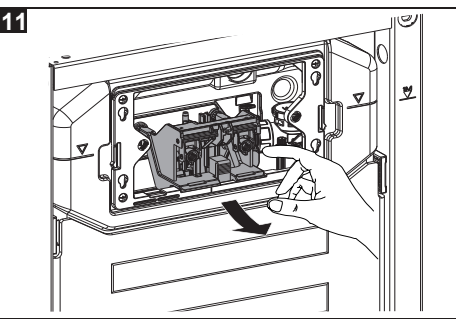

AQUAECO

WASHROOM AND PLUMBING SOLUTIONS

Installation Guide

AQE-K133-A02-ESG1

AQUAECO CONCEALED CISTERN WITH FLUSH PLATE FOR WALL HUNG WC

A member of SANIPEXGROUP

[mm]

14