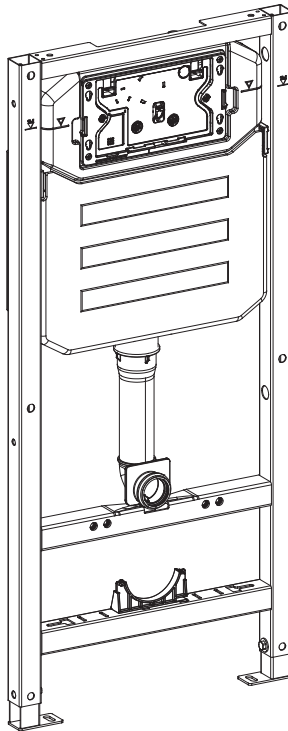

AQUAECO

WASHROOM AND PLUMBING SOLUTIONS

Installation Guide

AQE-K133-A02-ESG1

AQUAECO CONCEALED CISTERN WITH FLUSH PLATE FOR WALL HUNG WC

A member of SANIPEXGROUP

[mm]

14

23

24

25

Push Plate Installation

AQUAECO

Installation

AQUAECO

AQUAECO