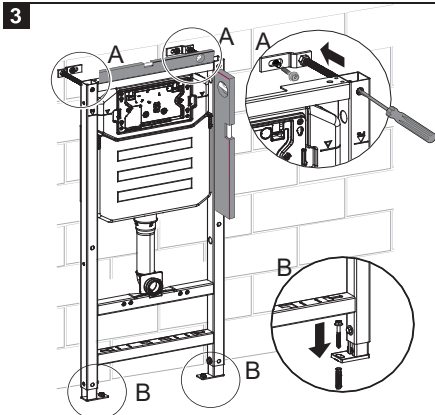

AQUAECO

WASHROOM AND PLUMBING SOLUTIONS

Installation Guide

AQE-K133-A02-ESG1

AQUAECO CONCEALED CISTERN WITH FLUSH PLATE FOR WALL HUNG WC

A member of SANIPEXGROUP

[mm]

14