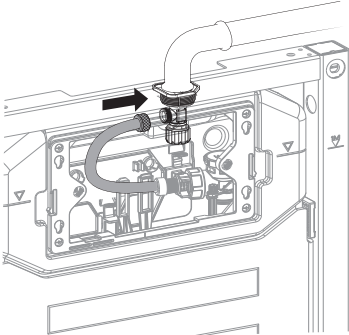

AQUAECO

WASHROOM AND PLUMBING SOLUTIONS

Installation Guide

AQE-K133-A02-ESG1

AQUAECO CONCEALED CISTERN WITH FLUSH PLATE FOR WALL HUNG WC

A member of SANIPEXGROUP

[mm]

14