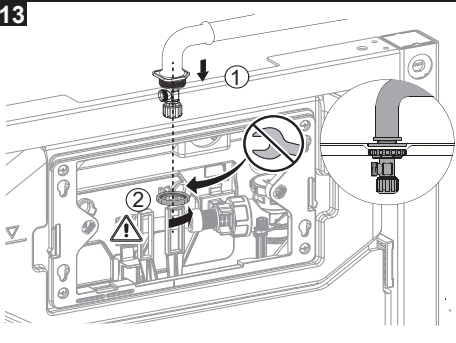

AQUAECO

WASHROOM AND PLUMBING SOLUTIONS

Installation Guide

AQE-K133-A02-ESG1

AQUAECO CONCEALED CISTERN WITH FLUSH PLATE FOR WALL HUNG WC

A member of SANIPEXGROUP

[mm]

14