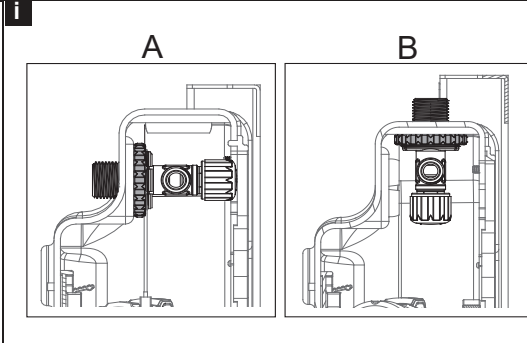

AQUAECO

WASHROOM AND PLUMBING SOLUTIONS

Installation Guide

AQE-K133-A02-ESG1

AQUAECO CONCEALED CISTERN WITH FLUSH PLATE FOR WALL HUNG WC

A member of SANIPEXGROUP

[mm]

14