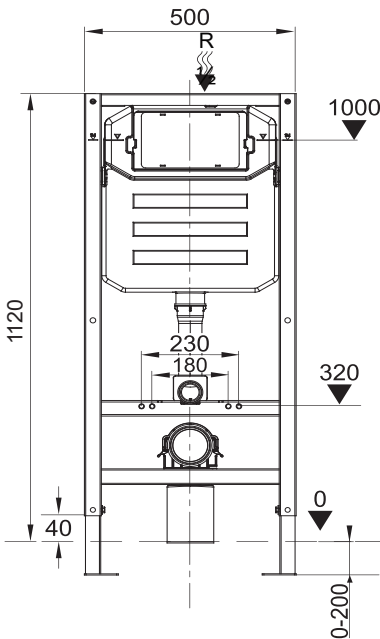

AQUAECO

WASHROOM AND PLUMBING SOLUTIONS

Installation Guide

AQE-K133-A02-ESG1

AQUAECO CONCEALED CISTERN WITH FLUSH PLATE FOR WALL HUNG WC

A member of SANIPEXGROUP

[mm]

14