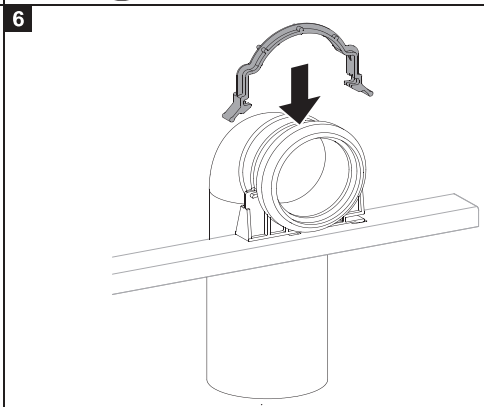

AQUAECO

WASHROOM AND PLUMBING SOLUTIONS

Installation Guide

AQE-K133-A02-ESG1

AQUAECO CONCEALED CISTERN WITH FLUSH PLATE FOR WALL HUNG WC

A member of SANIPEXGROUP

[mm]

14