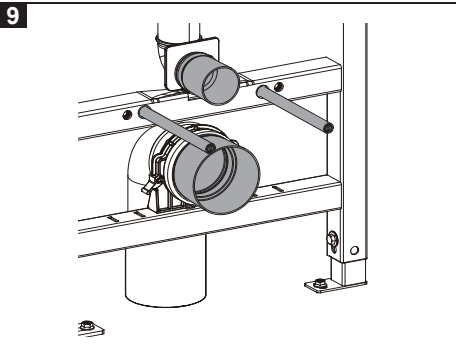

AQUAECO

WASHROOM AND PLUMBING SOLUTIONS

Installation Guide

AQE-K133-A02-ESG1

AQUAECO CONCEALED CISTERN WITH FLUSH PLATE FOR WALL HUNG WC

A member of SANIPEXGROUP

[mm]

14