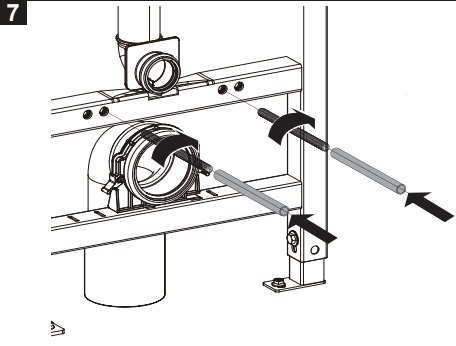

AQUAECO

WASHROOM AND PLUMBING SOLUTIONS

Installation Guide

AQE-K133-A02-ESG1

AQUAECO CONCEALED CISTERN WITH FLUSH PLATE FOR WALL HUNG WC

A member of SANIPEXGROUP

[mm]

14