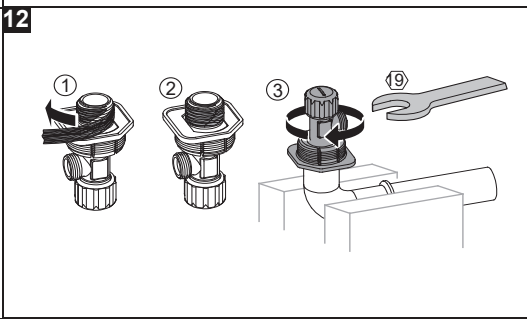

AQUAECO

WASHROOM AND PLUMBING SOLUTIONS

Installation Guide

AQE-K133-A02-ESG1

AQUAECO CONCEALED CISTERN WITH FLUSH PLATE FOR WALL HUNG WC

A member of SANIPEXGROUP

[mm]

14