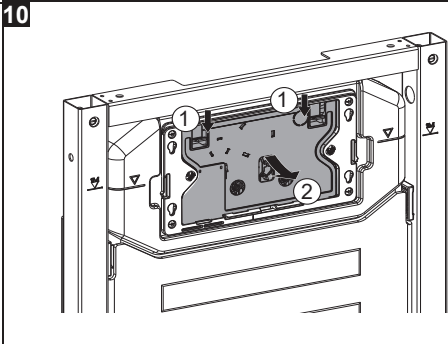

AQUAECO

WASHROOM AND PLUMBING SOLUTIONS

Installation Guide

AQE-K133-A02-ESG1

AQUAECO CONCEALED CISTERN WITH FLUSH PLATE FOR WALL HUNG WC

A member of SANIPEXGROUP

[mm]

14