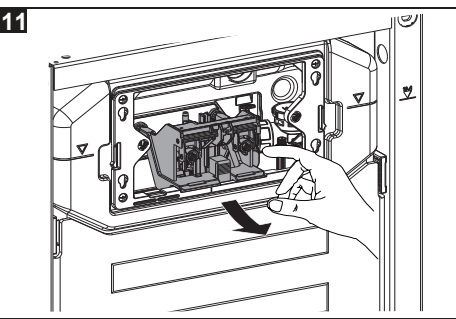

AQUAECO

WASHROOM AND PLUMBING SOLUTIONS

Installation Guide

AQE-K133-A02-ESG2

AQUAECO CONCEALED CISTERN FOR WALL HUNG WC

A member of SANIPEXGROUP

[mm]

14