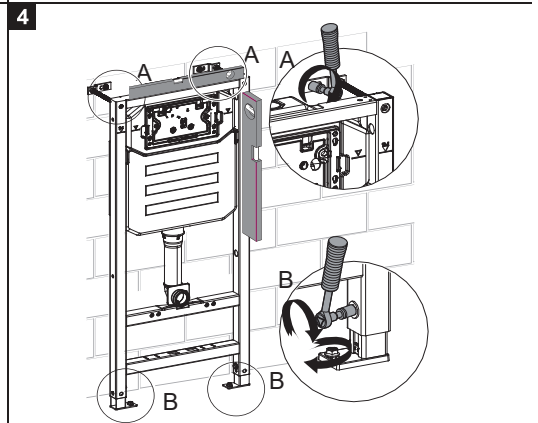

AQUAECO

WASHROOM AND PLUMBING SOLUTIONS

Installation Guide

AQE-K133-A02-ESG2

AQUAECO CONCEALED CISTERN FOR WALL HUNG WC

A member of SANIPEXGROUP

[mm]

14