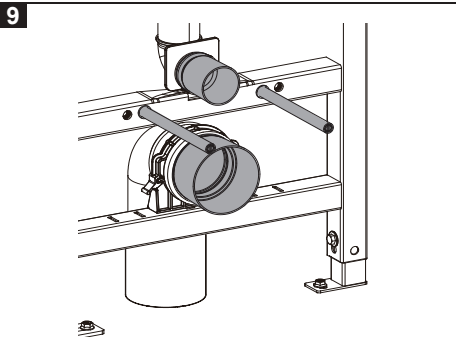

AQUAECO

WASHROOM AND PLUMBING SOLUTIONS

Installation Guide

AQE-K133-A02-ESG2

AQUAECO CONCEALED CISTERN FOR WALL HUNG WC

A member of SANIPEXGROUP

[mm]

14