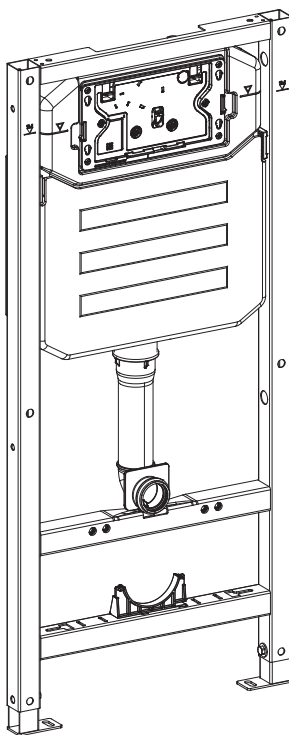

AQUAECO

WASHROOM AND PLUMBING SOLUTIONS

Installation Guide

AQE-K133-A02-ESG2

AQUAECO CONCEALED CISTERN FOR WALL HUNG WC

A member of SANIPEXGROUP

[mm]

14