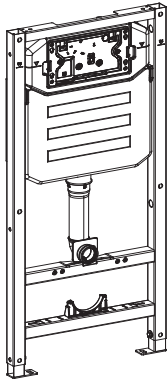

AQUAECO

WASHROOM AND PLUMBING SOLUTIONS

Installation Guide

AQE-K133-A02-ESG2

AQUAECO CONCEALED CISTERN FOR WALL HUNG WC

A member of SANIPEXGROUP

[mm]

14