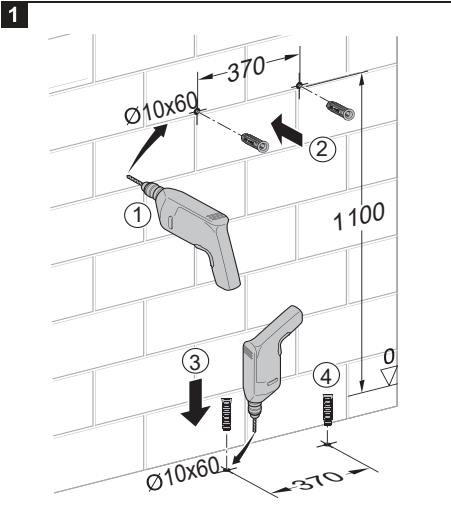

AQUAECO

WASHROOM AND PLUMBING SOLUTIONS

Installation Guide

AQE-K133-A02-ESG2

AQUAECO CONCEALED CISTERN FOR WALL HUNG WC

A member of SANIPEXGROUP

[mm]

14