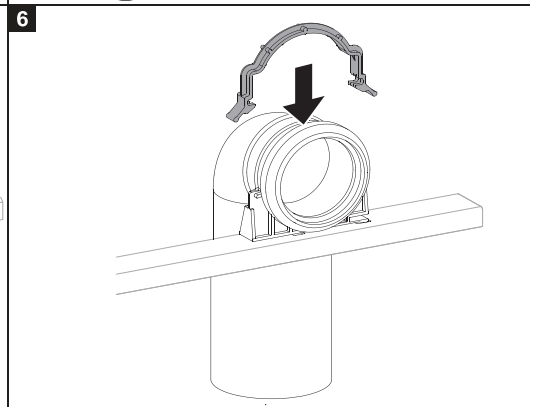

AQUAECO

WASHROOM AND PLUMBING SOLUTIONS

Installation Guide

AQE-K133-A02-ESG2

AQUAECO CONCEALED CISTERN FOR WALL HUNG WC

A member of SANIPEXGROUP

[mm]

14