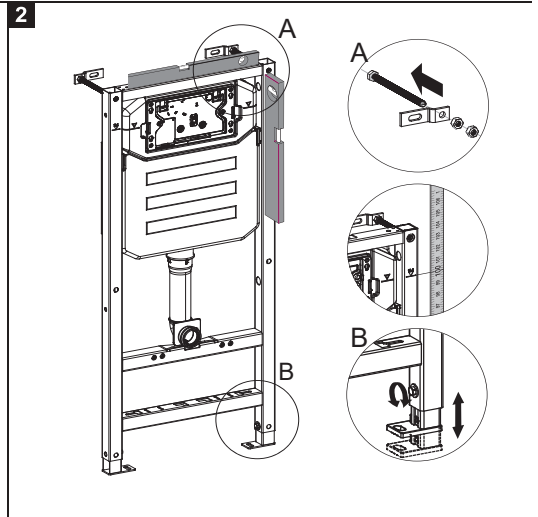

AQUAECO

WASHROOM AND PLUMBING SOLUTIONS

Installation Guide

AQE-K133-A02-ESG2

AQUAECO CONCEALED CISTERN FOR WALL HUNG WC

A member of SANIPEXGROUP

[mm]

14