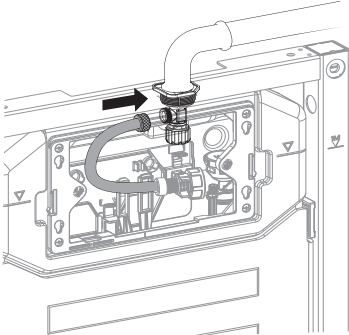

AQUAECO

WASHROOM AND PLUMBING SOLUTIONS

Installation Guide

AQE-K133-A02-ESG2

AQUAECO CONCEALED CISTERN FOR WALL HUNG WC

A member of SANIPEXGROUP

[mm]

14