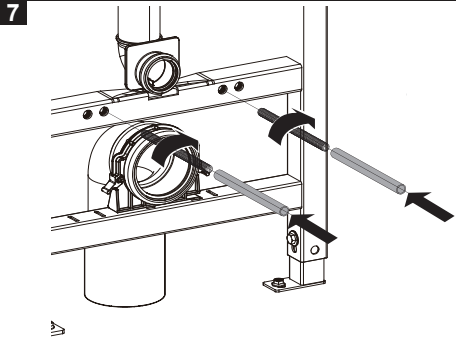

AQUAECO

WASHROOM AND PLUMBING SOLUTIONS

Installation Guide

AQE-K133-A02-ESG2

AQUAECO CONCEALED CISTERN FOR WALL HUNG WC

A member of SANIPEXGROUP

[mm]

14