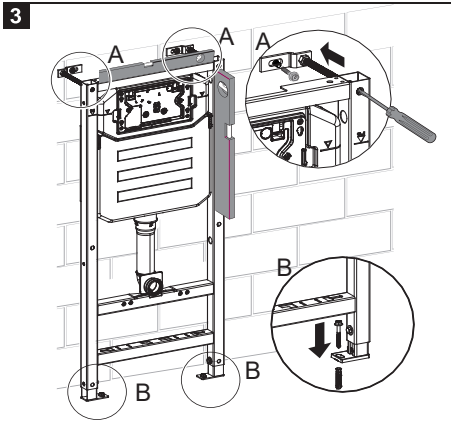

AQUAECO

WASHROOM AND PLUMBING SOLUTIONS

Installation Guide

AQE-K133-A02-ESG2

AQUAECO CONCEALED CISTERN FOR WALL HUNG WC

A member of SANIPEXGROUP

[mm]

14