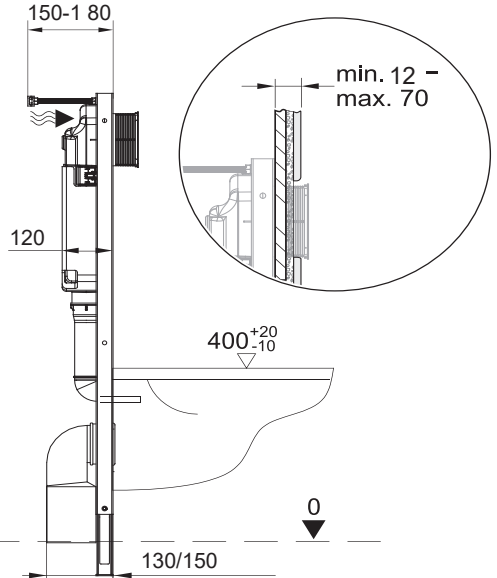

AQUAECO

WASHROOM AND PLUMBING SOLUTIONS

Installation Guide

AQE-K133-A02-ESG2

AQUAECO CONCEALED CISTERN FOR WALL HUNG WC

A member of SANIPEXGROUP

[mm]

14

15

16

17

18

19

20

21

22

23

24

25