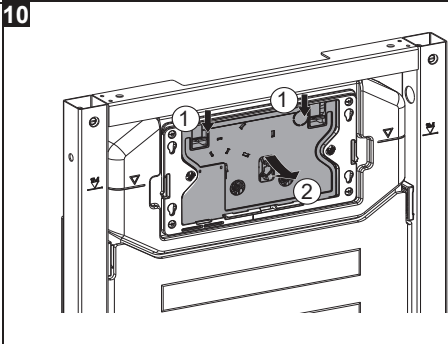

AQUAECO

WASHROOM AND PLUMBING SOLUTIONS

Installation Guide

AQE-K133-A02-ESG2

AQUAECO CONCEALED CISTERN FOR WALL HUNG WC

A member of SANIPEXGROUP

[mm]

14