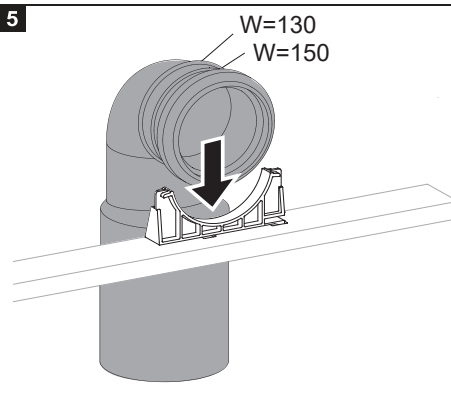

AQUAECO

WASHROOM AND PLUMBING SOLUTIONS

Installation Guide

AQE-K133-A02-ESG2

AQUAECO CONCEALED CISTERN FOR WALL HUNG WC

A member of SANIPEXGROUP

[mm]

14