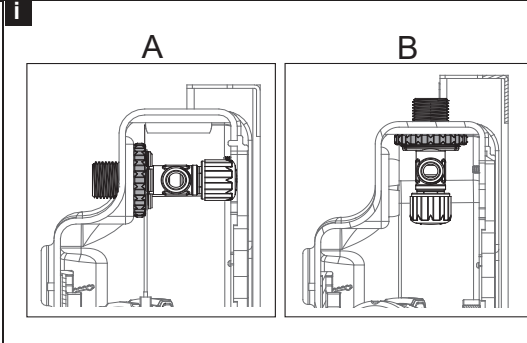

AQUAECO

WASHROOM AND PLUMBING SOLUTIONS

Installation Guide

AQE-K133-A02-ESG2

AQUAECO CONCEALED CISTERN FOR WALL HUNG WC

A member of SANIPEXGROUP

[mm]

14