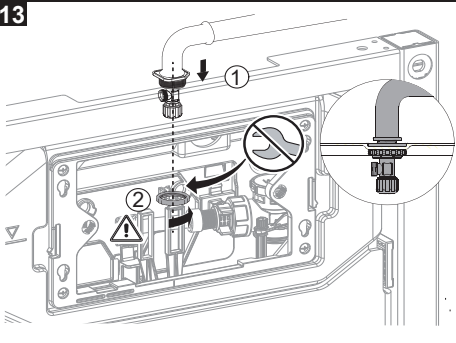

AQUAECO

WASHROOM AND PLUMBING SOLUTIONS

Installation Guide

AQE-K133-A02-ESG2

AQUAECO CONCEALED CISTERN FOR WALL HUNG WC

A member of SANIPEXGROUP

[mm]

14