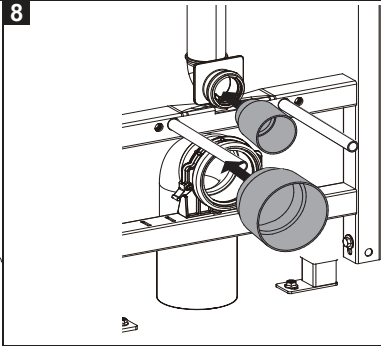

AQUAECO

WASHROOM AND PLUMBING SOLUTIONS

Installation Guide

AQE-K133-A02-ESG2

AQUAECO CONCEALED CISTERN FOR WALL HUNG WC

A member of SANIPEXGROUP

[mm]

14