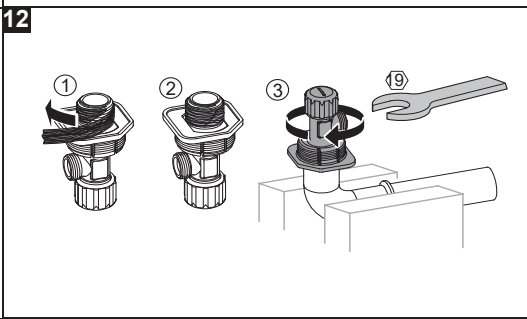

AQUAECO

WASHROOM AND PLUMBING SOLUTIONS

Installation Guide

AQE-K133-A02-ESG2

AQUAECO CONCEALED CISTERN FOR WALL HUNG WC

A member of SANIPEXGROUP

[mm]

14