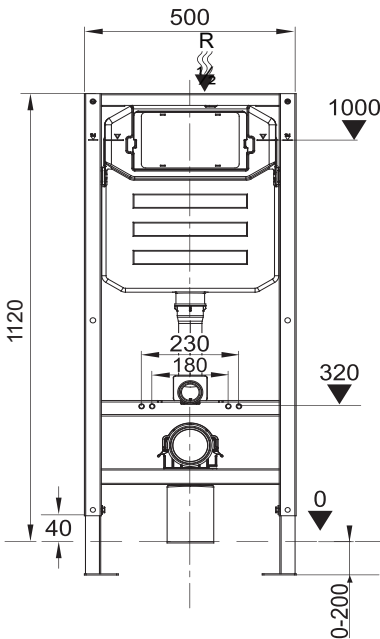

AQUAECO

WASHROOM AND PLUMBING SOLUTIONS

Installation Guide

AQE-K133-A02-ESG2

AQUAECO CONCEALED CISTERN FOR WALL HUNG WC

A member of SANIPEXGROUP

[mm]

14

15

16

17

18

19

20

21

22

23

24

25