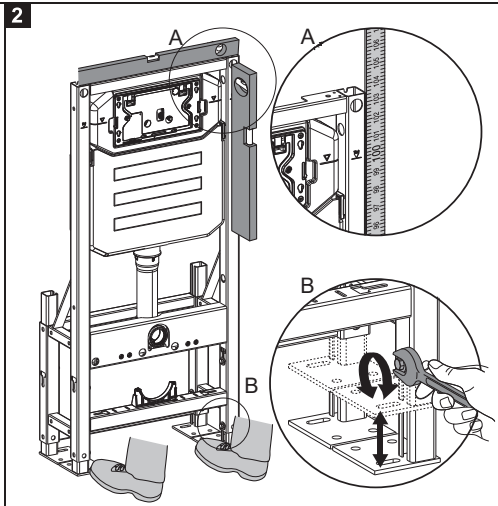

AQUAECO

WASHROOM AND PLUMBING SOLUTIONS

Installation Guide

AQP-K133-A03-ESG1

AQUAECO FREESTANDING CONCEALED CISTERN FOR WALL HUNG WC

A member of SANIPEXGROUP

[mm]

6