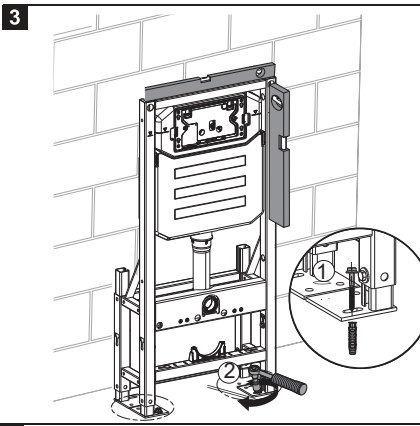

AQUAECO

WASHROOM AND PLUMBING SOLUTIONS

Installation Guide

AQP-K133-A03-ESG1

AQUAECO FREESTANDING CONCEALED CISTERN FOR WALL HUNG WC

A member of SANIPEXGROUP

[mm]

6