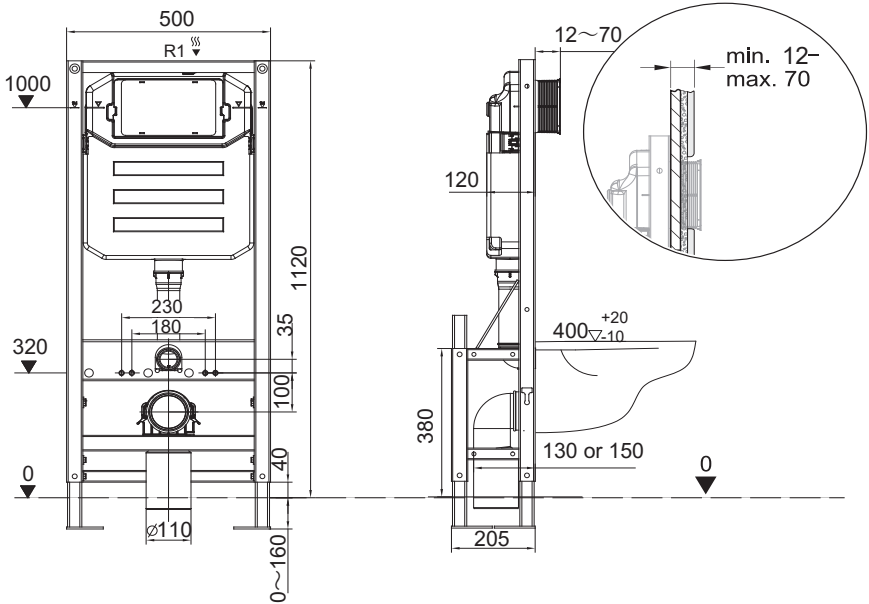

AQUAECO

WASHROOM AND PLUMBING SOLUTIONS

Installation Guide

AQP-K133-A03-ESG1

AQUAECO FREESTANDING CONCEALED CISTERN FOR WALL HUNG WC

A member of SANIPEXGROUP

[mm]

6