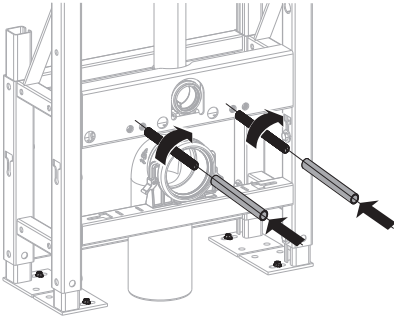

AQUAECO

WASHROOM AND PLUMBING SOLUTIONS

Installation Guide

AQP-K133-A03-ESG1

AQUAECO FREESTANDING CONCEALED CISTERN FOR WALL HUNG WC

A member of SANIPEXGROUP

[mm]

6