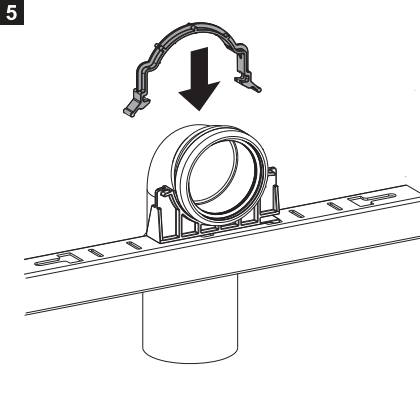

AQUAECO

WASHROOM AND PLUMBING SOLUTIONS

Installation Guide

AQP-K133-A03-ESG1

AQUAECO FREESTANDING CONCEALED CISTERN FOR WALL HUNG WC

A member of SANIPEXGROUP

[mm]

6