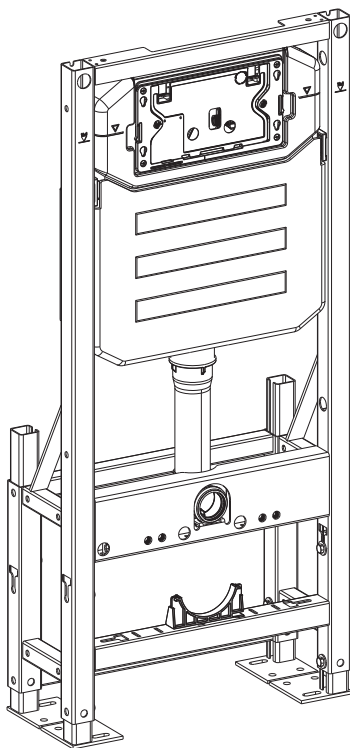

AQUAECO

WASHROOM AND PLUMBING SOLUTIONS

Installation Guide

AQP-K133-A03-ESG1

AQUAECO FREESTANDING CONCEALED CISTERN FOR WALL HUNG WC

A member of SANIPEXGROUP

[mm]

6