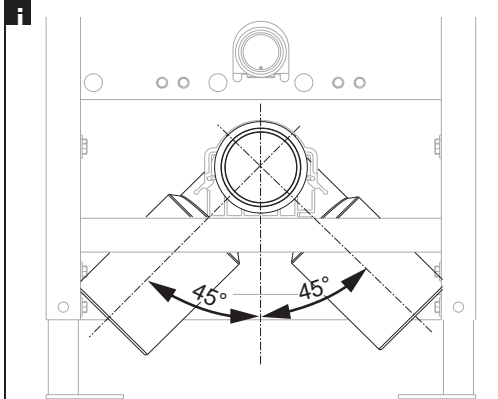

AQUAECO

WASHROOM AND PLUMBING SOLUTIONS

Installation Guide

AQP-K133-A03-ESG1

AQUAECO FREESTANDING CONCEALED CISTERN FOR WALL HUNG WC

A member of SANIPEXGROUP

[mm]

6