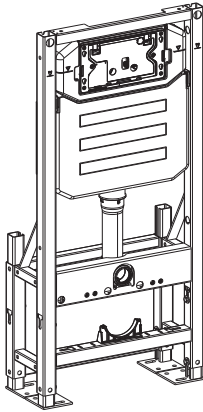

AQUAECO

WASHROOM AND PLUMBING SOLUTIONS

Installation Guide

AQP-K133-A03-ESG1

AQUAECO FREESTANDING CONCEALED CISTERN FOR WALL HUNG WC

A member of SANIPEXGROUP

[mm]

6