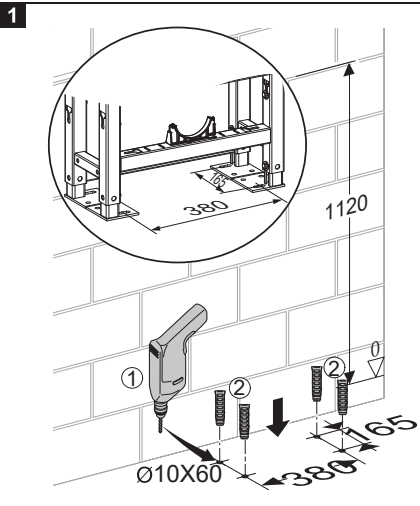

AQUAECO

WASHROOM AND PLUMBING SOLUTIONS

Installation Guide

AQP-K133-A03-ESG1

AQUAECO FREESTANDING CONCEALED CISTERN FOR WALL HUNG WC

A member of SANIPEXGROUP

[mm]

6