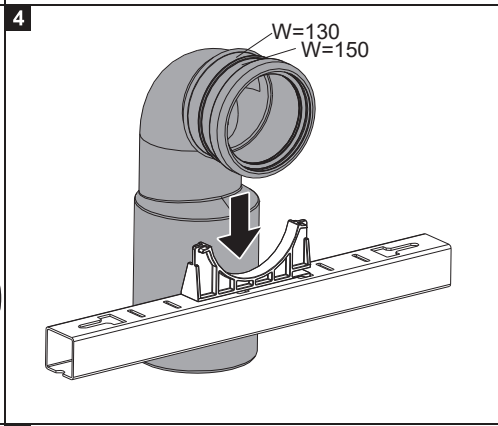

AQUAECO

WASHROOM AND PLUMBING SOLUTIONS

Installation Guide

AQP-K133-A03-ESG1

AQUAECO FREESTANDING CONCEALED CISTERN FOR WALL HUNG WC

A member of SANIPEXGROUP

[mm]

6