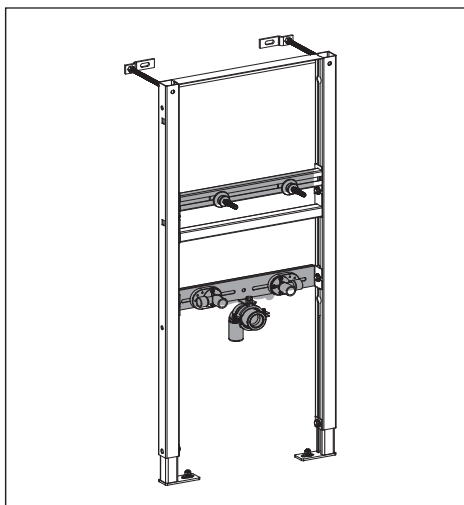

AQUAECO

WASHROOM AND PLUMBING SOLUTIONS

Installation Guide

AQP-K901-L4-ESG1

UNIVERSAL WALL HUNG WASH BASIN FRAME

A member of SANIPEXGROUP

Installation

Installation