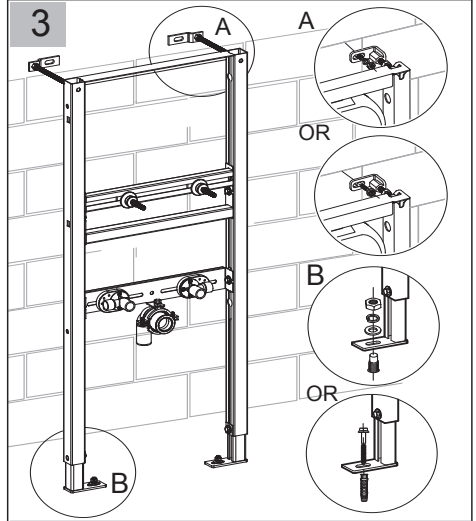

AQUAECO

WASHROOM AND PLUMBING SOLUTIONS

Installation Guide

AQP-K901-L4-ESG1

UNIVERSAL WALL HUNG WASH BASIN FRAME

A member of SANIPEXGROUP

Installation

Installation

Installation

Installation