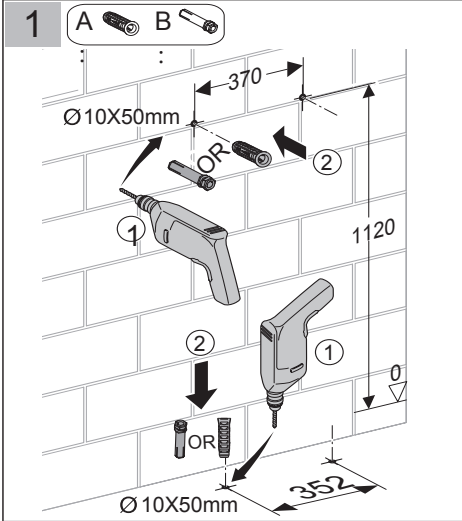

AQUAECO

WASHROOM AND PLUMBING SOLUTIONS

Installation Guide

AQP-K901-L4-ESG1

UNIVERSAL WALL HUNG WASH BASIN FRAME

A member of SANIPEXGROUP

Installation

Installation

Installation

Installation