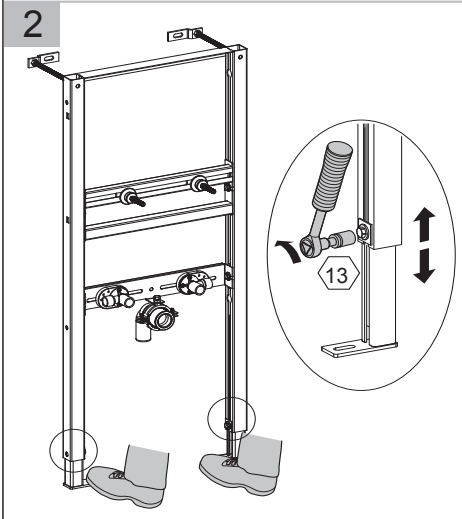

AQUAECO

WASHROOM AND PLUMBING SOLUTIONS

Installation Guide

AQP-K901-L4-ESG1

UNIVERSAL WALL HUNG WASH BASIN FRAME

A member of SANIPEXGROUP

Installation

Installation

Installation

Installation