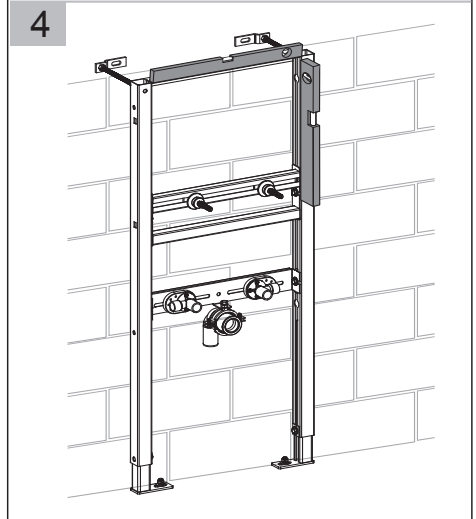

AQUAECO

WASHROOM AND PLUMBING SOLUTIONS

Installation Guide

AQP-K901-L4-ESG1

UNIVERSAL WALL HUNG WASH BASIN FRAME

A member of SANIPEXGROUP

Installation

Installation

Installation

Installation