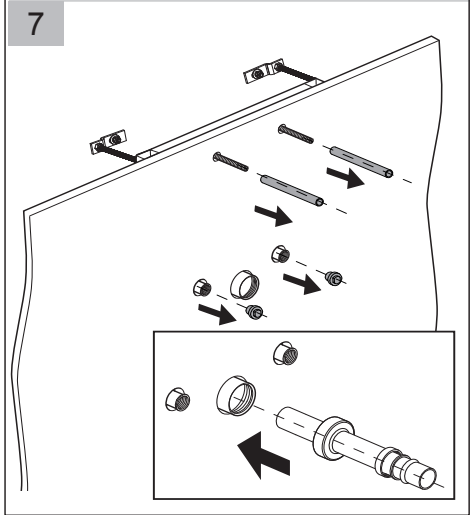

AQUAECO

WASHROOM AND PLUMBING SOLUTIONS

Installation Guide

AQP-K901-L4-ESG1

UNIVERSAL WALL HUNG WASH BASIN FRAME

A member of SANIPEXGROUP

Installation

Installation

Installation

Installation