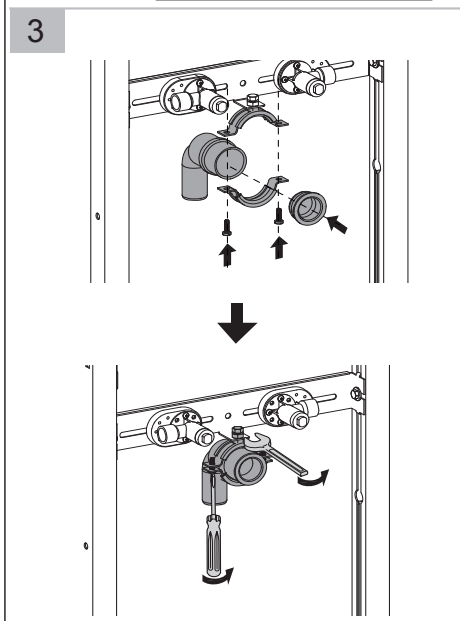

AQUAECO

WASHROOM AND PLUMBING SOLUTIONS

Installation Guide

AQP-K901-L4-ESG1

UNIVERSAL WALL HUNG WASH BASIN FRAME

A member of SANIPEXGROUP

Installation

Installation

Installation

Installation