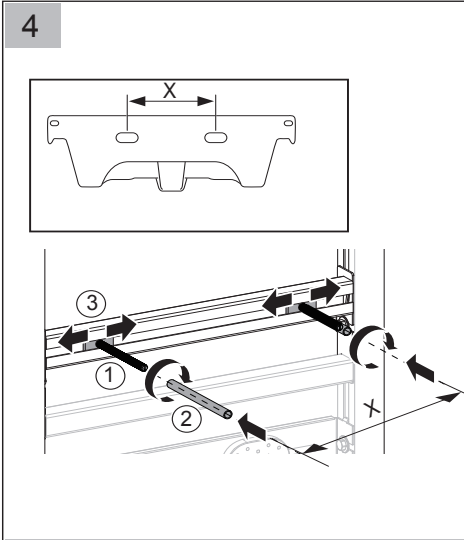

Installation