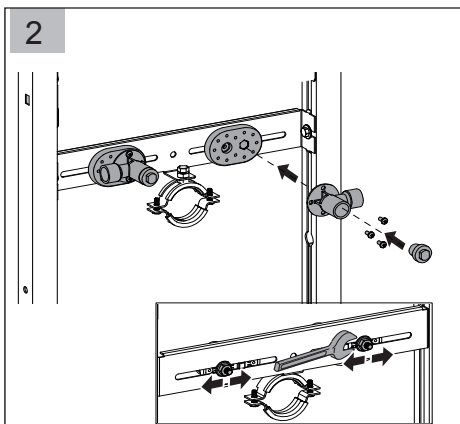

AQUAECO

WASHROOM AND PLUMBING SOLUTIONS

Installation Guide

AQP-K901-L4-ESG1

UNIVERSAL WALL HUNG WASH BASIN FRAME

A member of SANIPEXGROUP

Installation

Installation

Installation

Installation