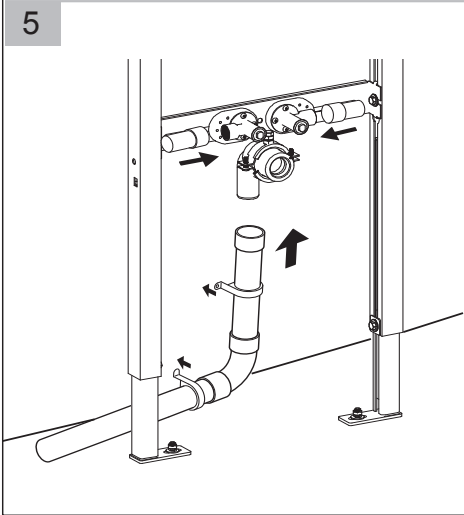

AQUAECO

WASHROOM AND PLUMBING SOLUTIONS

Installation Guide

AQP-K901-L4-ESG1

UNIVERSAL WALL HUNG WASH BASIN FRAME

A member of SANIPEXGROUP

Installation

Installation

Installation

Installation