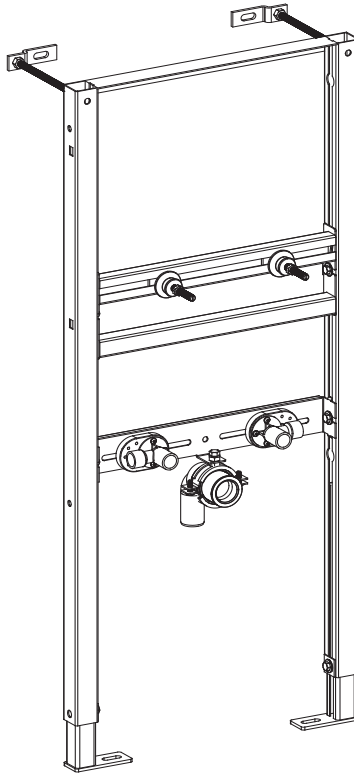

AQUAECO

WASHROOM AND PLUMBING SOLUTIONS

Installation Guide

AQP-K901-L4-ESG1

UNIVERSAL WALL HUNG WASH BASIN FRAME

A member of SANIPEXGROUP

Installation

Installation