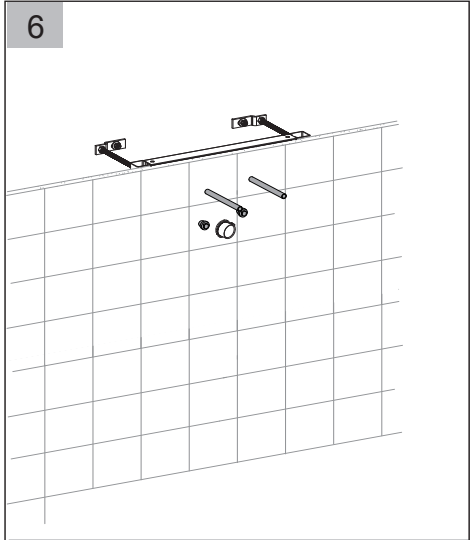

AQUAECO

WASHROOM AND PLUMBING SOLUTIONS

Installation Guide

AQP-K901-L4-ESG1

UNIVERSAL WALL HUNG WASH BASIN FRAME

A member of SANIPEXGROUP

Installation

Installation

Installation

Installation