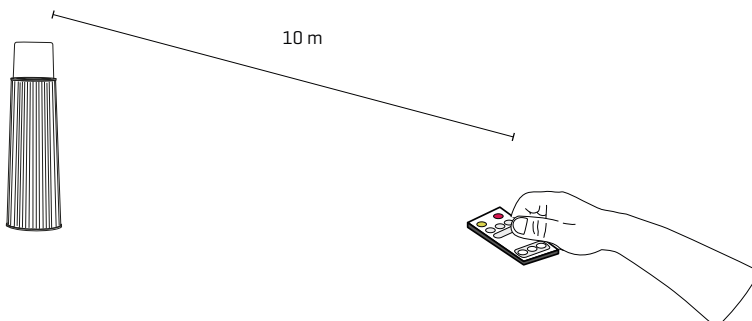

2

You can also use the remote control that allows the same functions and control for 15, 30 or 60 minutes in addition.

También puede utilizar el mando a distancia que permite las mismas funciones además del control de tiempo para 15, 30 ó 60 minutos.