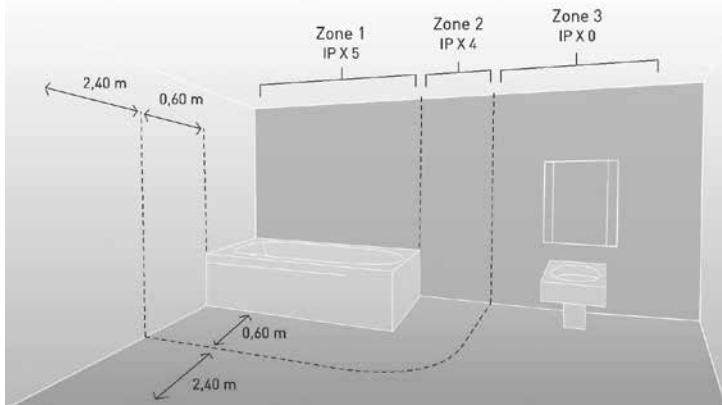

CLEANING

In general, the mains plug must be disconnected, or the mains switch on the wall bracket must be set to "OFF". Wipe the appliance with a damp cloth. Clean the air intake grid regularly.

DISPOSAL

At the end of its life, this product must be taken to a collection point for the recycling of electrical and electronic equipment.

SAFETY DISTANCES

Electrical connections must be 60 cm away from showers and bathtubs and at least 120 cm away from shower heads.