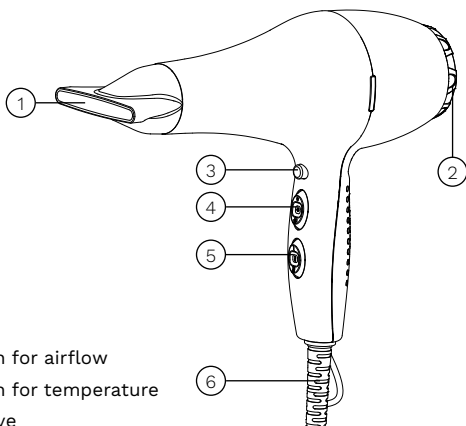

AR

ZH

Read all instructions before use.

DESCRIPTION

1. Styling nozzle
2. End cover
3. Cold air button
4. Variable speed switch for airflow
5. Variable speed switch for temperature
6. Bend protection sleeve

HOW TO USE YOUR HAIR DRYER

1. Cold Air Function: Press and hold button (3) for a stream of cold air.
2. Adjusting the desired airflow (4):
 - Position 1: Off
 - Position 2: Half power for gentle drying
 - Position 3: Full power for fast drying
3. Adjusting the desired temperature (5):
 - Position 1: Low temperature for very gentle drying
 - Position 2: Medium temperature for gentle drying and styling
 - Position 3: High temperature for fast drying and intensive styling
4. If your hair dryer malfunctions or stops operating, turn it off immediately and let it cool down.
5. Always unplug the device after use.

At the end of its life, this product must be taken to a collection point for the recycling of electrical and electronic equipment.

SAFETY DISTANCES

Electrical connections must be 60 cm away from showers and bathtubs and at least 120 cm away from shower heads.