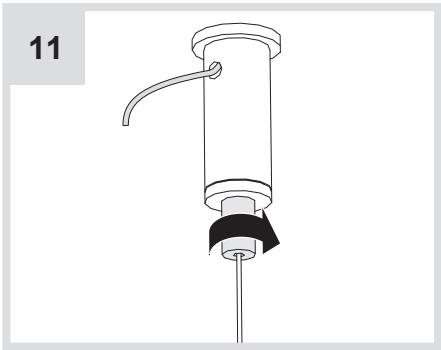

Alphabet of Light Circular 90

design
BIG

i

1

2

3

12b

12c