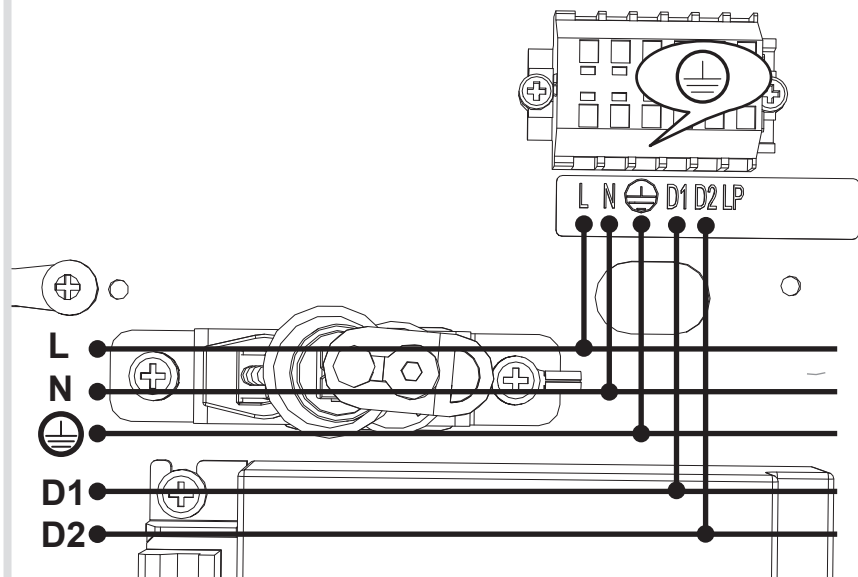

Alphabet of Light Circular 90

design
BIG

i

1

2

3

12b

12c