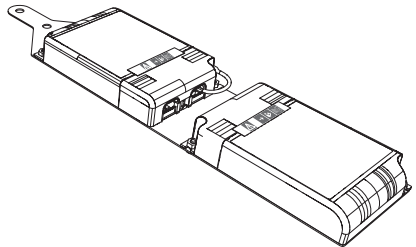

DV1034APP

DV1035

DV1035APP

DV1036

DV1036APP

i

DV1034

DV1035

DV1034APP

DV1035APP

DV1036

DV1036APP

i

Lamp Code	Description	Driver Code NO BLL	Driver Code BLL
1425000A	ALPHABET LINEAR 120 SEMI-RECESSED	DV1035	DV1035APP
1426000A	ALPHABET LINEAR 180 SEMI-RECESSED		
1428000A	ALPHABET LINEAR 240 SEMI-RECESSED	DV1034	DV1034APP
1427000A	ALPHABET CIRCULAR 90 SEMI-RECESSED		
1429000A	ALPHABET CIRCULAR 155 SEMI-RECESSED	DV1036	DV1036APP
1428008A	ALPHABET LINEAR 240 SEMI-RECESSED UL		DV1038APP