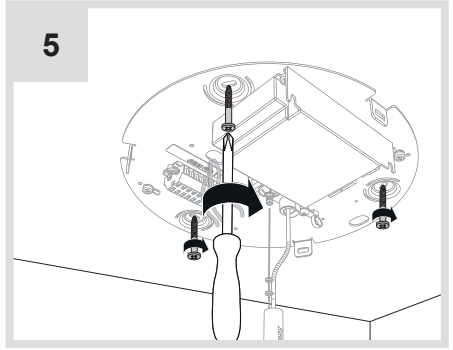

Alphabet of Light Circular 90

design
BIG

i

1

2

3

12b

12c