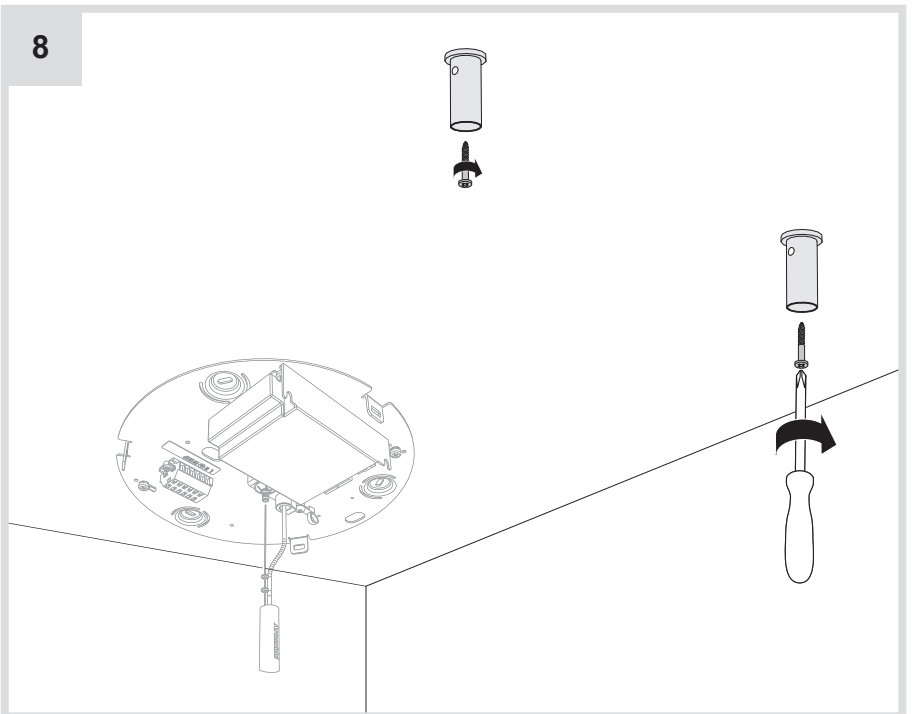

Alphabet of Light Circular 90

design
BIG

i

1

2

3

12b

12c