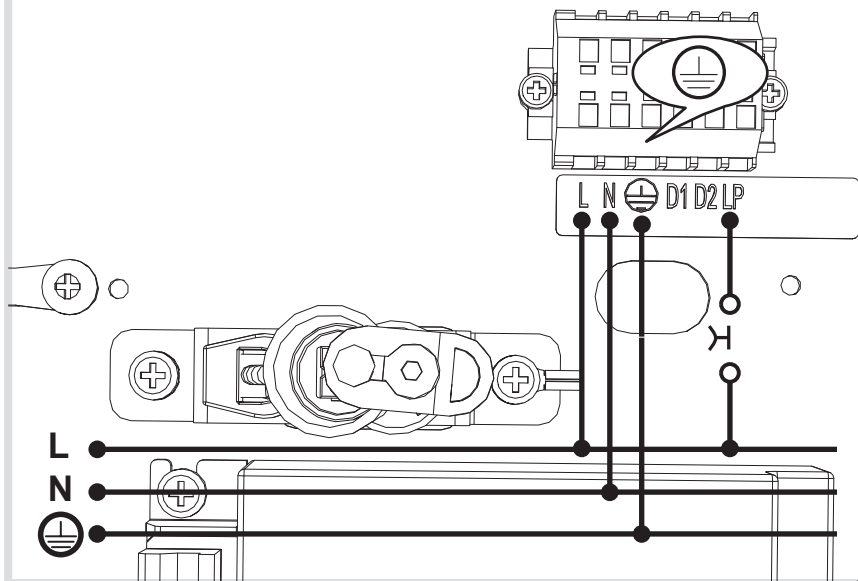

Alphabet of Light Circular 90

design
BIG

i

1

2

3

12b

12c