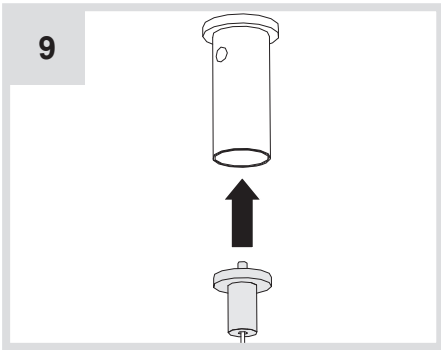

Alphabet of Light Circular 90

design
BIG

i

1

2

3

12b

12c