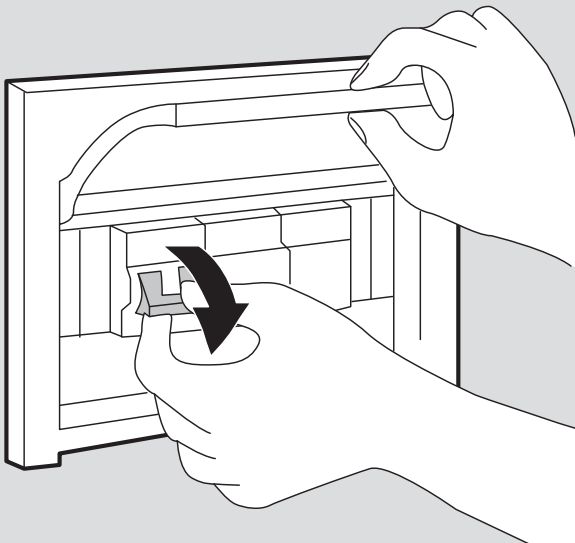

DV1034APP

DV1035APP

DV1036

DV1036APP

i

Lamp Code	Description	Driver Code NO BLL	Driver Code BLL
1425000A	ALPHABET LINEAR 120 SEMI-RECESSED	DV1035	DV1035APP
1426000A	ALPHABET LINEAR 180 SEMI-RECESSED		
1428000A	ALPHABET LINEAR 240 SEMI-RECESSED	DV1034	DV1034APP
1427000A	ALPHABET CIRCULAR 90 SEMI-RECESSED		
1429000A	ALPHABET CIRCULAR 155 SEMI-RECESSED	DV1036	DV1036APP
1428008A	ALPHABET LINEAR 240 SEMI-RECESSED UL		DV1038APP