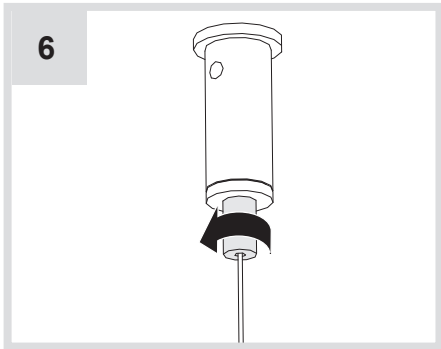

Alphabet of Light Circular 90

design
BIG

i

1

2

3

12b

12c