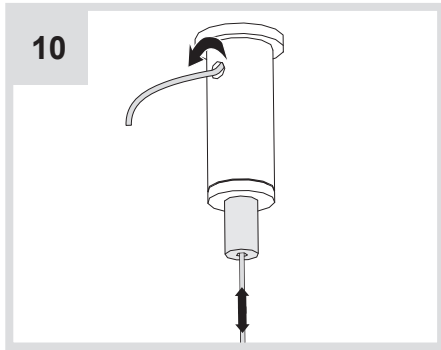

Alphabet of Light Circular 90

design
BIG

i

1

2

3

12b

12c