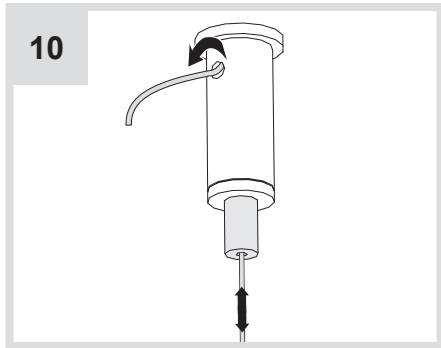

Artemide®

Alphabet of Light Circular 155

design
BIG

i

1

2

3

12b