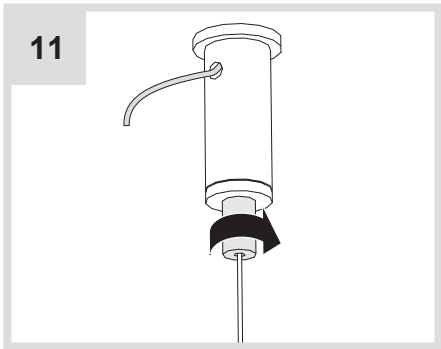

Artemide®

Alphabet of Light Circular 155

design
BIG

i

1

2

3

12b