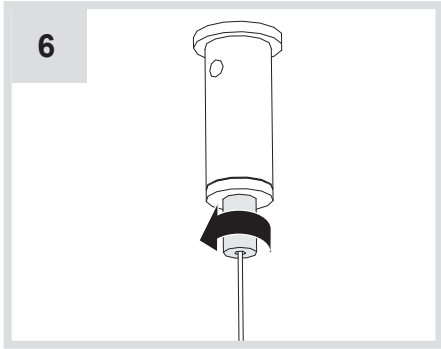

Artemide®

Alphabet of Light Circular 155

design
BIG

i

1

2

3

12b