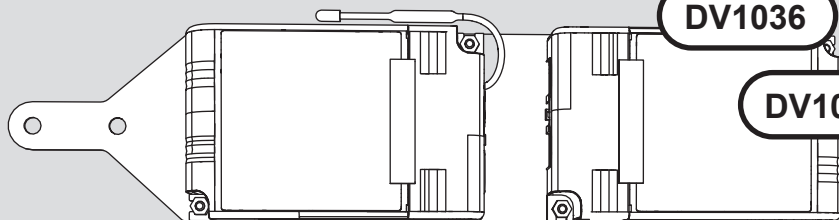

DV1036

DV1036APP