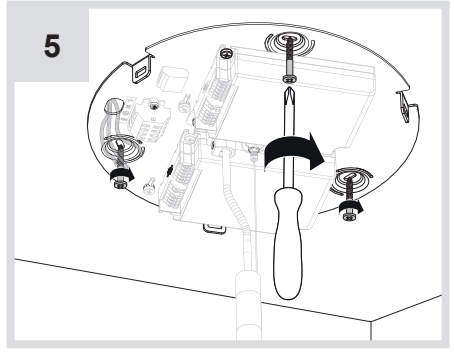

Artemide®

Alphabet of Light Circular 155

design
BIG

i

1

2

3

12b