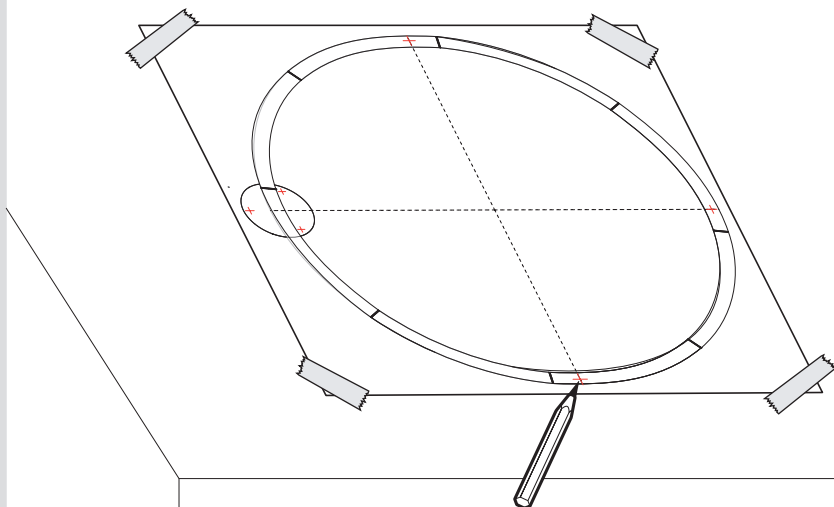

Artemide®

Alphabet of Light Circular 155

design
BIG

i

1

2

3

12b