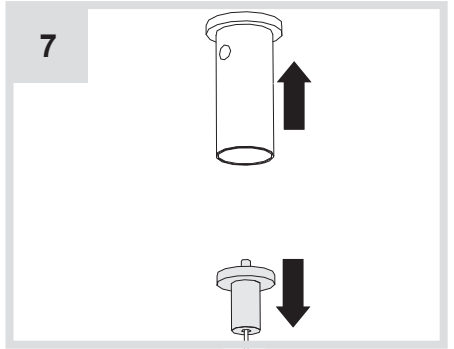

Artemide®

Alphabet of Light Circular 155

design
BIG

i

1

2

3

12b