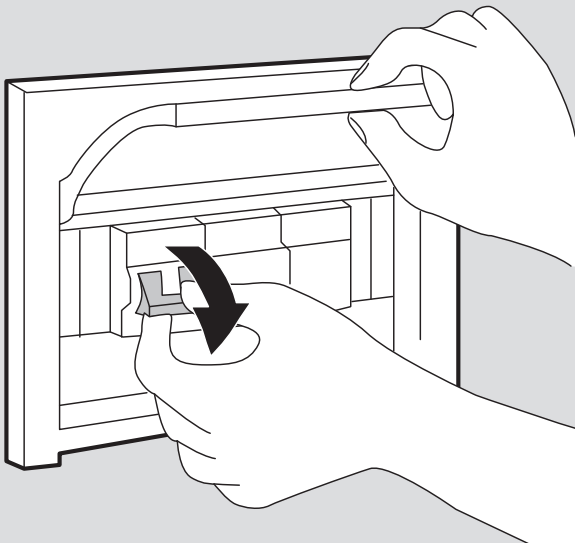

DV1035

DV1034APP

DV1035APP

DV1036

DV1036APP

i

Lamp Code	Description	Driver Code NO BLL	Driver Code BLL
1425000A	ALPHABET LINEAR 120 SEMI-RECESSED	DV1035	DV1035APP
1426000A	ALPHABET LINEAR 180 SEMI-RECESSED		
1428000A	ALPHABET LINEAR 240 SEMI-RECESSED	DV1034	DV1034APP
1427000A	ALPHABET CIRCULAR 90 SEMI-RECESSED		
1429000A	ALPHABET CIRCULAR 155 SEMI-RECESSED	DV1036	DV1036APP
1428008A	ALPHABET LINEAR 240 SEMI-RECESSED UL		DV1038APP