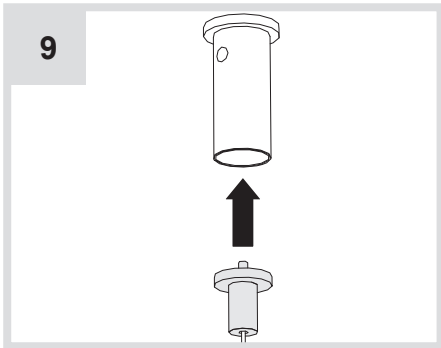

Artemide®

Alphabet of Light Circular 155

design
BIG

i

1

2

3

12b