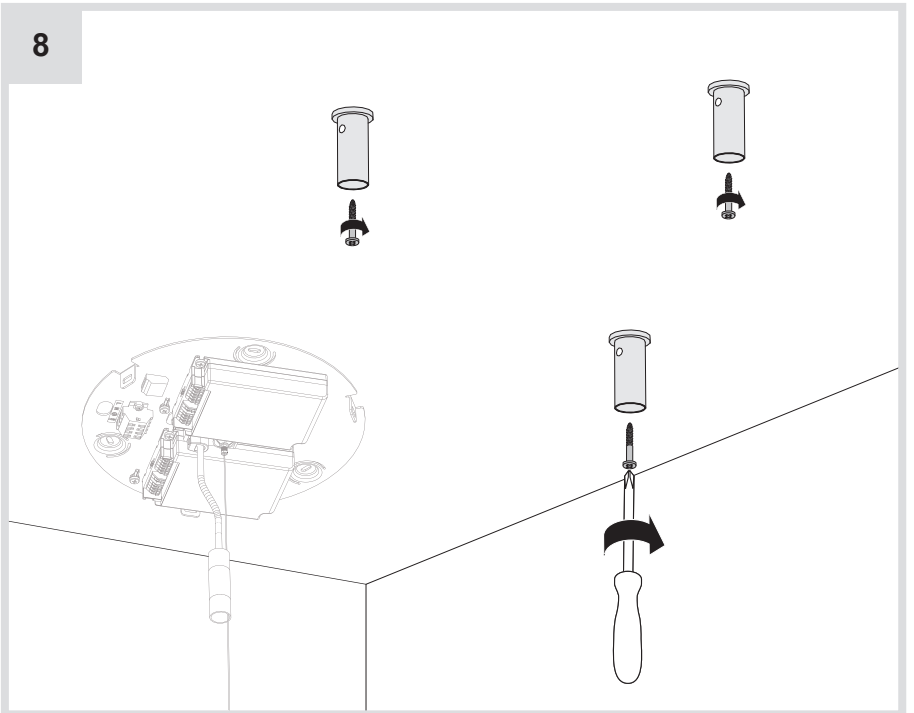

Artemide®

Alphabet of Light Circular 155

design
BIG

i

1

2

3

12b