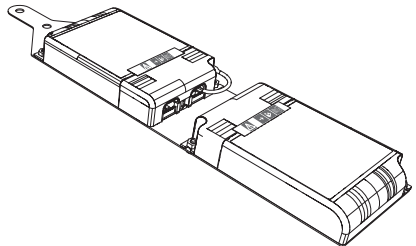

DV1035

DV1034APP

DV1035APP

DV1036

DV1036APP

i

Lamp Code	Description	Driver Code NO BLL	Driver Code BLL
1425000A	ALPHABET LINEAR 120 SEMI-RECESSED	DV1035	DV1035APP
1426000A	ALPHABET LINEAR 180 SEMI-RECESSED		
1428000A	ALPHABET LINEAR 240 SEMI-RECESSED	DV1034	DV1034APP
1427000A	ALPHABET CIRCULAR 90 SEMI-RECESSED		
1429000A	ALPHABET CIRCULAR 155 SEMI-RECESSED	DV1036	DV1036APP
1428008A	ALPHABET LINEAR 240 SEMI-RECESSED UL		DV1038APP