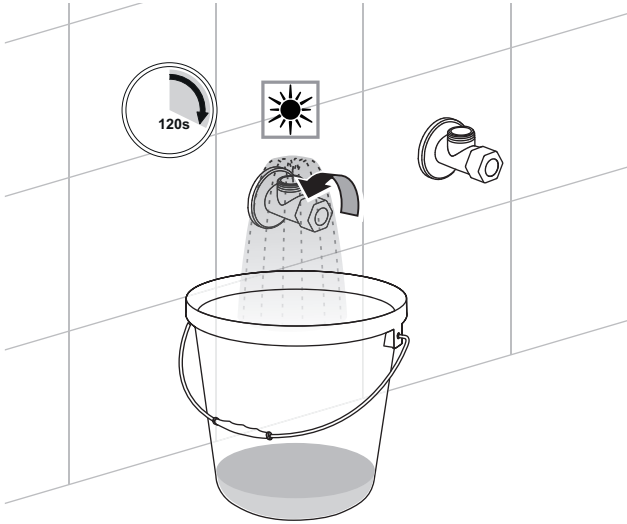

**AXENT**  
SWITZERLAND

AXENT.ZERO  
3-HOLE BASIN MIXER 240

F40.0324.01X0.0

**INSTALLATION INSTRUCTION**

1

2

3

4