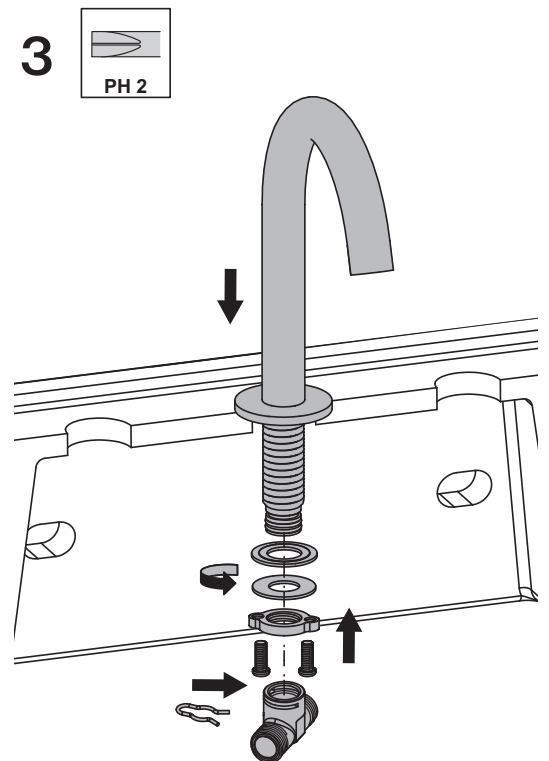

**AXENT**  
SWITZERLAND

AXENT.ZERO  
3-HOLE BASIN MIXER 240

F40.0324.01X0.0

**INSTALLATION INSTRUCTION**

1

2

3

4

5

6

7

8

9

10

SW 23

PH 1