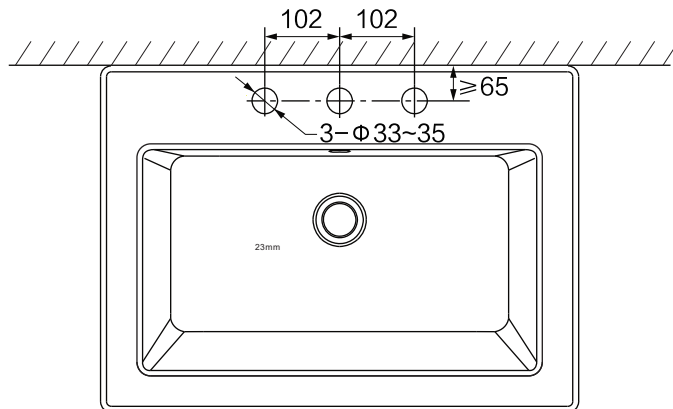

**AXENT**  
SWITZERLAND

AXENT.ZERO  
3-HOLE BASIN MIXER 240

F40.0324.01X0.0

**INSTALLATION INSTRUCTION**

1

2

3

4