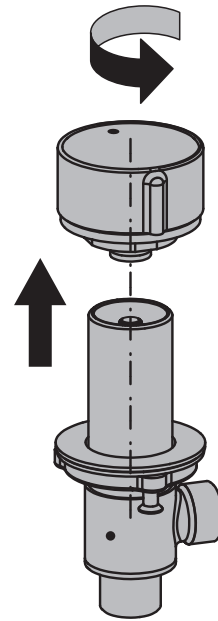

**AXENT**  
SWITZERLAND

AXENT.ZERO  
3-HOLE BASIN MIXER 240

F40.0324.01X0.0

**INSTALLATION INSTRUCTION**

1

2

3

4

5

6

7

8

9

10

SW 23

PH 1