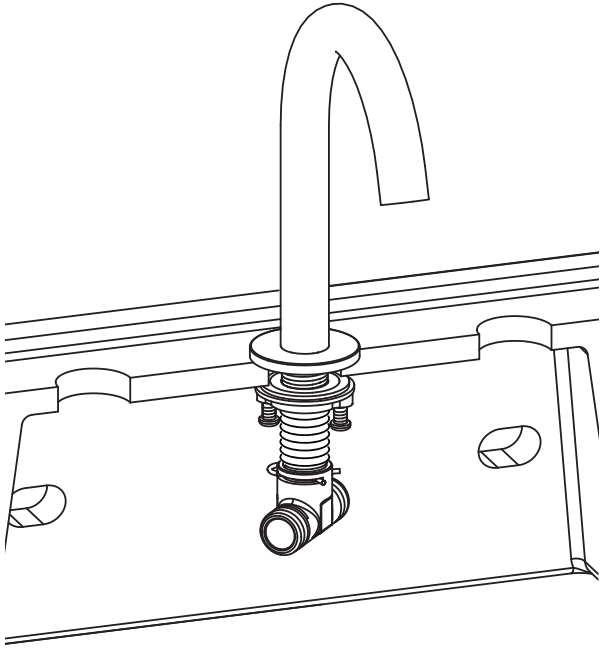

**AXENT**  
SWITZERLAND

AXENT.ZERO  
3-HOLE BASIN MIXER 240

F40.0324.01X0.0

**INSTALLATION INSTRUCTION**

1

2

3

4