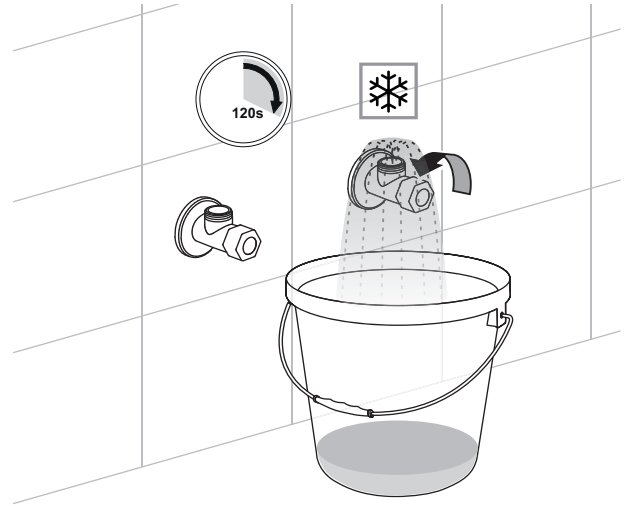

**AXENT**  
SWITZERLAND

AXENT.ZERO  
3-HOLE BASIN MIXER 240

F40.0324.01X0.0

**INSTALLATION INSTRUCTION**

1

2

3

4