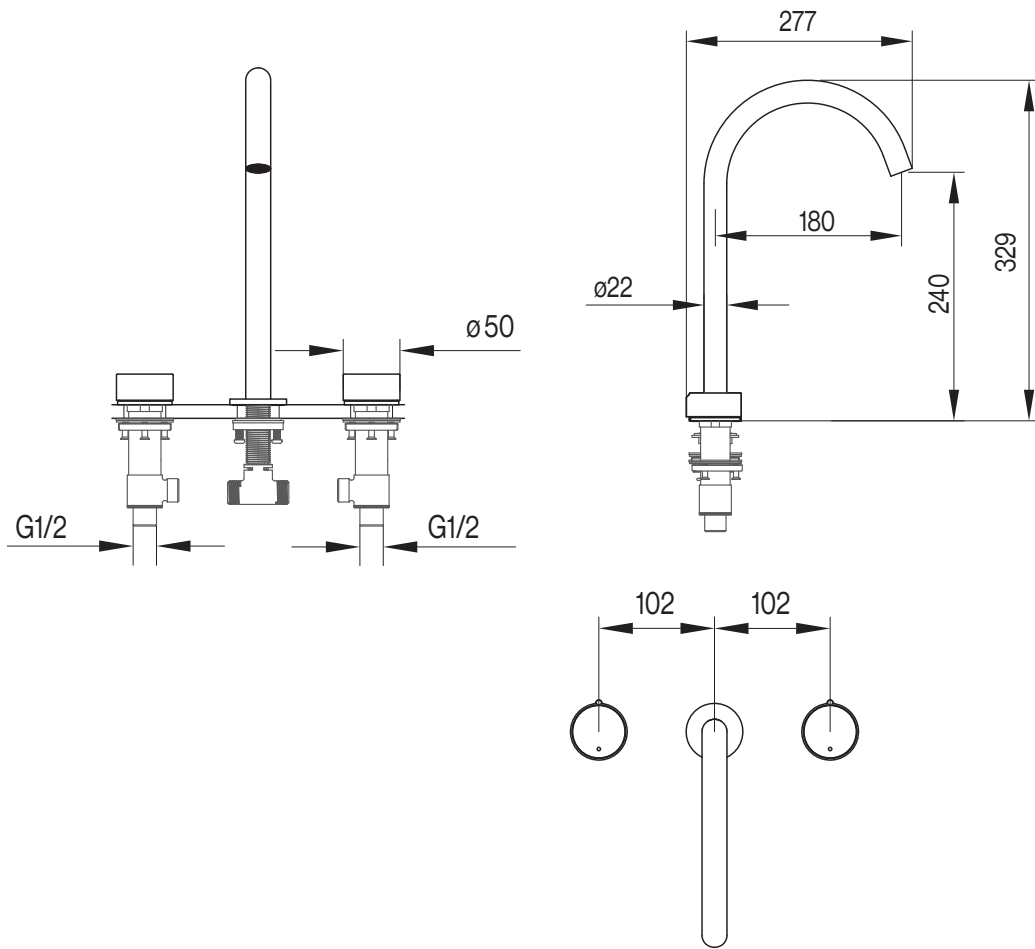

**AXENT**  
SWITZERLAND

AXENT.ZERO  
3-HOLE BASIN MIXER 240

F40.0324.01X0.0

**INSTALLATION INSTRUCTION**

1

2

3

4

5

6

7

8

9

10

SW 23

PH 1

11

SW 23

12   
SW 23

13   
SW 23

14   
SW 23

15