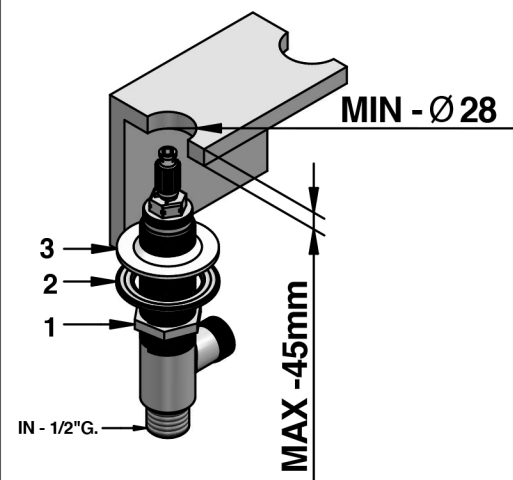

INSTALLATION INSTRUCTIONS

SPOUT FIXING

Cod.30-31-40-42401
40501

Cod.30-31-40-42403
40503

VALVE FIXING

NO

“click!”

OK