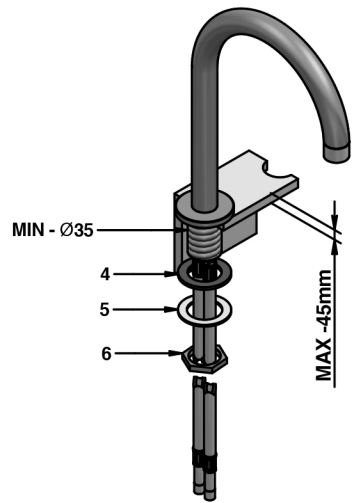

INSTALLATION INSTRUCTIONS

SPOUT FIXING

Cod.30-31-40-42401
40501

Cod.30-31-40-42403
40503

VALVE FIXING

NO

“click!”

OK