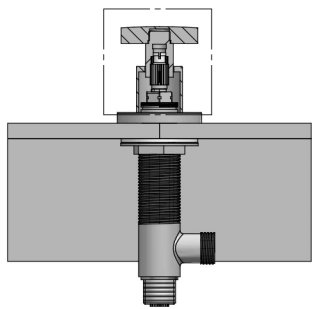

INSTALLATION INSTRUCTIONS

SPOUT FIXING

Cod.30-31-40-42401
40501

Cod.30-31-40-42403
40503

VALVE FIXING

NO

“click!”

OK