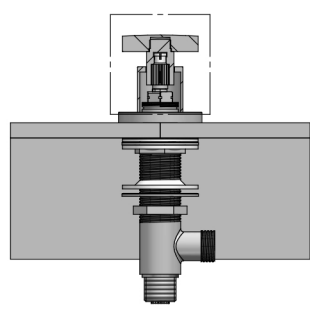

INSTALLATION INSTRUCTIONS

SPOUT FIXING

Cod.30-31-40-42401
40501

Cod.30-31-40-42403
40503

VALVE FIXING

NO

“click!”

OK