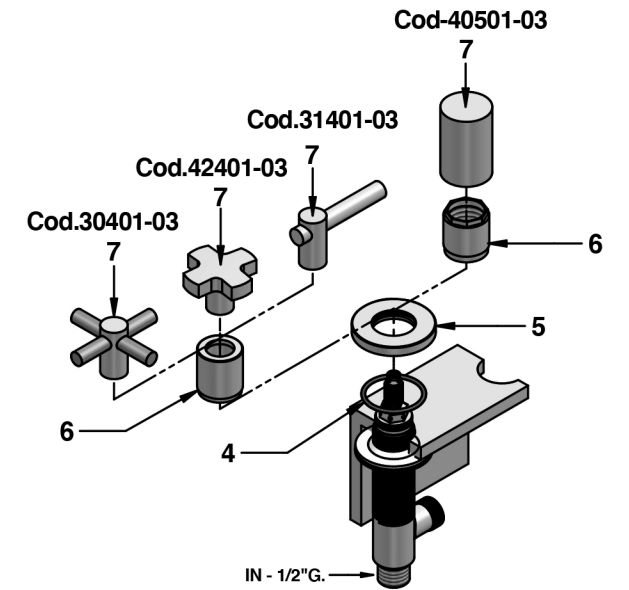

INSTALLATION INSTRUCTIONS

SPOUT FIXING

Cod.30-31-40-42401
40501

Cod.30-31-40-42403
40503

VALVE FIXING

NO

“click!”

OK