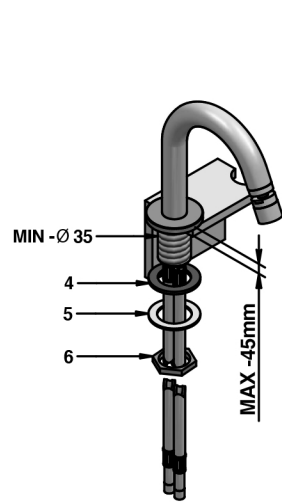

INSTALLATION INSTRUCTIONS

SPOUT FIXING

Cod.30-31-40-42401
40501

Cod.30-31-40-42403
40503

VALVE FIXING

NO

“click!”

OK