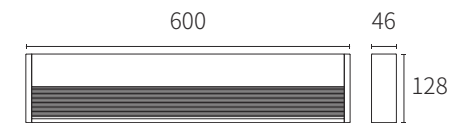

ref . 70906 / 70907

ref . 70908 / 70909

ref . 70910 / 70911

TECHNICAL FEATURES

ref . 70906 / 70907: LED 3W 3000K 86Lm INCL.

ref . 70908 / 70909: LED 6W 3000K 208Lm INCL.

ref . 70910 / 70911: LED 12W 3000K 443Lm INCL.