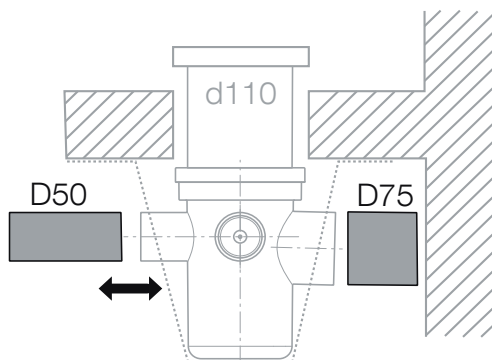

1

2

D=38-42

3

Mounting material is not included.

4

EN

Upper part is not included

5

6

Connect the pipes with the trap either with:

or

or

Geberit International AG
Schachenstrasse 77
CH-8645 Jona
www.geberit.com
dokumentation@geberit.com

D20090-002 © 06-2008