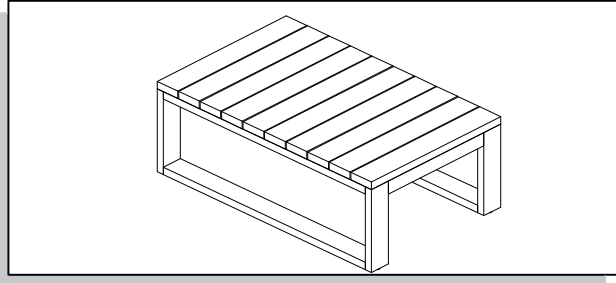

PENTHOUSE

RECTANGULAR SIDE TABLE

1

A
x5

JCBC SS M6x45

1
x1

L Key 4

2