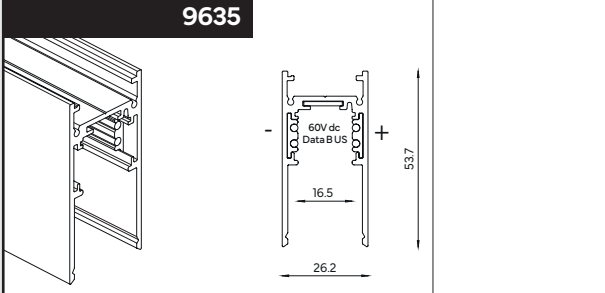

MAGIC48 Deep

MAGIC48 Standard

9635

9655

Codice / Code	L (mm [ft])
9635E01x	1000 [3.28']
9635E02x	2000 [6.56']
9635E03x	3000 [9.84']

Codice / Code	L (mm [ft])
9635E01x	1000 [3.28']
9635E02x	2000 [6.56']
9635E03x	3000 [9.84']

2 - USE

Ceiling

Wall

Suspended

3 - CEILING FIXING

4 - SUSPENDED FIXING

cod. 9635A627

cod. 9635A657

cod. 9630E12x