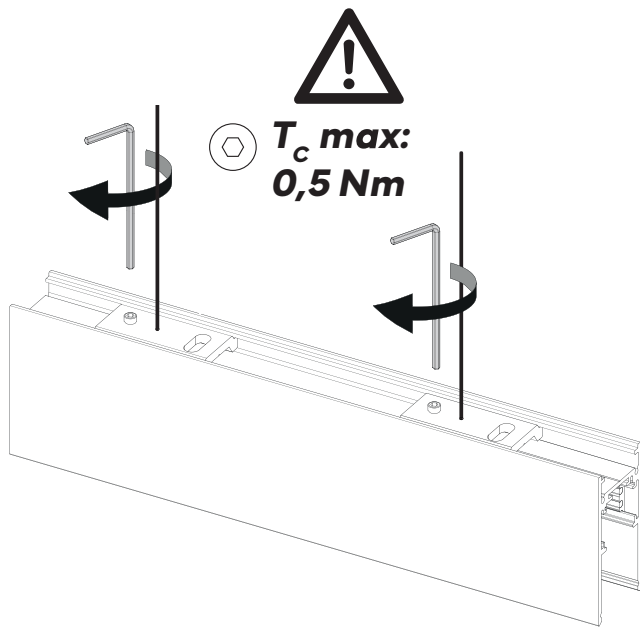

MAGIC48 Deep

MAGIC48 Standard

9635

9655

Codice / Code	L (mm [ft])
9635E01x	1000 [3.28']
9635E02x	2000 [6.56']
9635E03x	3000 [9.84']

Codice / Code	L (mm [ft])
9635E01x	1000 [3.28']
9635E02x	2000 [6.56']
9635E03x	3000 [9.84']

2 - USE

Ceiling

Wall

Suspended

3 - CEILING FIXING

4 - SUSPENDED FIXING

cod. 9635A627

cod. 9635A657