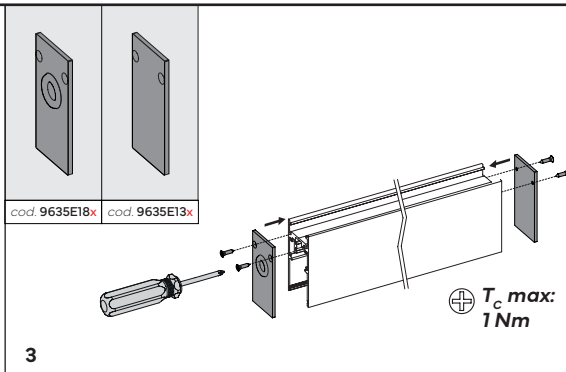

MAGIC48 Deep

MAGIC48 Standard

9635

9655

Codice / Code	L (mm [ft])
9635E01x	1000 [3.28']
9635E02x	2000 [6.56']
9635E03x	3000 [9.84']

Codice / Code	L (mm [ft])
9635E01x	1000 [3.28']
9635E02x	2000 [6.56']
9635E03x	3000 [9.84']

2 - USE

Ceiling

Wall

Suspended

3 - CEILING FIXING

4 - SUSPENDED FIXING

cod. 9635A627

cod. 9635A657