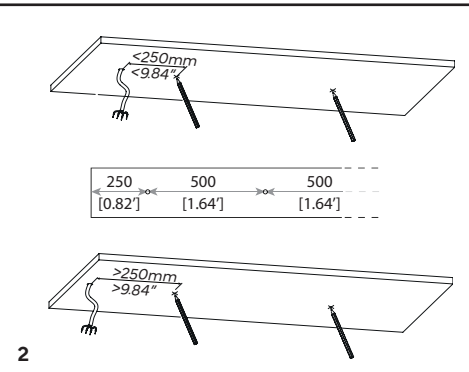

MAGIC48 Deep

MAGIC48 Standard

9635

9655

Codice / Code	L (mm [ft])
9635E01x	1000 [3.28']
9635E02x	2000 [6.56']
9635E03x	3000 [9.84']

Codice / Code	L (mm [ft])
9635E01x	1000 [3.28']
9635E02x	2000 [6.56']
9635E03x	3000 [9.84']

2 - USE

Ceiling

Wall

Suspended

3 - CEILING FIXING

4 - SUSPENDED FIXING

cod. 9635A627

cod. 9635A657