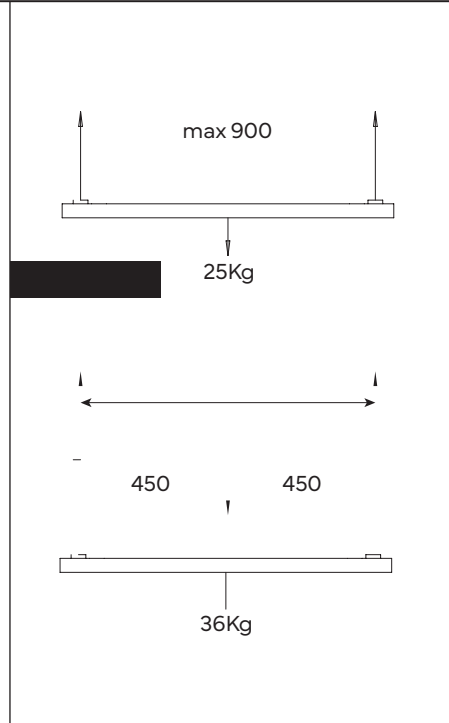

MAGIC48 Deep

MAGIC48 Standard

9635

9655

Codice / Code	L (mm [ft])
9635E01x	1000 [3.28']
9635E02x	2000 [6.56']
9635E03x	3000 [9.84']

Codice / Code	L (mm [ft])
9635E01x	1000 [3.28']
9635E02x	2000 [6.56']
9635E03x	3000 [9.84']

2 - USE

Ceiling

Wall

Suspended

3 - CEILING FIXING

4 - SUSPENDED FIXING

cod. 9635A627

cod. 9635A657

cod. 9630E12x