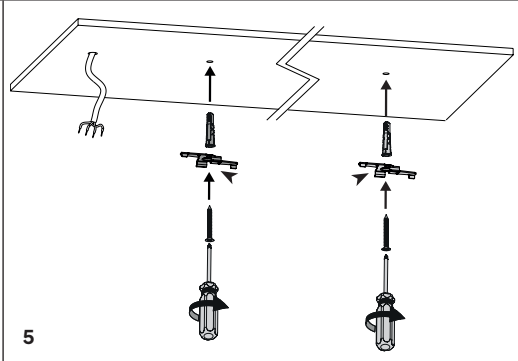

MAGIC48 Deep

MAGIC48 Standard

9635

9655

Codice / Code	L (mm [ft])
9635E01x	1000 [3.28']
9635E02x	2000 [6.56']
9635E03x	3000 [9.84']

Codice / Code	L (mm [ft])
9635E01x	1000 [3.28']
9635E02x	2000 [6.56']
9635E03x	3000 [9.84']

2 - USE

Ceiling

Wall

Suspended

3 - CEILING FIXING

4 - SUSPENDED FIXING

cod. 9635A627

cod. 9635A657