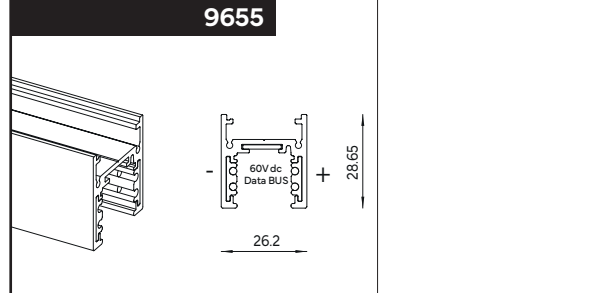

MAGIC48 Deep

MAGIC48 Standard

9635

9655

Codice / Code	L (mm [ft])
9635E01x	1000 [3.28']
9635E02x	2000 [6.56']
9635E03x	3000 [9.84']

Codice / Code	L (mm [ft])
9635E01x	1000 [3.28']
9635E02x	2000 [6.56']
9635E03x	3000 [9.84']

2 - USE

Ceiling

Wall

Suspended

3 - CEILING FIXING

4 - SUSPENDED FIXING

cod. 9635A627

cod. 9635A657

cod. 9630E12x