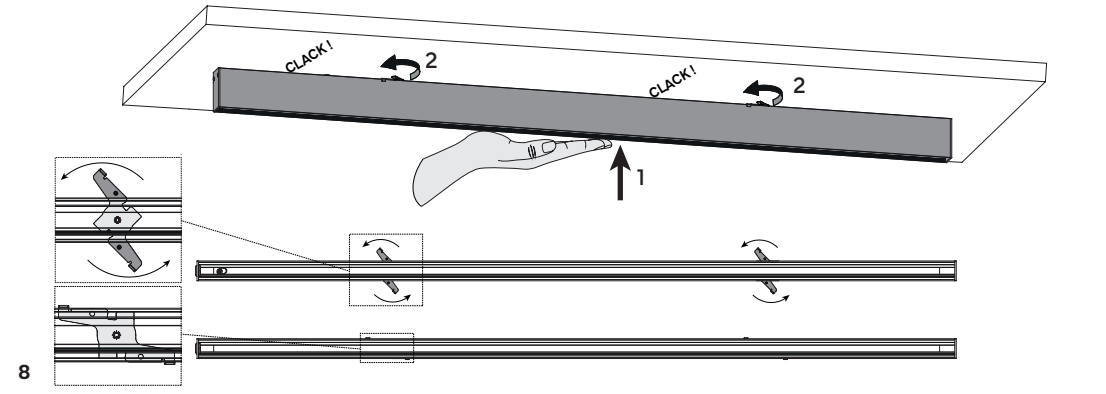

MAGIC48 Deep

MAGIC48 Standard

9635

9655

Codice / Code	L (mm [ft])
9635E01x	1000 [3.28']
9635E02x	2000 [6.56']
9635E03x	3000 [9.84']

Codice / Code	L (mm [ft])
9635E01x	1000 [3.28']
9635E02x	2000 [6.56']
9635E03x	3000 [9.84']

2 - USE

Ceiling

Wall

Suspended

3 - CEILING FIXING

4 - SUSPENDED FIXING

cod. 9635A627

cod. 9635A657