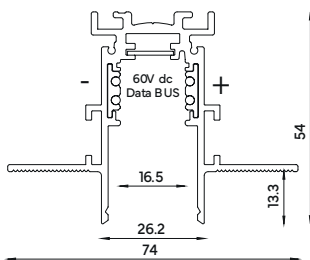

# MAGIC48 Deep Recessed

**9650**

Codice / Code	L (mm [ft])
9650E01x	1000 [3.28']
9650E02x	2000 [6.56']
9650E03x	3000 [9.84']

## 2 - USE

**Trimless**

1

2

3

4

5

6