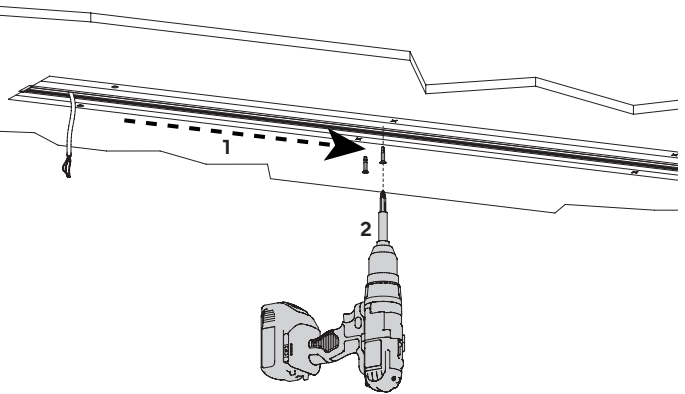

# MAGIC48 Deep Recessed

**9650**

Codice / Code	L (mm [ft])
9650E01x	1000 [3.28']
9650E02x	2000 [6.56']
9650E03x	3000 [9.84']

## 2 - USE

**Trimless**

1

2

3

4

5

6