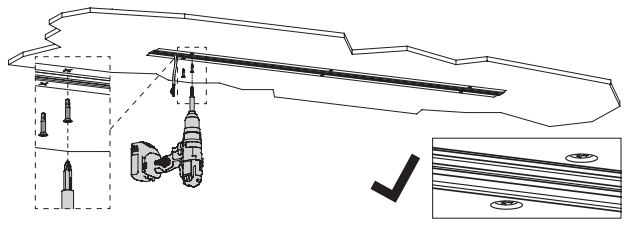

# MAGIC48 Deep Recessed

**9650**

Codice / Code	L (mm [ft])
9650E01x	1000 [3.28']
9650E02x	2000 [6.56']
9650E03x	3000 [9.84']

## 2 - USE

**Trimless**

1

2

3

4

5

6