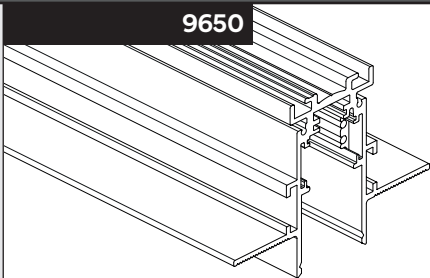

# MAGIC48 Deep Recessed

**9650**

Codice / Code	L (mm [ft])
9650E01x	1000 [3.28']
9650E02x	2000 [6.56']
9650E03x	3000 [9.84']

## 2 - USE

**Trimless**

1

2

3

4

5

6