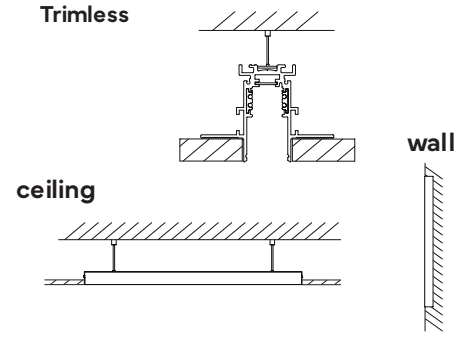

# MAGIC48 Deep Recessed

**9650**

Codice / Code	L (mm [ft])
9650E01x	1000 [3.28']
9650E02x	2000 [6.56']
9650E03x	3000 [9.84']

## 2 - USE

**Trimless**

1

2

3

4

5

6