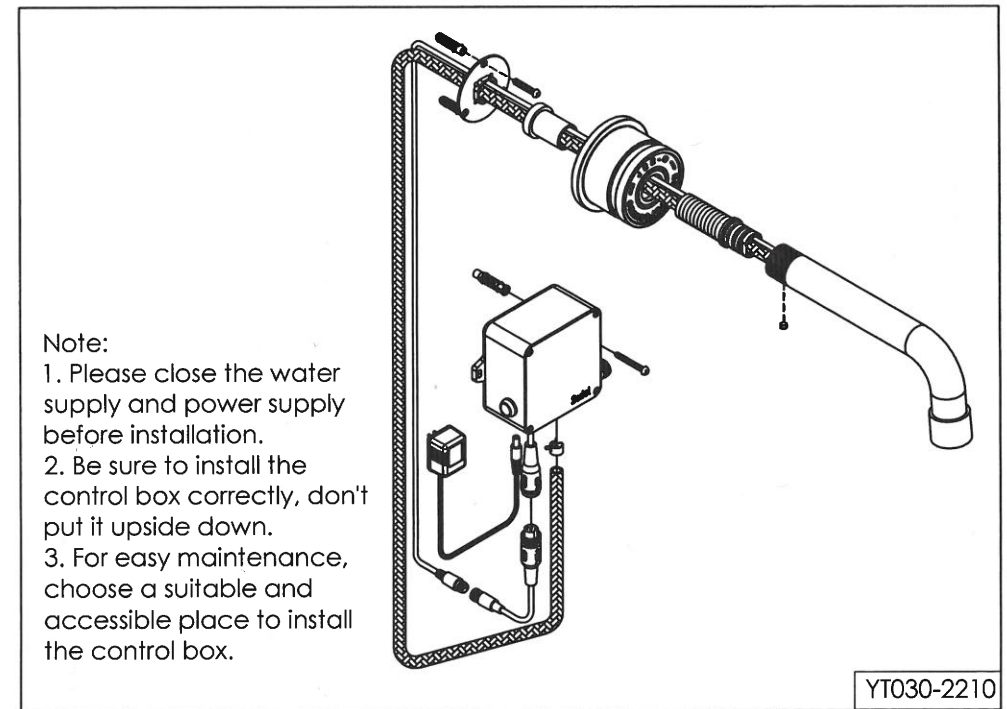

explosion diagram

YT030-2210

www.jee-o.com