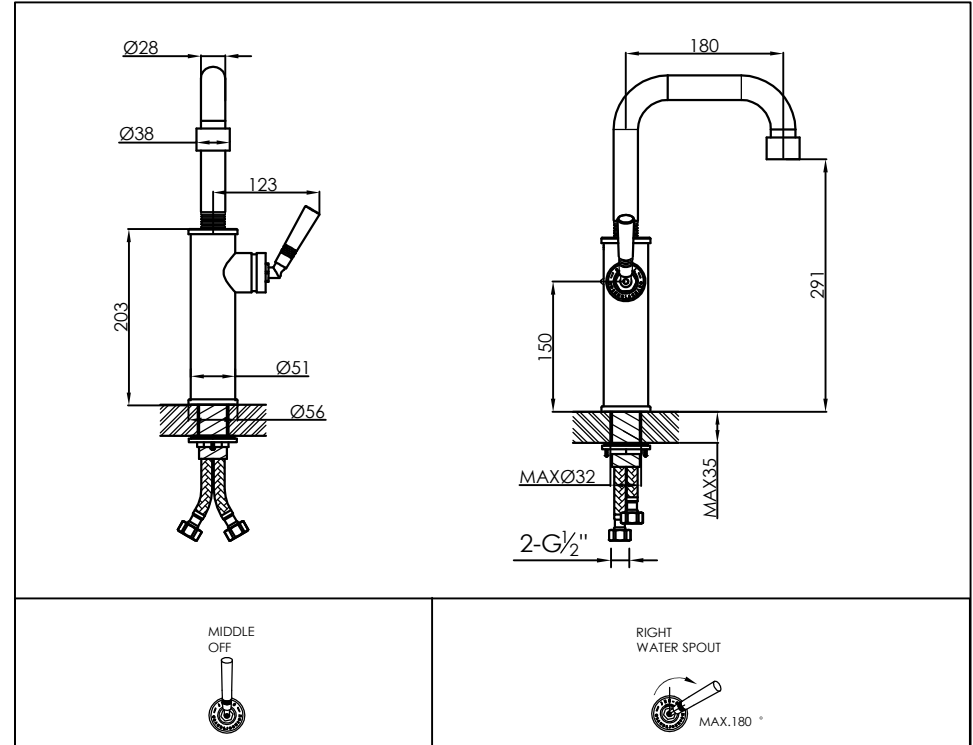

Top mounted basin mixer with progressive cartridge

Opbouw wastafelkraan met progressieve cartridge

700-1752

installation

technical diagram

explosion diagram