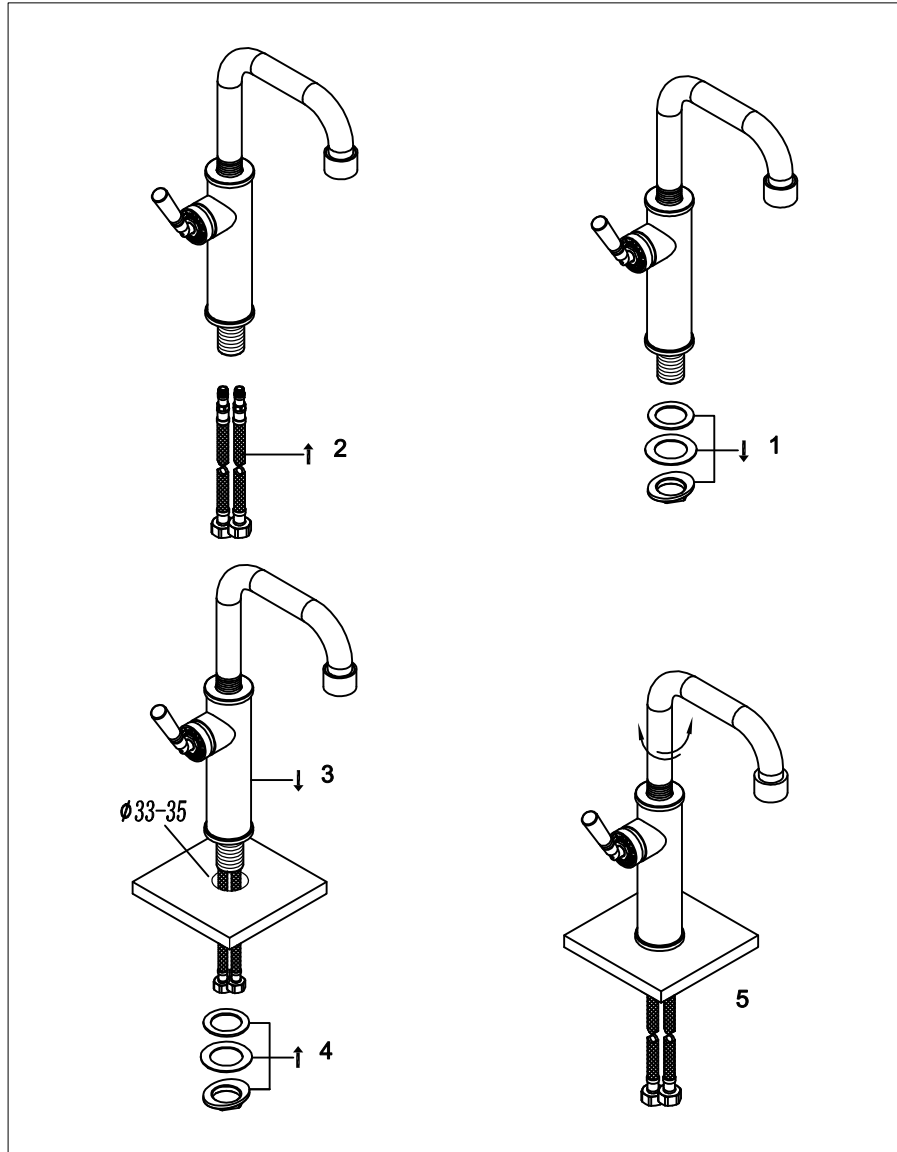

Top mounted basin mixer with progressive cartridge

Opbouw wastafelkraan met progressieve cartridge

700-1752

installation

technical diagram

explosion diagram