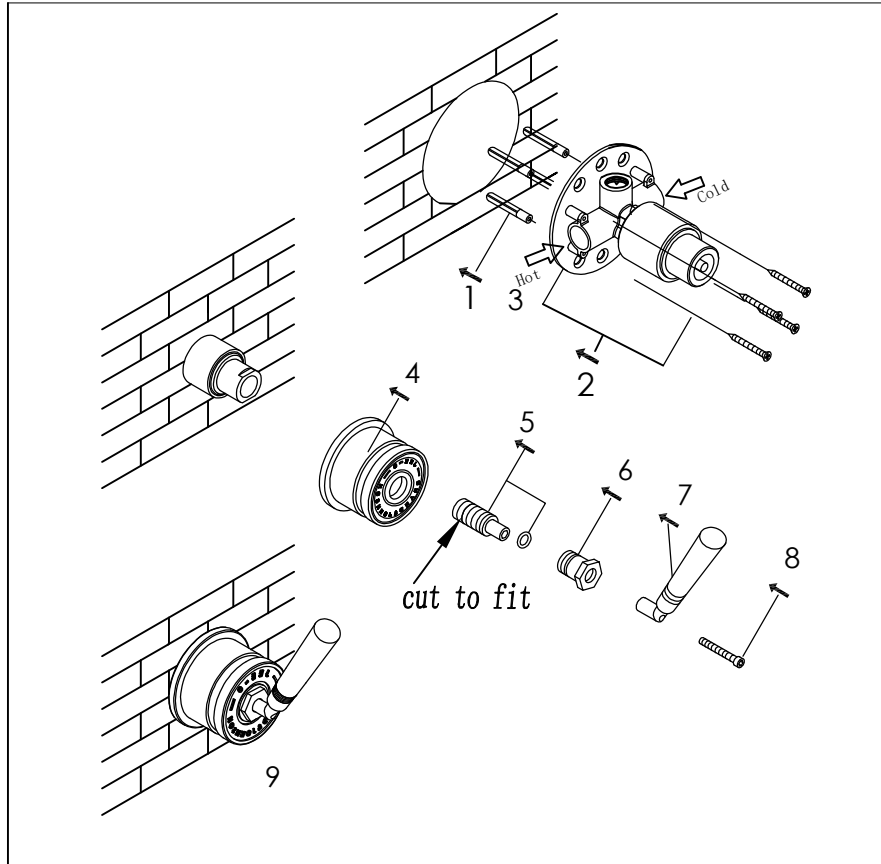

### installation

RIGHT  
HEADSHOWER OR SPOUT

MAX. 180 °