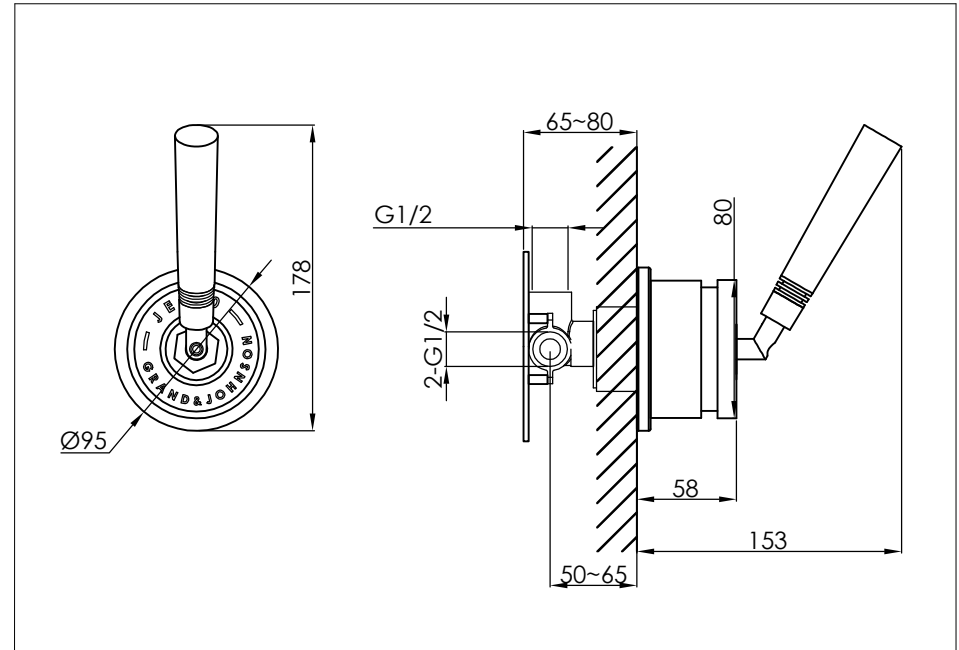

### installation

RIGHT  
HEADSHOWER OR SPOUT

MAX. 180 °

### technical diagram