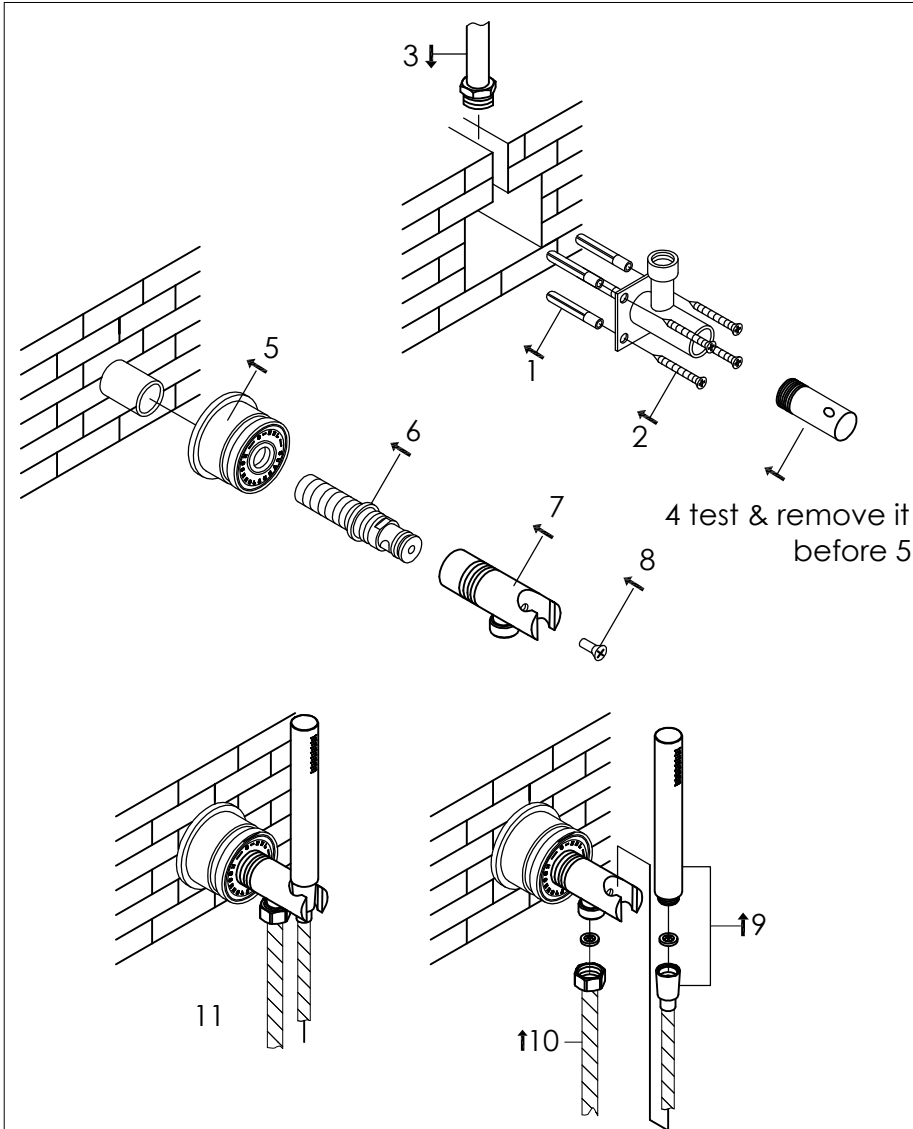

Wall mounted hand shower with holder

Handdouche met houder

700-6912

installation

technical diagram