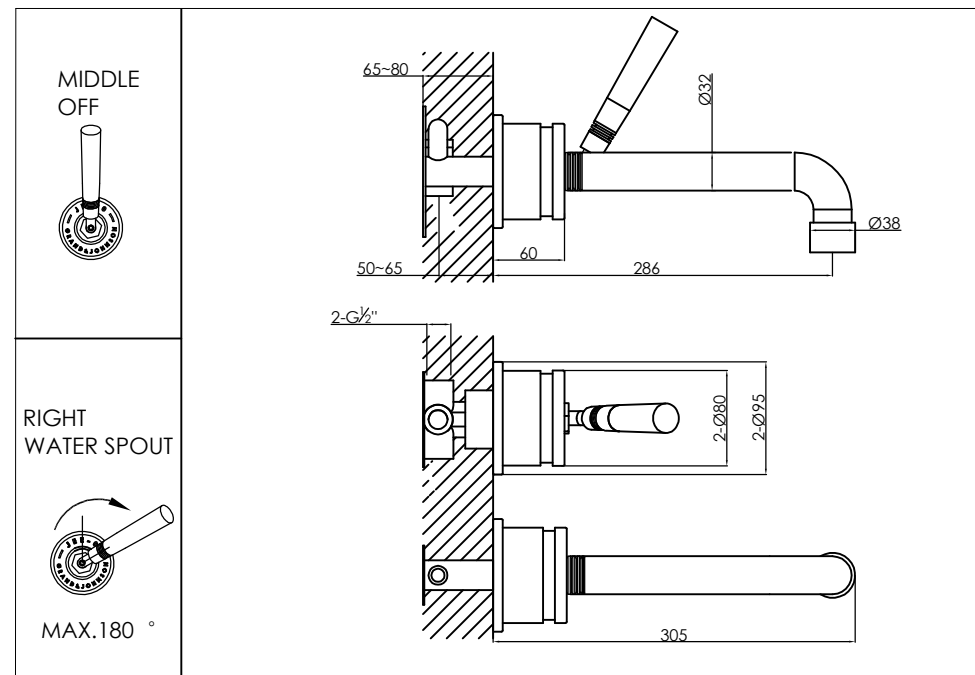

wall mounted basin mixer with progressive cartridge

wand wastafelkraan met progressieve cartridge

700-1502

installation

technical diagram

explosion diagram