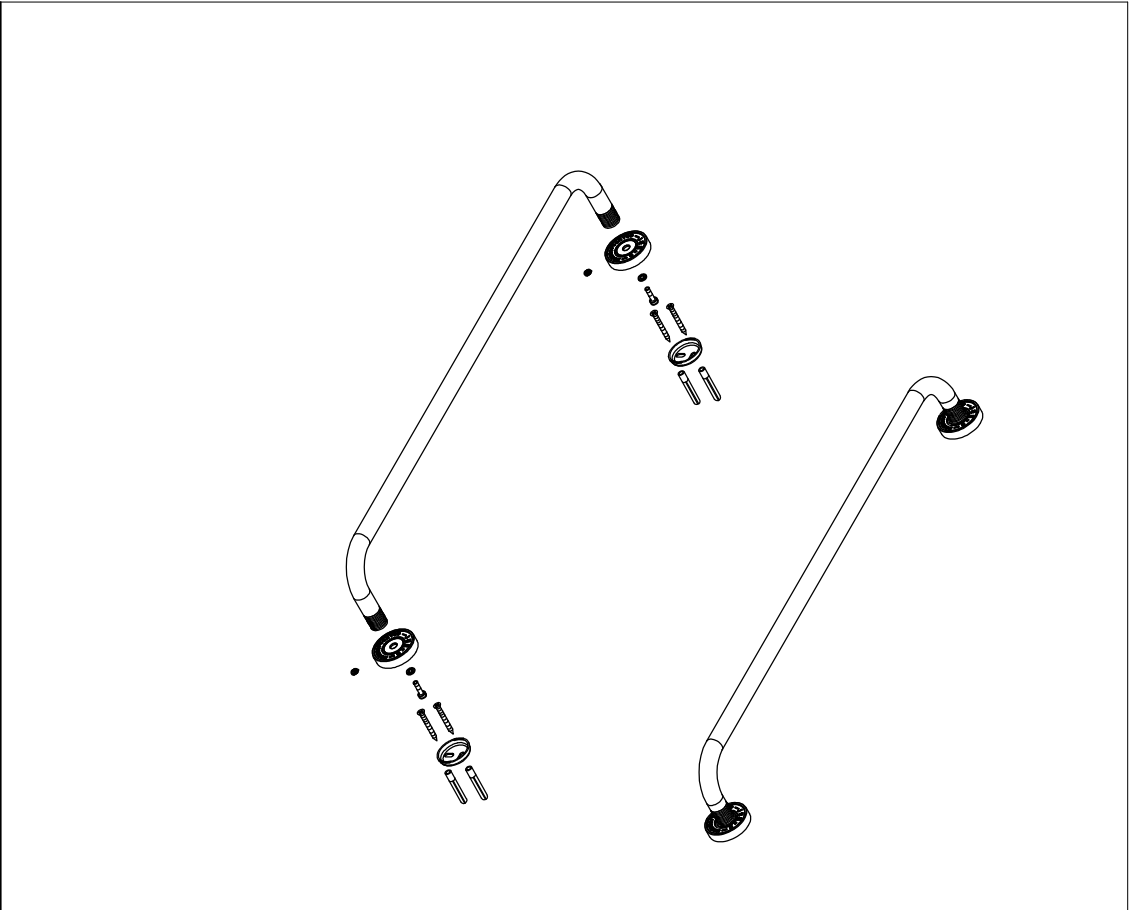

Single towel rail

701-0062 / 701-0060

explosion diagram

technical diagram