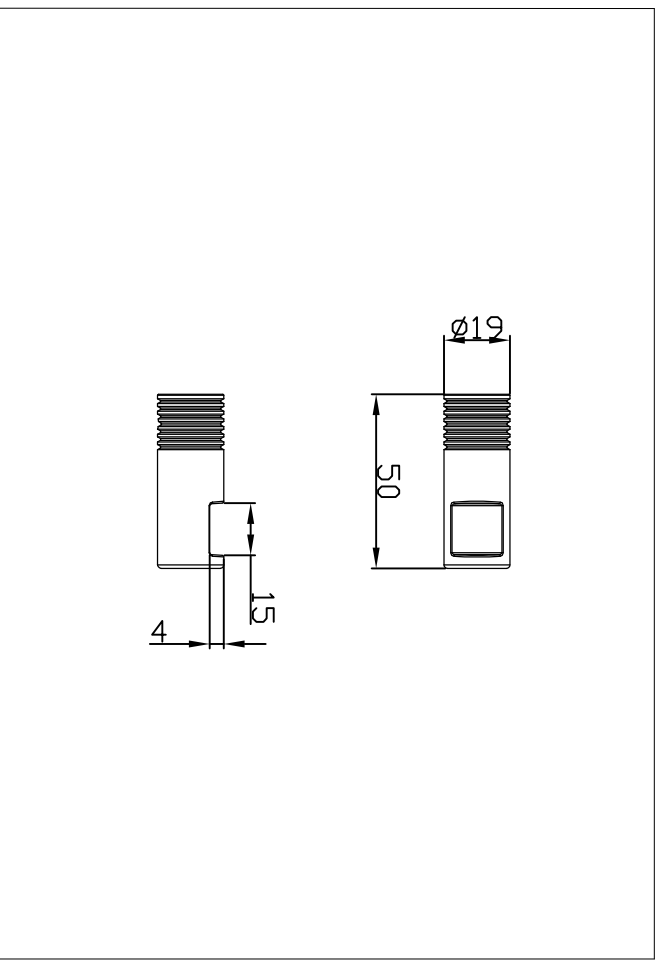

Robe hook

701-0102 / 701-0100

installation

technical diagram

explosion diagram