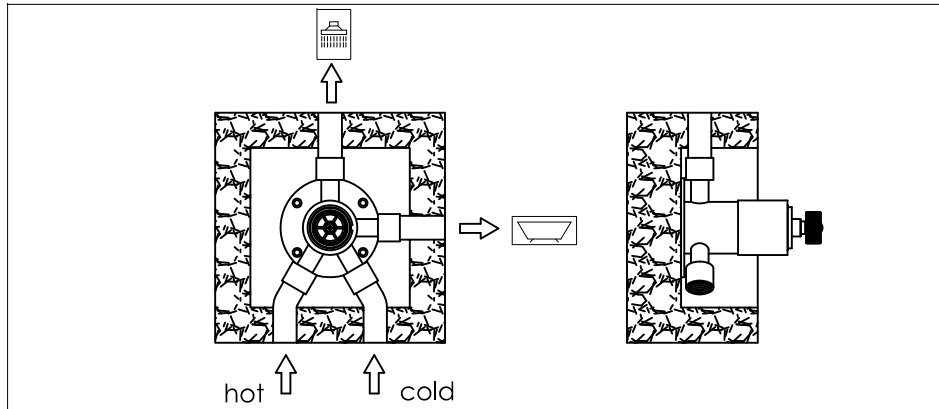

Cone wall mounted mixer stainless steel with progressive cartridge and concealed body

Cone wand omsteller rvs met inbouwdeel en progressieve cartridge

installation 900-2200 / 900-2206

technical diagram

explosion diagram