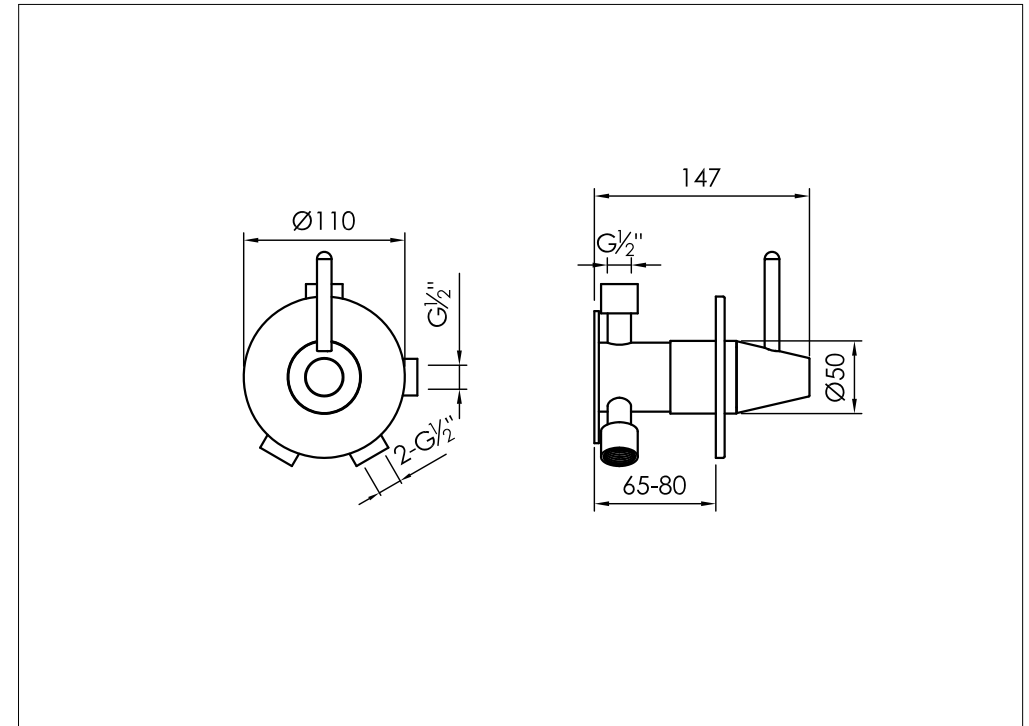

Cone wall mounted mixer stainless steel with progressive cartridge and concealed body

Cone wand omsteller rvs met inbouwdeel en progressieve cartridge

installation 900-2200 / 900-2206

technical diagram

explosion diagram