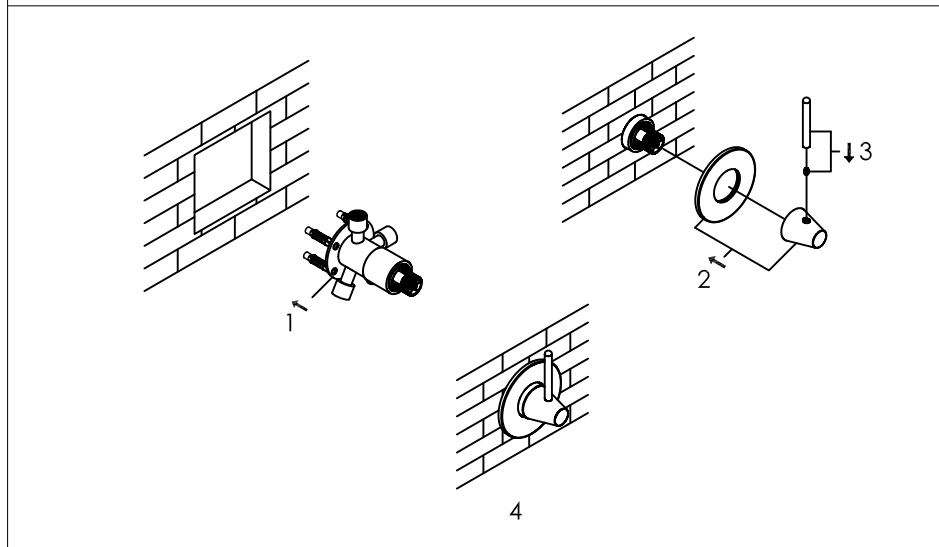

Cone wall mounted mixer stainless steel with progressive cartridge and concealed body

Cone wand omsteller rvs met inbouwdeel en progressieve cartridge

installation 900-2200 / 900-2206

technical diagram

explosion diagram