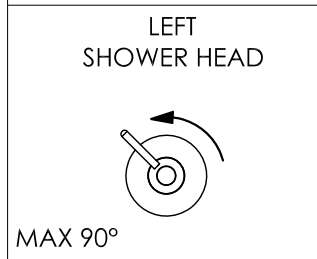

Cone wall mounted mixer stainless steel with progressive cartridge and concealed body

Cone wand omsteller rvs met inbouwdeel en progressieve cartridge

installation 900-2200 / 900-2206

technical diagram

explosion diagram