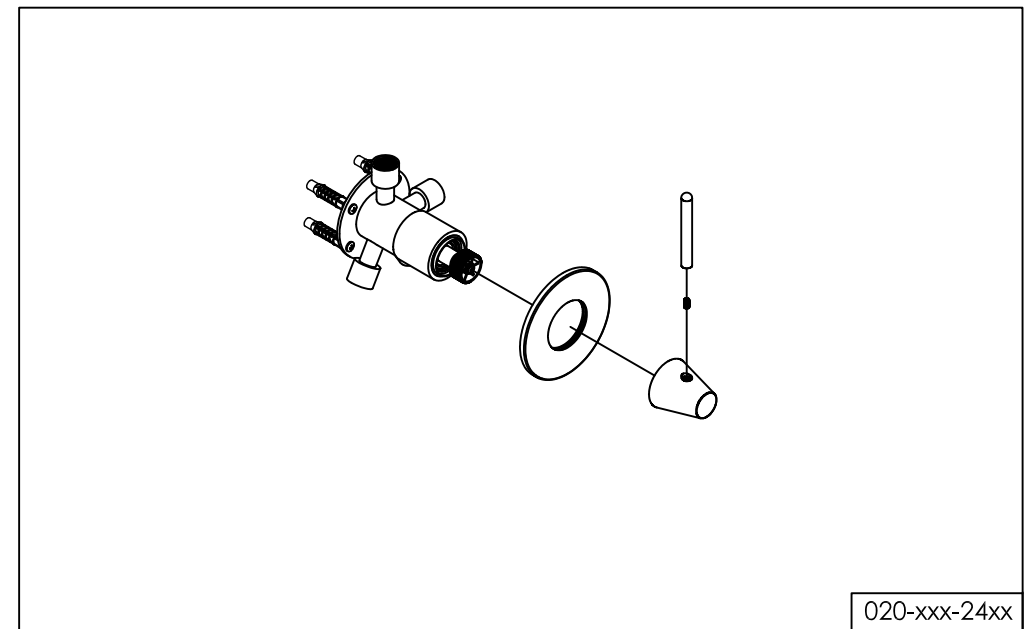

Cone wall mounted mixer stainless steel with progressive cartridge and concealed body

Cone wand omsteller rvs met inbouwdeel en progressieve cartridge

installation 900-2200 / 900-2206

technical diagram

explosion diagram