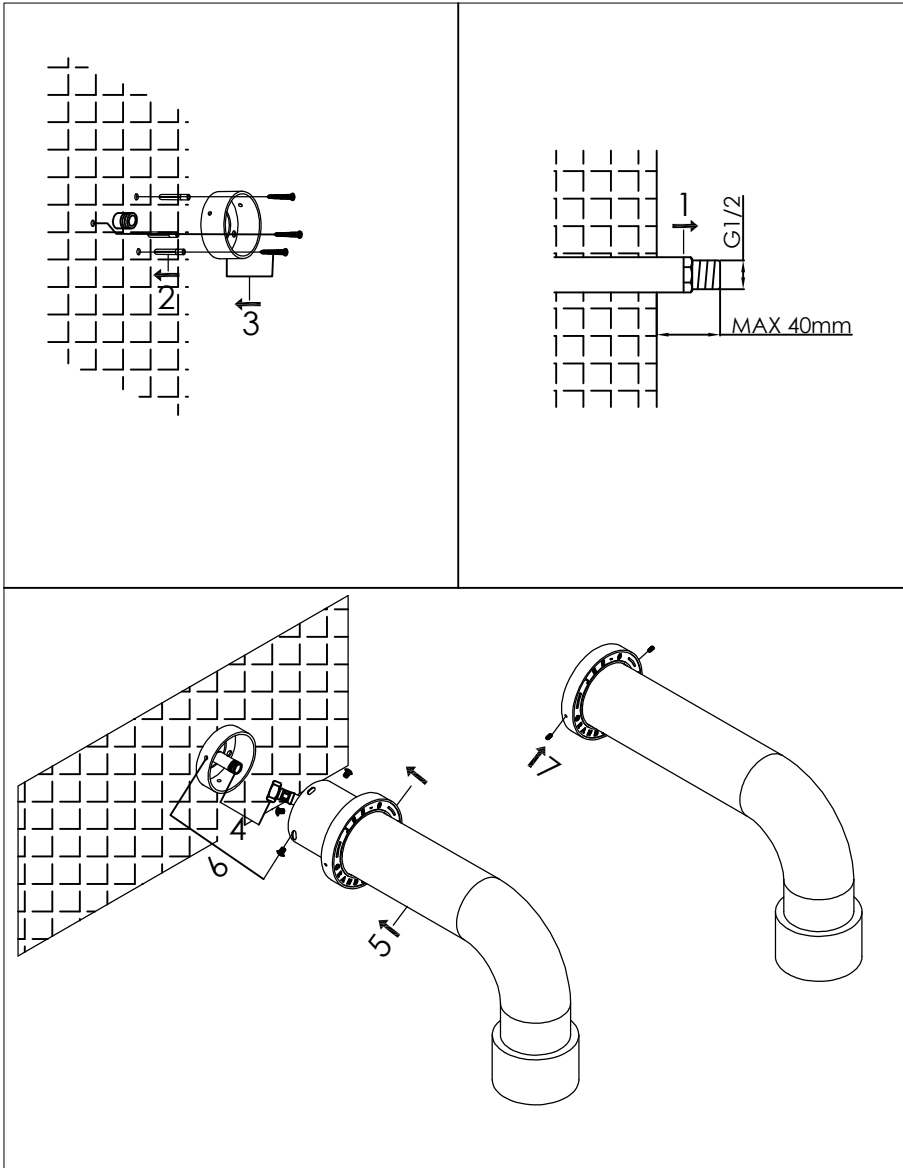

wall mounted shower

wand wastafelkraan

700-6902

installation

technical diagram

explosion diagram