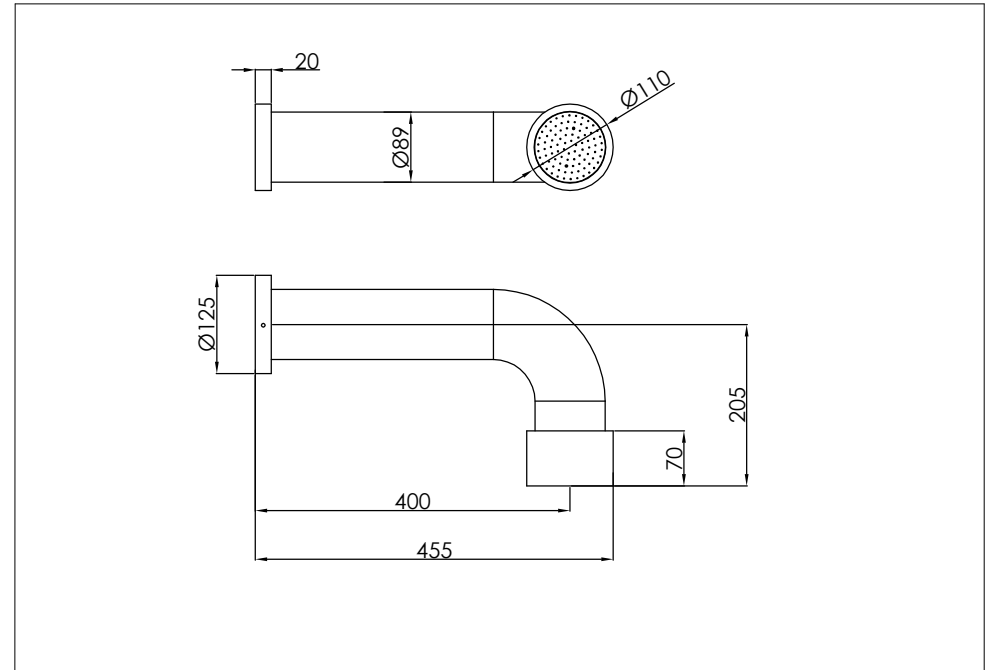

wall mounted shower

wand wastafelkraan

700-6902

installation

technical diagram

explosion diagram