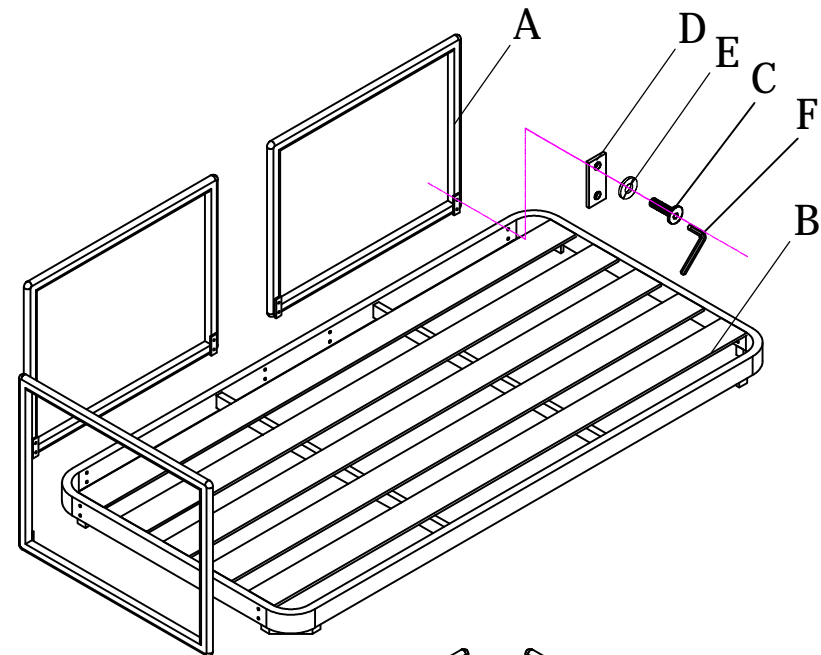

Durbuy sofa 2S with back/armrest

Parts	Picture	Description	QTY
A		Backrest	x4
B		Base	x1
C		Screw M6*45	x16
D		S.S plate	x8
E		Spring washer	x16
F		Hex key	x1

Step 1

Step 2