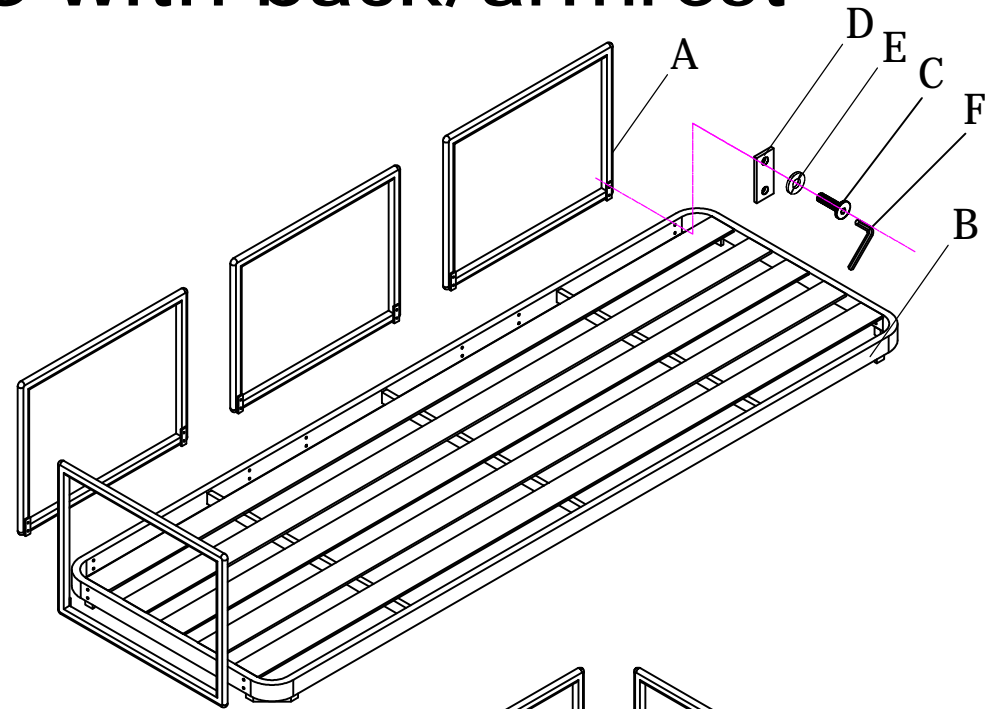

Durbuy sofa 3S with back/armrest

Parts	Picture	Description	QTY
A		Backrest	x5
B		Base	x1
C		Screw M6*45	x20
D		S.S plate	x10
E		Spring washer	x20
F		Hex key	x1

Step 1

Step 2