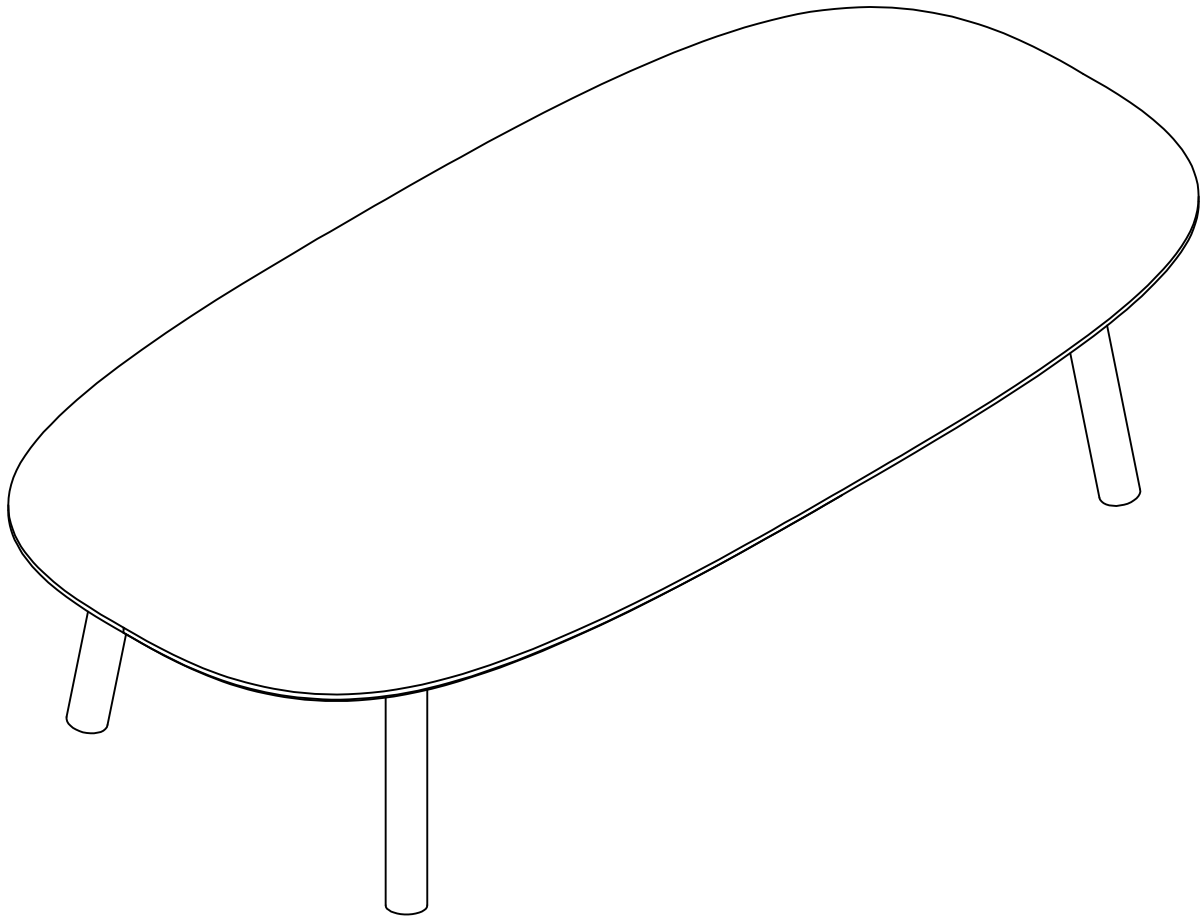

# Assembly Instructions

**PHIL COFFEE TBL BASE  
ALU FOR TOP 130X65**

## Component list

No	Name	Descripton	#
A	Top		1 x
B	Base		1 x