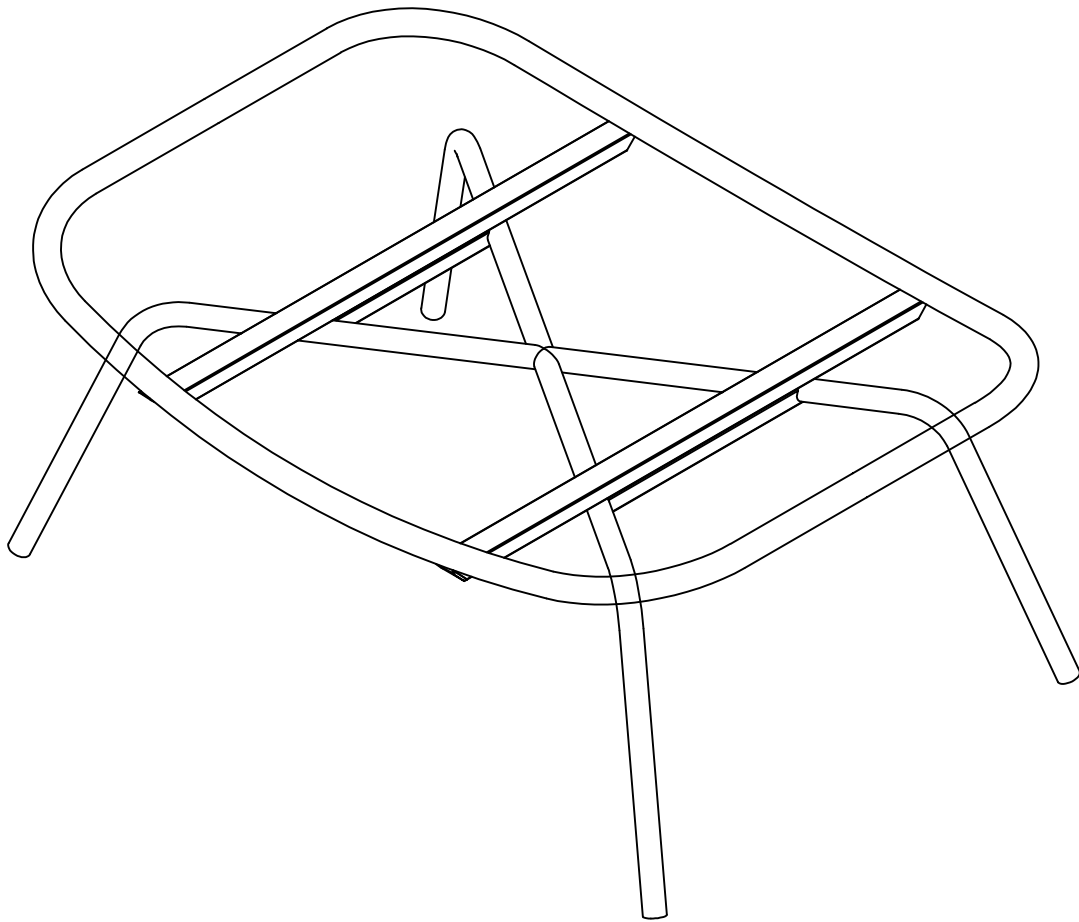

JATI · KEBON

Assembly Instructions

PHIL OTTO

Component list

No	Name	Descripton	#
A	Top		1 x
B	Base		1 x

Hardware list

No	Name	Descripton	#
1	Screw M6*32		4 x
2	Washer		4 x
3	Spring Washer		4 x
4	Allen key		1 x