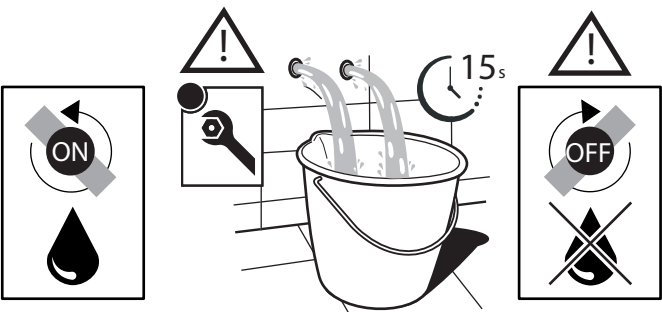

Not included / Non incluso / Non Inclus / Nie zawarty/ No incluido / Nao incluido

1

2