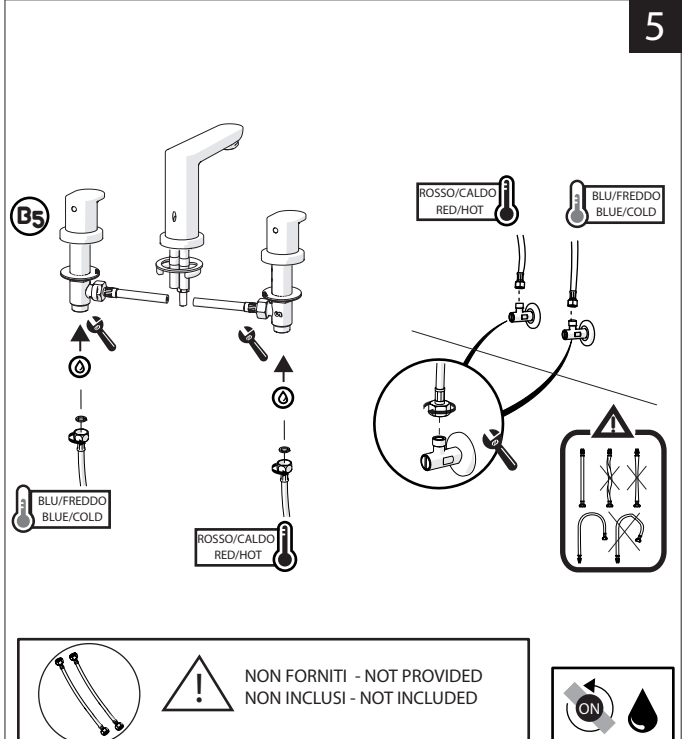

5

NON FORNITI - NOT PROVIDED
NON INCLUSI - NOT INCLUDED