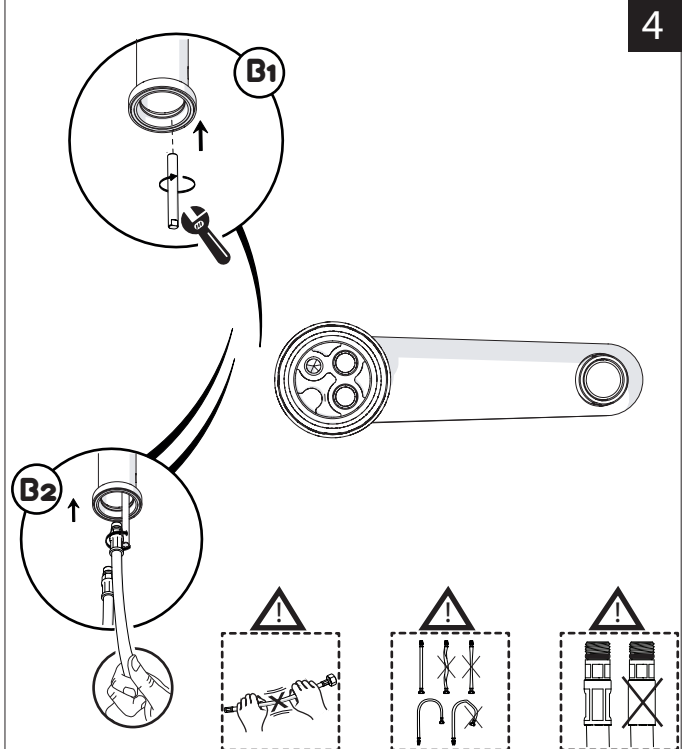

Not included / Non incluso / Non Inclus / Nie zawarty/ No incluido / Nao incluido

1

2

3

4

5

NON FORNITI - NOT PROVIDED
NON INCLUSI - NOT INCLUDED