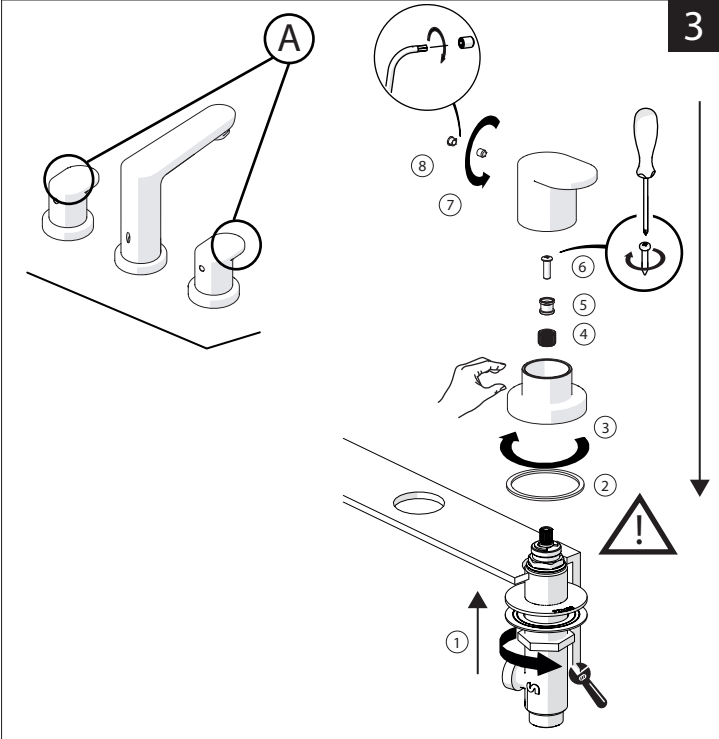

Not included / Non incluso / Non Inclus / Nie zawarty/ No incluido / Nao incluido

1

2

3

4

5

NON FORNITI - NOT PROVIDED
NON INCLUSI - NOT INCLUDED