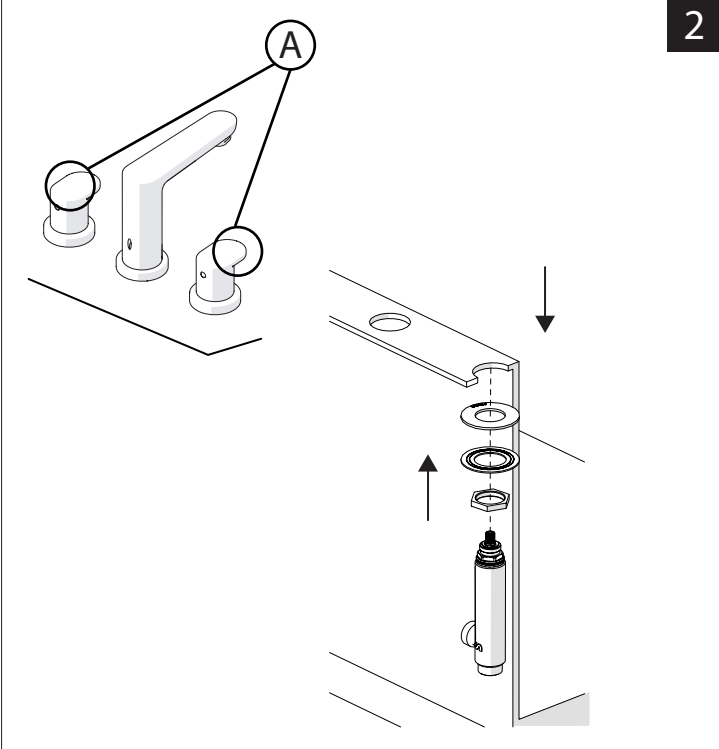

Not included / Non incluso / Non Inclus / Nie zawarty/ No incluido / Nao incluido

1

2