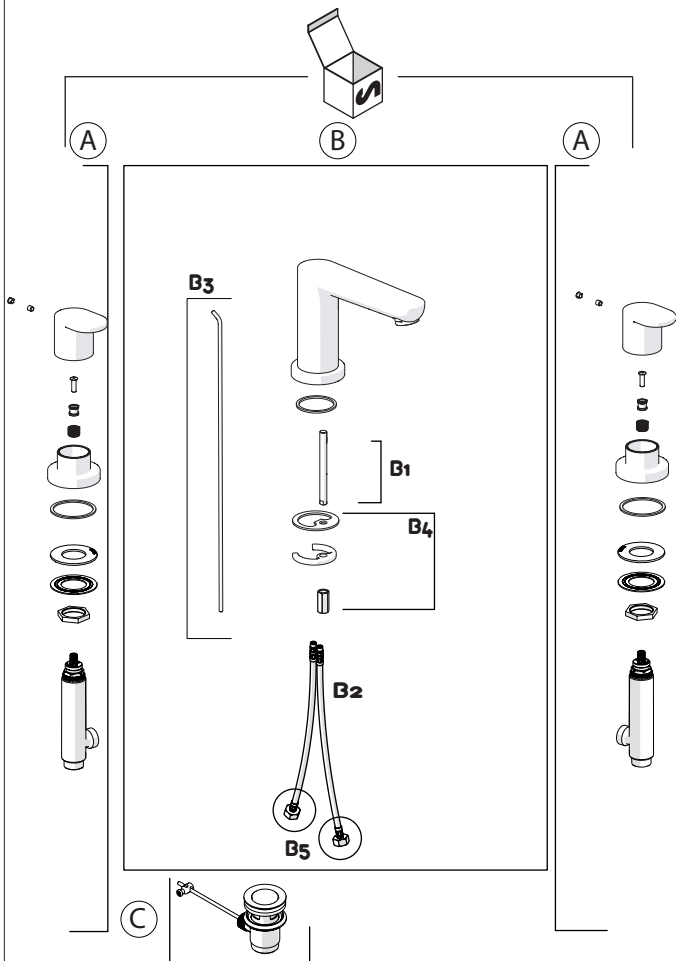

Not included / Non incluso / Non Inclus / Nie zawarty/ No incluido / Nao incluido

1

2