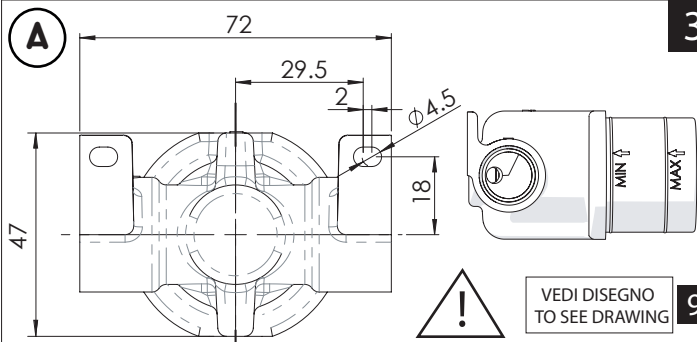

NOT included / Non incluso / Non Inclus / Nie zawarty / No incluido / Nao incluido

1

A

2

3

A

B

A

B

4

C

5

D