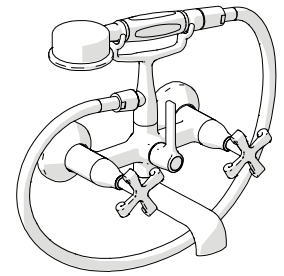

9

NOBILIS®
The Best Technology for Water

CP210

IISTRCP210R--STD

www.grupponobilis.it

REV.2.07/2017