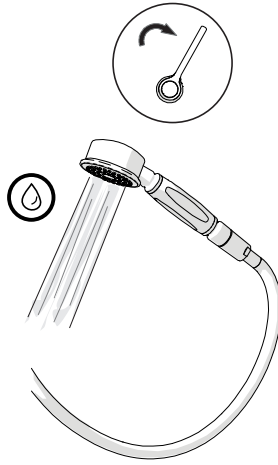

7

9

NOBILIS®
The Best Technology for Water

CP210

IISTRCP210R--STD

www.grupponobilis.it

REV.2.07/2017

8

10
Insert the 2 columns into the 2 Ø 30 mm top holes with 150 mm spacing
Screw the external bath assembly with the gaskets using the CH 30 mm key