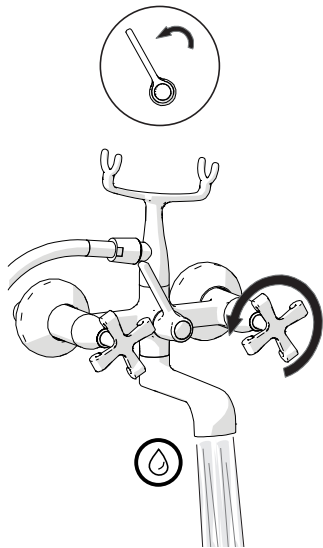

7

9

NOBILIS®
The Best Technology for Water

CP210

IISTRCP210R--STD

www.grupponobilis.it

REV.2.07/2017

8

10
Insert the 2 columns into the 2 Ø 30 mm top holes with 150 mm spacing
Screw the external bath assembly with the gaskets using the CH 30 mm key