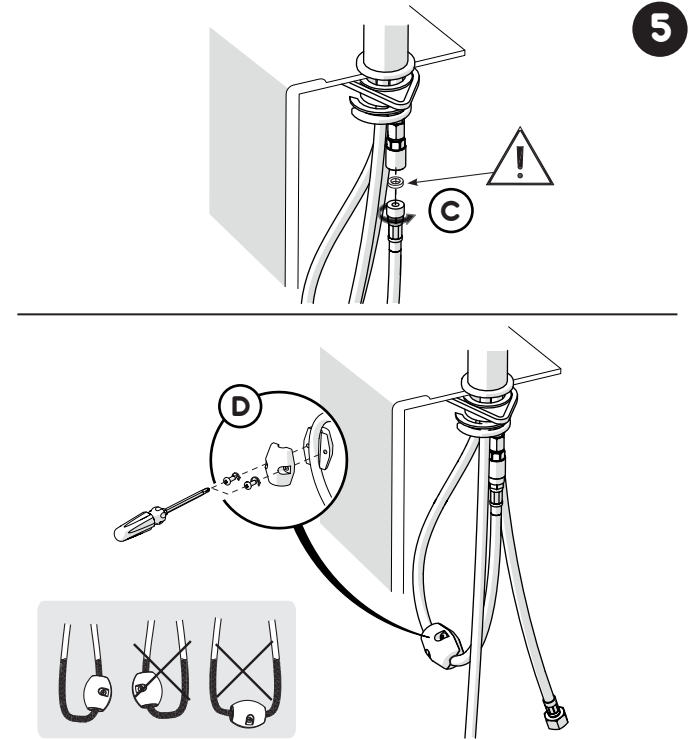

+

Not included / Non incluso / Non incluso / Nie zawarty / No incluido / Não incluido

1

3

5

2

4

-50%

6