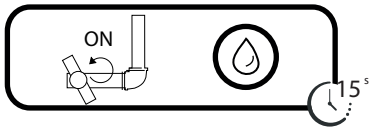

+

Not included / Non incluso / Non incluso / Nie zawarty / No incluido / Não incluido

1

3

5

2

4

-50%

6