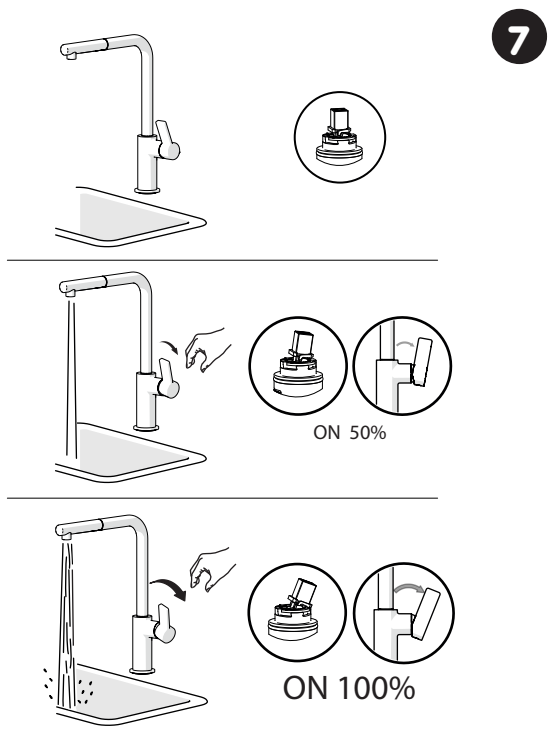

6

-50%

IISTRFL96127#---STD

NOBILIA
The Best Technology for Water

FL96127CR

www.grupponobili.it

REV01/2012