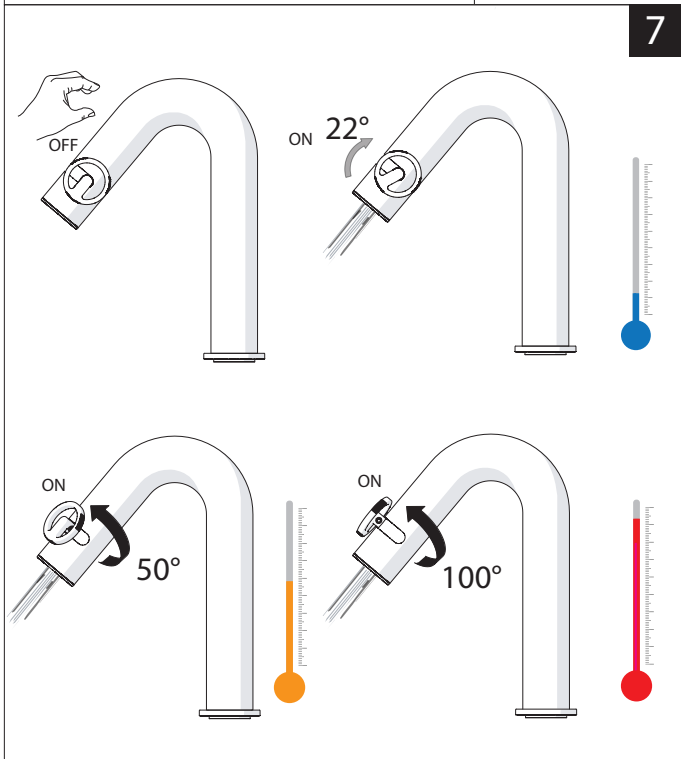

NOBILI

SOLE

www.nobili.it

PRIMA DI INIZIARE / BEFORE STARTING

	P bar		MAX 10 5		T °C		MAX 80		65 45

PULIZIA / CLEANING

	ACQUA WATER			SI CROMO YES CHROME NO VERNICIATO NO PAINTED NO PVD			100% COTONE COTTON			SPUGNA SPONGE			DETERGENTI DETERGENT	
	TUTTE LE FINITURE ALL FINISHES ACQUA E SAPONE WATER AND SOAP			ASCIUGARE BENE SEMPRE ALWAYS DRY WELL										
	GOMMA RUBBER													

IISTRSO130118#---STD

REV0.01/2024