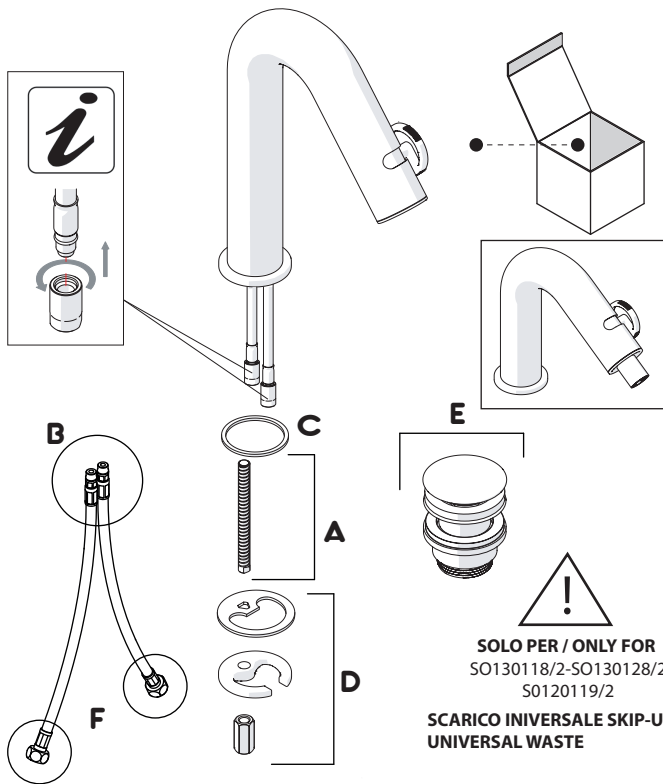

Not included / Non incluso / Non Inclus / Nie zawarty / No incluido / Nao incluido

1

SOLO PER / ONLY FOR
SO130118/2-SO130128/2
SO120119/2
SCARICO INVERSALE SKIP-UP
UNIVERSAL WASTE

Ø 33.5/35 mm

2

3

4

SOLO PER / ONLY FOR
SO130118/2-SO130128/2
SO130119/2