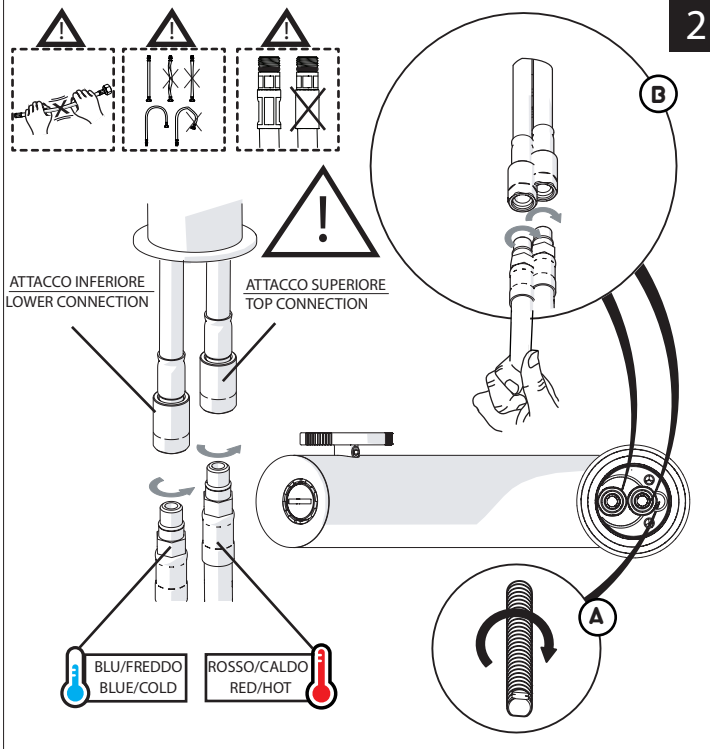

Not included / Non incluso / Non Inclus / Nie zawarty / No incluido / Nao incluido

1

SOLO PER / ONLY FOR
SO130118/2-SO130128/2
SO120119/2
SCARICO INVERSALE SKIP-UP
UNIVERSAL WASTE

Ø 33.5/35 mm

2

3

4

SOLO PER / ONLY FOR
SO130118/2-SO130128/2
SO130119/2

	ACQUA WATER			SI CROMO YES CHROME NO VERNICIATO NO PAINTED NO PVD			100% COTONE COTTON			SPUGNA SPONGE			DETERGENTI DETERGENT	
	TUTTE LE FINITURE ALL FINISHES ACQUA E SAPONE WATER AND SOAP			ASCIUGARE BENE SEMPRE ALWAYS DRY WELL										
	GOMMA RUBBER													