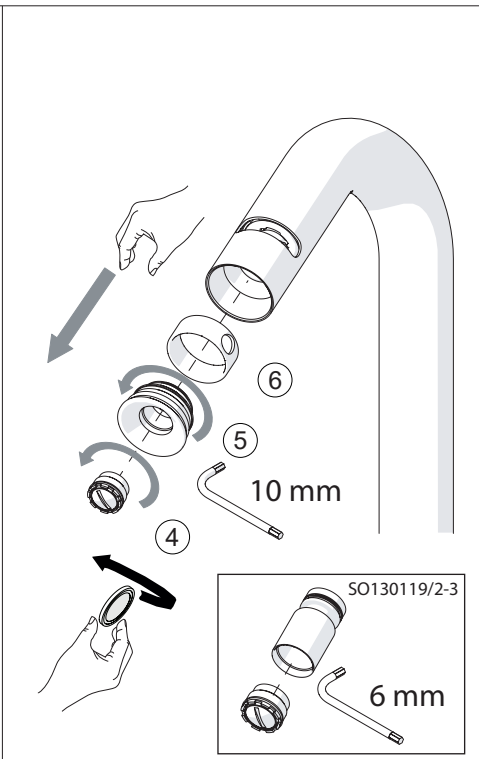

NOBILI

SOLE

www.nobili.it

PRIMA DI INIZIARE / BEFORE STARTING

	P bar		MAX 10 5		T °C		MAX 80		65 45

PULIZIA / CLEANING

	ACQUA WATER			SI CROMO YES CHROME NO VERNICIATO NO PAINTED NO PVD			100% COTONE COTTON			SPUGNA SPONGE			DETERGENTI DETERGENT	
	TUTTE LE FINITURE ALL FINISHES ACQUA E SAPONE WATER AND SOAP			ASCIUGARE BENE SEMPRE ALWAYS DRY WELL										
	GOMMA RUBBER													

IISTRSO130118#---STD

REV0.01/2024