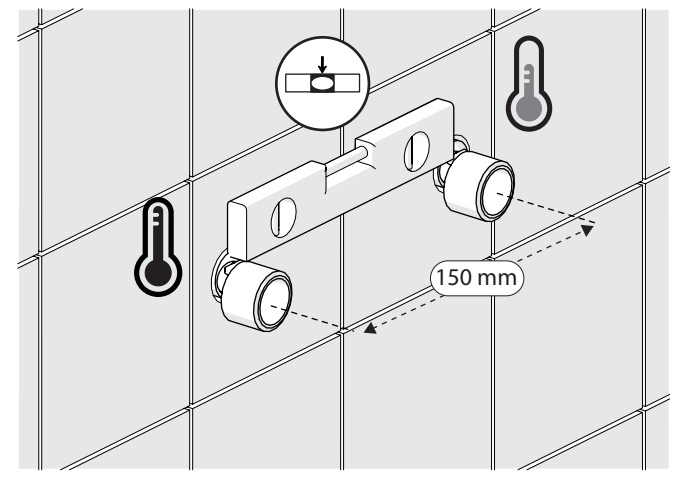

Not included / Non incluso / Non Inclus / Nie zawarty / No incluido / Nao incluido

1

2

3

4

5