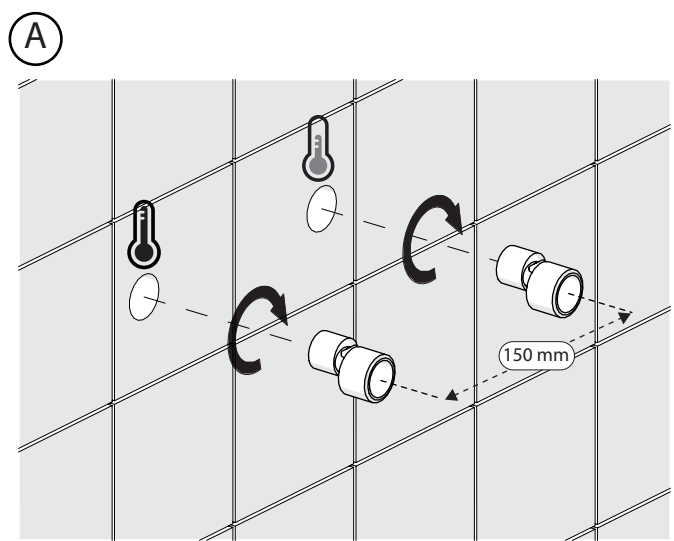

Not included / Non incluso / Non Inclus / Nie zawarty / No incluido / Nao incluido

1

2

3

4

5