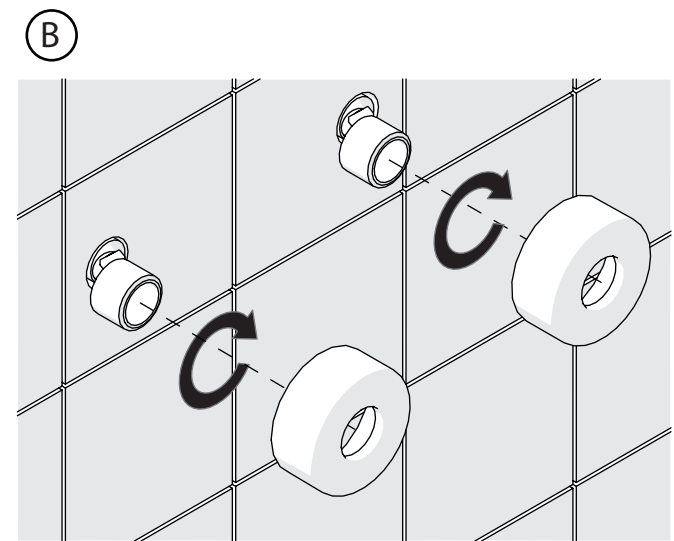

Not included / Non incluso / Non Inclus / Nie zawarty / No incluido / Nao incluido

1

2

3

4

5