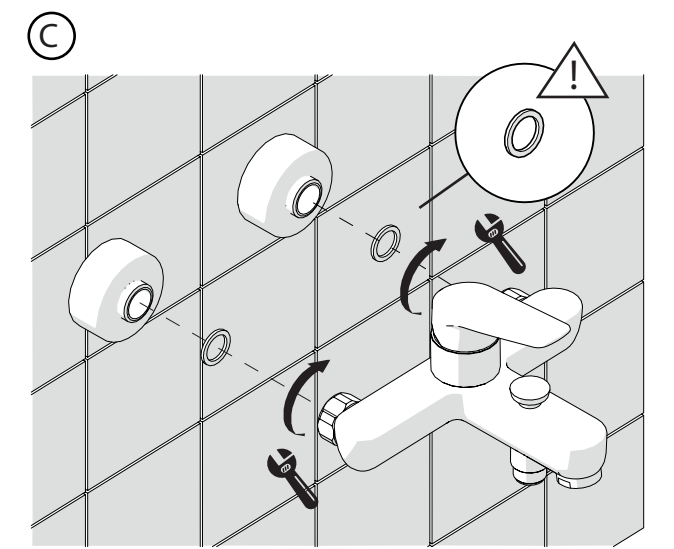

Not included / Non incluso / Non Inclus / Nie zawarty / No incluido / Nao incluido

1

2

3

4

5