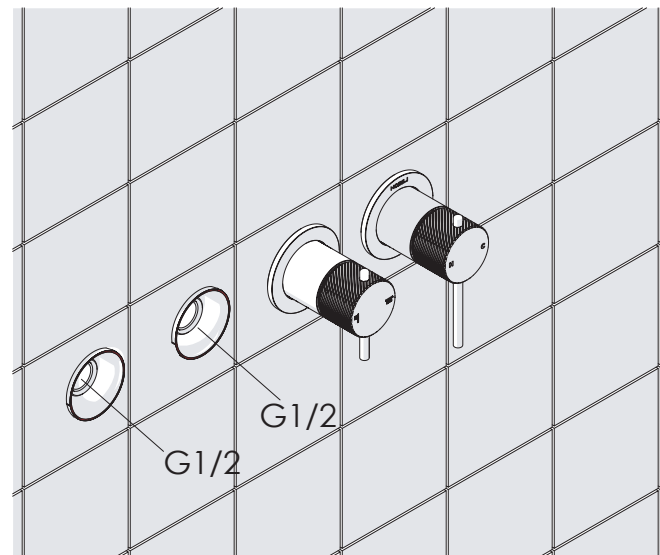

SILICONE
SILICON

2

SILICONE
SILICON
Øe 39 mm

27 mm

4

3

30 mm

30 mm

METTERE COLLA FRENANTE SUL FILETTO
PUT BRAKING GLUE ON THE THREAD

5

G1/2
G1/2