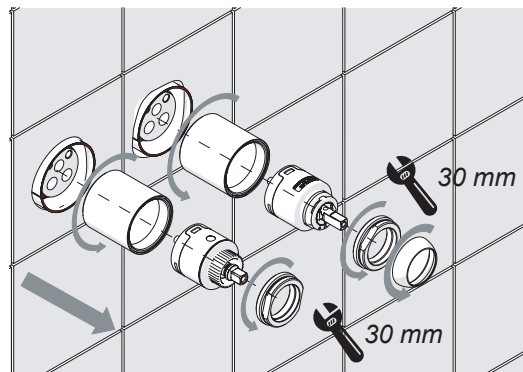

SILICONE
SILICON

2

SILICONE
SILICON
Øe 39 mm

27 mm

4

3

30 mm

30 mm

METTERE COLLA FRENANTE SUL FILETTO
PUT BRAKING GLUE ON THE THREAD

5

G1/2
G1/2