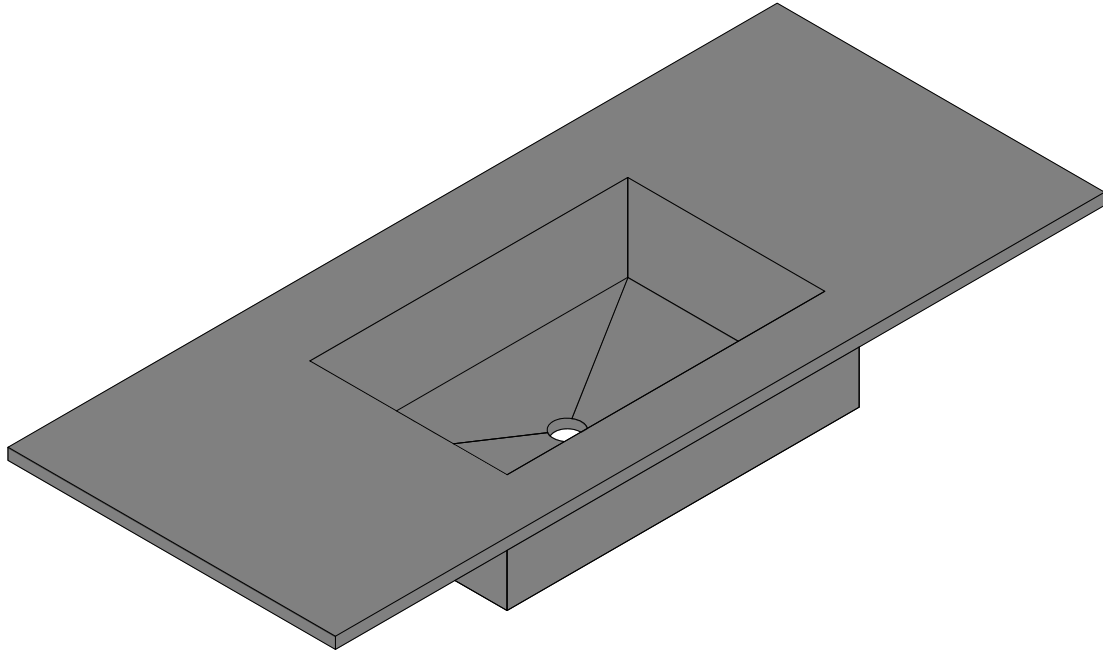

TOOLS REQUIRED (NOT SUPPLIED)

1