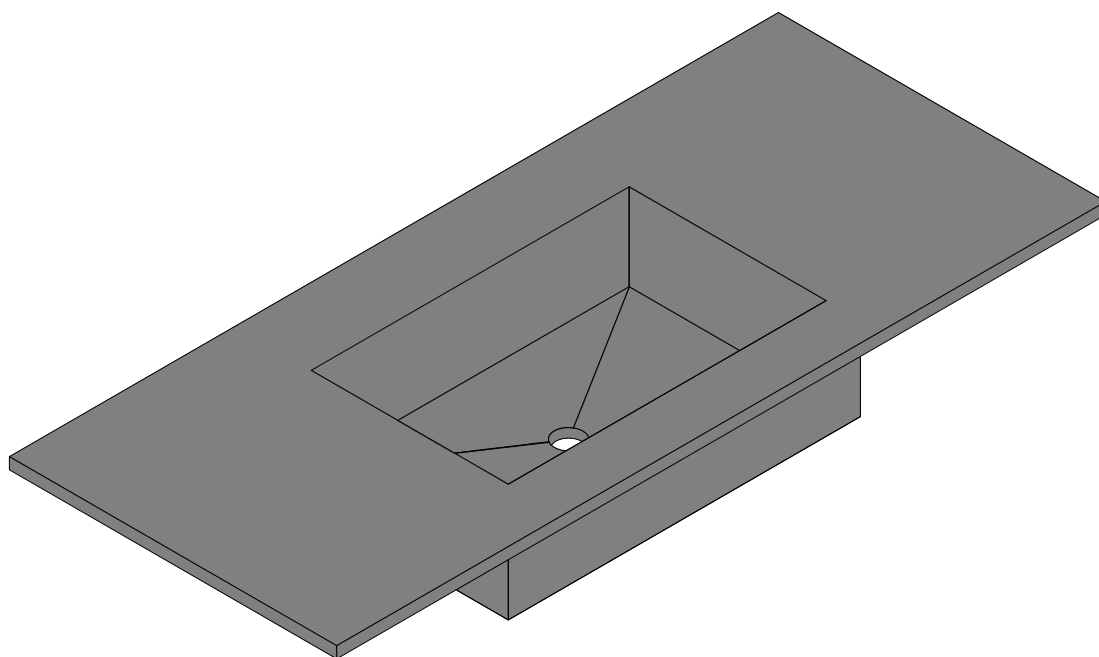

BAGNO DESIGN

EXPERTLY CRAFTED BATHROOMS

INSTALLATION GUIDE

BDS-ORO-7XX-XXX

ALPINE BASIN

NOTE

1200mm Wash basin is shown for illustrative purpose only, please follow the same procedure to install the other sizes of same range.