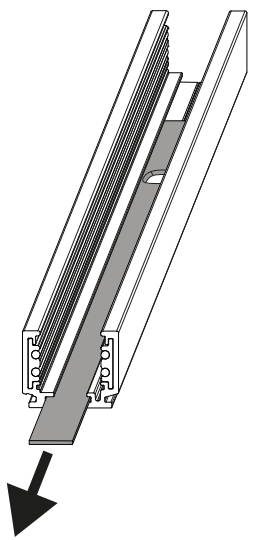

# MA48 - 9630

Sanaura

www.sanipexgroup.com

SNL-MA48-700-XXX-XX

CODE	L mm [ft]	
SNL-MA48-700-001-XX	1000 [3.28']	
SNL-MA48-700-002-XX	2000 [3.28']	

## 2 - USE

Ceiling

Wall

Suspended

## 3 - CEILING FIXING

SNL-MA48-750-001-XX

SNL-MA48-750-001-XX

3

4

5

6

7

**6 - CUTTING**

1

2

3

4

5

6

7