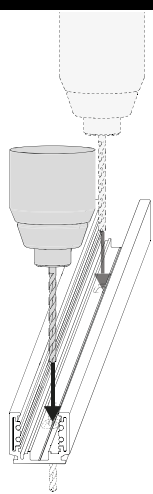

# MA48 - 9630

Sanaura

www.sanipexgroup.com

SNL-MA48-700-XXX-XX

CODE	L mm [ft]	
SNL-MA48-700-001-XX	1000 [3.28']	
SNL-MA48-700-002-XX	2000 [3.28']	

## 2 - USE

Ceiling

Wall

Suspended

## 3 - CEILING FIXING

SNL-MA48-750-001-XX

SNL-MA48-750-001-XX

3

4

5

6

7