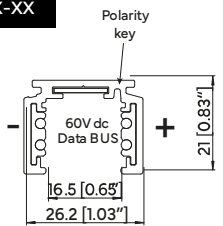

# MA48 - 9630

Sanaura

www.sanipexgroup.com

SNL-MA48-700-XXX-XX

CODE	L mm [ft]	
SNL-MA48-700-001-XX	1000 [3.28']	
SNL-MA48-700-002-XX	2000 [3.28']	