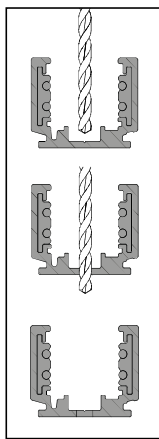

3 - CEILING FIXING